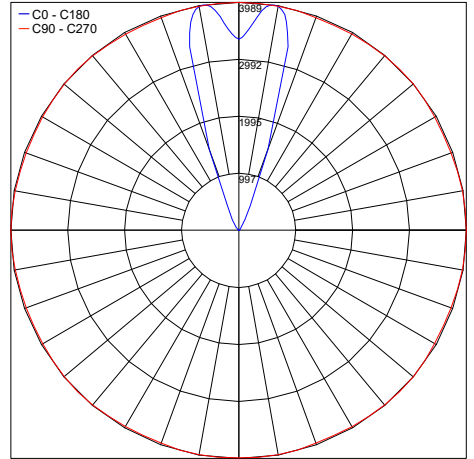

Flash are a family of round floodlights for outdoor installation on a façade or wall. It is available in a medium, maxi or mega version with various optics and 3 standard finishes.

TECHNICAL DATA

| | |
|---------------------------|---|
| Wattage / Input | 22W (120VAC) |
| Power Supply | Integral |
| Construction | Body: Die-Cast Copper-Free Aluminum Lens: Tempered Safety Glass Cable Length: 3.28' |
| CCT | 3000K, 4000K |
| Delivered Lumens | 2120 lm (3000K, 10°) |
| Efficacy | 96.4 lm/W (3000K, 10°) |
| Optics | 3 Standard, See Below |
| Finishes | Textured Gray, Anthracite Gray, Matte Black (on request) |
| Fixture Dimensions | Ø9.76" x 14.53" |
| Fixture Weight | 11.0 lbs |
| LED Source | 15 CREE "XP-G2" High Power LED |
| IP Rating | IP65 |
| IK Rating | IK09 |

Fixture Dimensions:

ORDERING INFORMATION

Example: 101105P-40K-30-MB

| 101105P | - | | - | | - | |
|-----------|----------------------------|----------------------------------|---|--|---|--|
| Model No. | CCT | Optics | Finish | | | |
| 101105P | 30K - 3000K 40K - 4000K | 10 - 10° 30 - 30° 45 - 45° | TG - Textured Gray AG - Anthracite Gray MB - Matte Black (on request) | | | |

Job Name/Date:

Fixture Type Designation:

PHOTOMETRIC DATA

Note: All photometry is 3000K

Maximum Candela = 78507.5

PHOTOMETRIC FILENAME : 101105 FLASH MEGA 3K 10DEG.IES

Maximum Candela = 9124.5

PHOTOMETRIC FILENAME : 101105 FLASH MEGA 3K 30DEG.IES

Maximum Candela = 3989.4

PHOTOMETRIC FILENAME : 101105 FLASH MEGA 3K 45DEG.IES

Job Name/Date:

Fixture Type Designation: