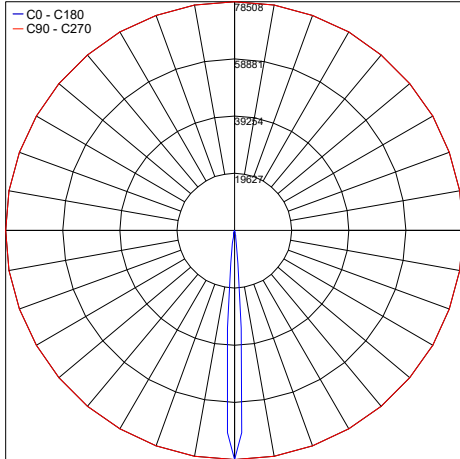

Flash are a family of round floodlights for outdoor installation on a façade or wall. It is available in a medium, maxi or mega version with various optics and 3 standard finishes.

TECHNICAL DATA

| | |
|---------------------------|---|
| Wattage / Input | 22W (120VAC) |
| Power Supply | Integral |
| Construction | Body: Die-Cast Copper-Free Aluminum Lens: Tempered Safety Glass Cable Length: 3.28' |
| CCT | 3000K, 4000K |
| Delivered Lumens | 2120 lm (3000K, 10°) |
| Efficacy | 96.4 lm/W (3000K, 10°) |
| Optics | 3 Standard, See Below |
| Finishes | Textured Gray, Anthracite Gray, Matte Black (on request) |
| Fixture Dimensions | Ø9.76" x 14.53" |
| Fixture Weight | 11.0 lbs |
| LED Source | 15 CREE "XP-G2" High Power LED |
| IP Rating | IP65 |
| IK Rating | IK09 |

Fixture Dimensions:

ORDERING INFORMATION

Example: 101105P-40K-30-MB

| 101105P | - | | - | | - | |
|-----------|----------------------------|----------------------------------|---|--|---|--|
| Model No. | CCT | Optics | Finish | | | |
| 101105P | 30K - 3000K 40K - 4000K | 10 - 10° 30 - 30° 45 - 45° | TG - Textured Gray AG - Anthracite Gray MB - Matte Black (on request) | | | |

Job Name/Date:

Fixture Type Designation:

PHOTOMETRIC DATA

Note: All photometry is 3000K

Maximum Candela = 78507.5

PHOTOMETRIC FILENAME : 101105 FLASH MEGA 3K 10DEG.IES

Maximum Candela = 9124.5

PHOTOMETRIC FILENAME : 101105 FLASH MEGA 3K 30DEG.IES

Maximum Candela = 3989.4

PHOTOMETRIC FILENAME : 101105 FLASH MEGA 3K 45DEG.IES

Job Name/Date:

Fixture Type Designation: