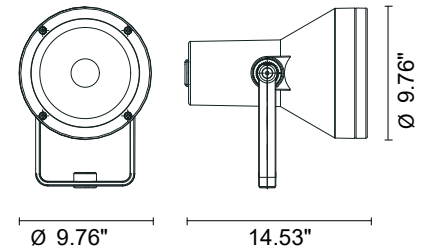

Flash are a family of round floodlights for outdoor installation on a façade or wall. It is available in a medium, maxi or mega version with various optics and 3 standard finishes.

TECHNICAL DATA

| | |
|---------------------------|---|
| Wattage / Input | 22W (120VAC) |
| Power Supply | Integral |
| Construction | Body: Die-Cast Copper-Free Aluminum Lens: Tempered Safety Glass Cable Length: 3.28' |
| CCT | 3000K, 4000K |
| Delivered Lumens | 2120 lm (3000K, 10°) |
| Efficacy | 96.4 lm/W (3000K, 10°) |
| Optics | 3 Standard, See Below |
| Finishes | Textured Gray, Anthracite Gray, Matte Black (on request) |
| Fixture Dimensions | Ø9.76" x 14.53" |
| Fixture Weight | 11.0 lbs |
| LED Source | 15 CREE "XP-G2" High Power LED |
| IP Rating | IP65 |
| IK Rating | IK09 |

Fixture Dimensions:

ORDERING INFORMATION

Example: 101105P-40K-30-MB

| 101105P | - | | - | | - | |
|-----------|----------------------------|----------------------------------|---|--|---|--|
| Model No. | CCT | Optics | Finish | | | |
| 101105P | 30K - 3000K 40K - 4000K | 10 - 10° 30 - 30° 45 - 45° | TG - Textured Gray AG - Anthracite Gray MB - Matte Black (on request) | | | |

Job Name/Date:

Fixture Type Designation:

PHOTOMETRIC DATA

Note: All photometry is 3000K

Maximum Candela = 78507.5

PHOTOMETRIC FILENAME : 101105 FLASH MEGA 3K 10DEG.IES

Maximum Candela = 9124.5

PHOTOMETRIC FILENAME : 101105 FLASH MEGA 3K 30DEG.IES

Maximum Candela = 3989.4

PHOTOMETRIC FILENAME : 101105 FLASH MEGA 3K 45DEG.IES

Job Name/Date:

Fixture Type Designation: