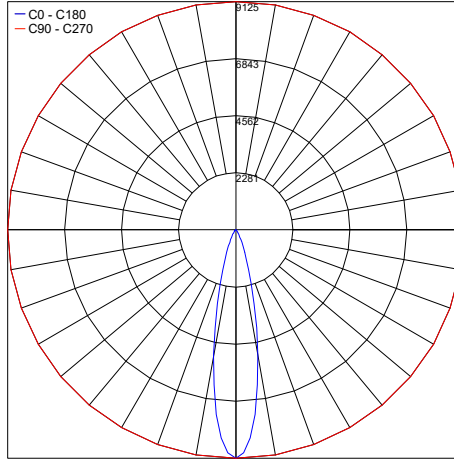

Flash are a family of round floodlights for outdoor installation on a façade or wall. It is available in a medium, maxi or mega version with various optics and 3 standard finishes.

TECHNICAL DATA

| | |
|---------------------------|---|
| Wattage / Input | 22W (120VAC) |
| Power Supply | Integral |
| Construction | Body: Die-Cast Copper-Free Aluminum Lens: Tempered Safety Glass Cable Length: 3.28' |
| CCT | 3000K, 4000K |
| Delivered Lumens | 2120 lm (3000K, 10°) |
| Efficacy | 96.4 lm/W (3000K, 10°) |
| Optics | 3 Standard, See Below |
| Finishes | Textured Gray, Anthracite Gray, Matte Black (on request) |
| Fixture Dimensions | Ø9.76" x 14.53" |
| Fixture Weight | 11.0 lbs |
| LED Source | 15 CREE "XP-G2" High Power LED |
| IP Rating | IP65 |
| IK Rating | IK09 |

Fixture Dimensions:

ORDERING INFORMATION

Example: 101105P-40K-30-MB

| 101105P | - | | - | | - | |
|-----------|----------------------------|----------------------------------|---|--|---|--|
| Model No. | CCT | Optics | Finish | | | |
| 101105P | 30K - 3000K 40K - 4000K | 10 - 10° 30 - 30° 45 - 45° | TG - Textured Gray AG - Anthracite Gray MB - Matte Black (on request) | | | |

Job Name/Date:

Fixture Type Designation:

PHOTOMETRIC DATA

Note: All photometry is 3000K

Maximum Candela = 78507.5

PHOTOMETRIC FILENAME : 101105 FLASH MEGA 3K 10DEG.IES

Maximum Candela = 9124.5

PHOTOMETRIC FILENAME : 101105 FLASH MEGA 3K 30DEG.IES

Maximum Candela = 3989.4

PHOTOMETRIC FILENAME : 101105 FLASH MEGA 3K 45DEG.IES

Job Name/Date:

Fixture Type Designation: