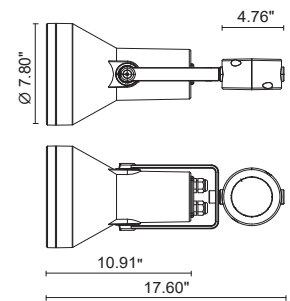

Fixture Dimensions

SINGLE FLASH POLE