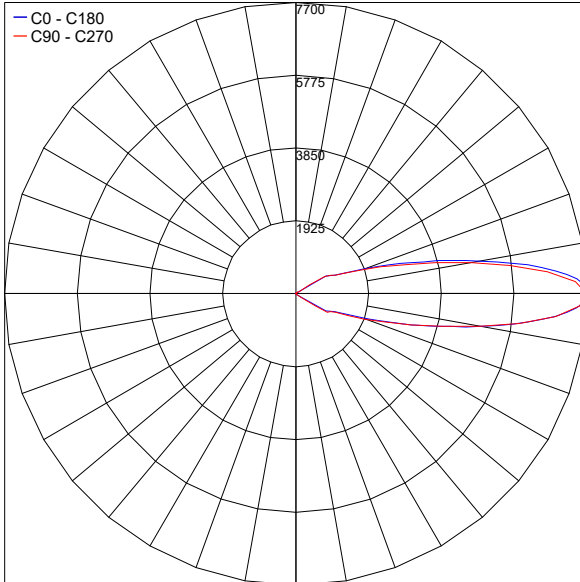

## PHOTOMETRIC DATA

Maximum Candela = 7700.13

Job Name/Date:

Fixture Type Designation: