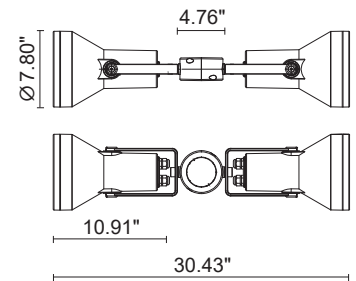

DOUBLE FLASH POLE

ORDERING INFORMATION

Example: 805004P-30K-35-MB

	- 30K	- 35	-
Model No.	CCT	Optics	Finish
805004P - single 805008P - double	30K - 3000K	35 - 35°	TG - Textured Gray AG - Anthracite Gray MB - Matte Black (on request)

Job Name/Date:

Fixture Type Designation: