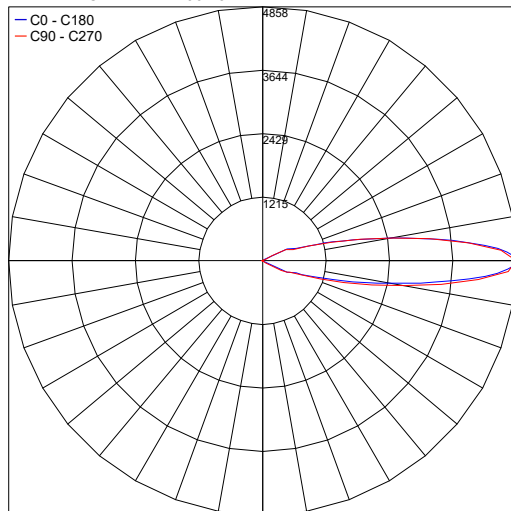

TECHNICAL DATA

Wattage / Input	Single: 18W (120VAC) Double: 2 x 18W (120VAC)
Power Supply	Integral
Construction	Body: Die-Cast Copper-Free Aluminum Lens: Tempered Safety Glass Cable Length: 9.84'
CCT	3000K
BUG Rating	B0-U3-G3
Delivered Lumens	1530 lm per beam
Efficacy	85.0 lm/W per beam
Optics	35°
Finishes	Textured Gray, Anthracite Gray, Matte Black (on request)
Fixture Dimensions	Ø5.51" x 9.53" l
Fixture Weight	Single: 6.6 lbs Double: 12.3 lbs
LED Source	1 CREE CXA 1512 COB LED
IP Rating	IP65
IK Rating	IK09

Fixture Dimensions

SINGLE FLASH POLE

DOUBLE FLASH POLE

ORDERING INFORMATION

Example: 805002P-30K-35-MB

	- 30K	- 35	-
Model No.	CCT	Optics	Finish
805002P - single 805006P - double	30K - 3000K	35 - 35°	TG - Textured Gray AG - Anthracite Gray MB - Matte Black (on request)

Maximum Candela = 7700.13

Job Name/Date:

Fixture Type Designation: