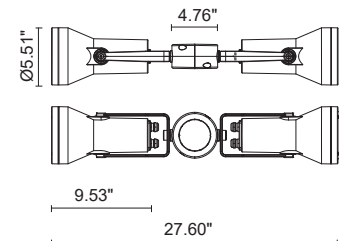

FLASH POLE MEDIUM COB

Flash Pole is a round pole-mounted floodlight for outdoor installation on a pole with a diameter of 2.36" or 2.99" (pole by others). It is available in a single or double installation with various optics and 3 standard finishes.

TECHNICAL DATA

Wattage / Input	Single: 18W (120VAC) Double: 2 x 18W (120VAC)
Power Supply	Integral
Construction	Body: Die-Cast Copper-Free Aluminum Lens: Tempered Safety Glass Cable Length: 9.84'
CCT	3000K
BUG Rating	B0-U3-G3
Delivered Lumens	1530 lm per beam
Efficacy	85.0 lm/W per beam
Optics	35°
Finishes	Textured Gray, Anthracite Gray, Matte Black (on request)
Fixture Dimensions	Ø5.51" x 9.53" l
Fixture Weight	Single: 6.6 lbs Double: 12.3 lbs
LED Source	1 CREE CXA 1512 COB LED
IP Rating	IP65
IK Rating	IK09

Fixture Dimensions

SINGLE FLASH POLE

DOUBLE FLASH POLE

ORDERING INFORMATION

Example: 805002P-30K-35-MB

	- 30K	- 35	-
Model No.	CCT	Optics	Finish
805002P - single 805006P - double	30K - 3000K	35 - 35°	TG - Textured Gray AG - Anthracite Gray MB - Matte Black (on request)