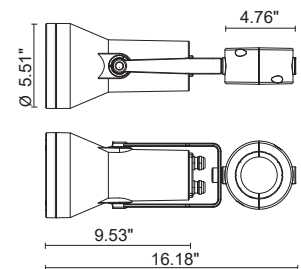

FLASH POLE MEDIUM COB

Flash Pole is a round pole-mounted floodlight for outdoor installation on a pole with a diameter of 2.36" or 2.99" (pole by others). It is available in a single or double installation with various optics and 3 standard finishes.

TECHNICAL DATA

Wattage / Input	Single: 18W (120VAC) Double: 2 x 18W (120VAC)
Power Supply	Integral
Construction	Body: Die-Cast Copper-Free Aluminum Lens: Tempered Safety Glass Cable Length: 9.84'
CCT	3000K
BUG Rating	B0-U3-G3
Delivered Lumens	1530 lm per beam
Efficacy	85.0 lm/W per beam
Optics	35°
Finishes	Textured Gray, Anthracite Gray, Matte Black (on request)
Fixture Dimensions	Ø5.51" x 9.53" l
Fixture Weight	Single: 6.6 lbs Double: 12.3 lbs
LED Source	1 CREE CXA 1512 COB LED
IP Rating	IP65
IK Rating	IK09

Fixture Dimensions

SINGLE FLASH POLE

DOUBLE FLASH POLE

ORDERING INFORMATION

Example: 805002P-30K-35-MB

	- 30K	- 35	-
Model No.	CCT	Optics	Finish
805002P - single 805006P - double	30K - 3000K	35 - 35°	TG - Textured Gray AG - Anthracite Gray MB - Matte Black (on request)