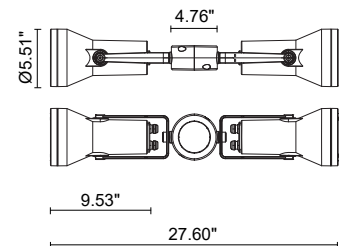

# FLASH POLE MEDIUM

Flash Pole is a round pole-mounted floodlight for outdoor installation on a pole with a diameter of 2.36" or 2.99" (pole by others). It is available in a single or double installation with various optics and 3 standard finishes.

## TECHNICAL DATA

<b>Wattage / Input</b>	Single: 8W (120VAC) Double: 2 x 8W (120VAC)
<b>Power Supply</b>	Integral
<b>Construction</b>	Body: Die-Cast Copper-Free Aluminum Lens: Tempered Safety Glass Cable Length: 9.84'
<b>CCT</b>	3000K, 4000K
<b>BUG Rating</b>	B1-U0-G0 (30°)
<b>Delivered Lumens</b>	720 lm (3000K, 10°)
<b>Efficacy</b>	90.0 lm/W (3000K, 10°)
<b>Optics</b>	3 Standard, See Below
<b>Finishes</b>	Textured Gray, Anthracite Gray, Matte Black (on request)
<b>*Fixture Dimensions</b>	Ø5.51" x 9.53" l
<b>Fixture Weight</b>	Single: 6.6 lbs Double: 12.3 lbs
<b>LED Source</b>	5 CREE "XP-G3" High Power LEDs
<b>IP Rating</b>	IP65
<b>IK Rating</b>	IK09

Fixture Dimensions

SINGLE FLASH POLE

DOUBLE FLASH POLE