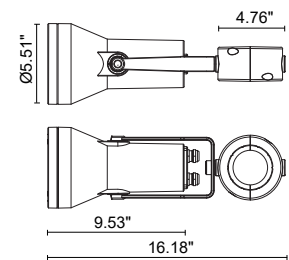

# FLASH POLE MEDIUM

Flash Pole is a round pole-mounted floodlight for outdoor installation on a pole with a diameter of 2.36" or 2.99" (pole by others). It is available in a single or double installation with various optics and 3 standard finishes.

## TECHNICAL DATA

<b>Wattage / Input</b>	Single: 8W (120VAC) Double: 2 x 8W (120VAC)
<b>Power Supply</b>	Integral
<b>Construction</b>	Body: Die-Cast Copper-Free Aluminum Lens: Tempered Safety Glass Cable Length: 9.84'
<b>CCT</b>	3000K, 4000K
<b>BUG Rating</b>	B1-U0-G0 (30°)
<b>Delivered Lumens</b>	720 lm (3000K, 10°)
<b>Efficacy</b>	90.0 lm/W (3000K, 10°)
<b>Optics</b>	3 Standard, See Below
<b>Finishes</b>	Textured Gray, Anthracite Gray, Matte Black (on request)
<b>*Fixture Dimensions</b>	Ø5.51" x 9.53" l
<b>Fixture Weight</b>	Single: 6.6 lbs Double: 12.3 lbs
<b>LED Source</b>	5 CREE "XP-G3" High Power LEDs
<b>IP Rating</b>	IP65
<b>IK Rating</b>	IK09

Fixture Dimensions

SINGLE FLASH POLE

DOUBLE FLASH POLE