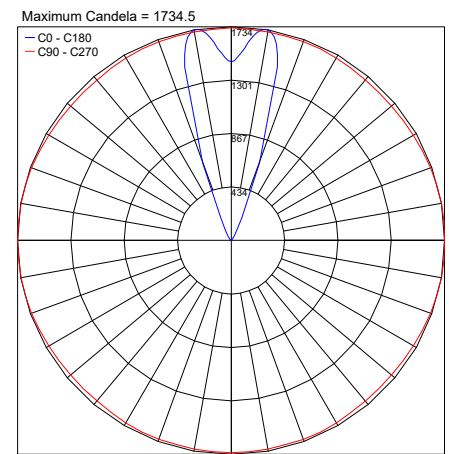

## ORDERING INFORMATION

Example: 805001P-30K-30-MB

<b>Model No.</b>	<b>CCT</b>	<b>Optics</b>	<b>Finish</b>
805001P - single	30K - 3000K	10 - 10°	TG - Textured Gray
805005P - double	40K - 4000K	30 - 30°	AG - Anthracite Gray
		45 - 45°	MB - Matte Black (on request)

## PHOTOMETRIC DATA

Note: All photometry is 3000K

Job Name/Date:

Fixture Type Designation: