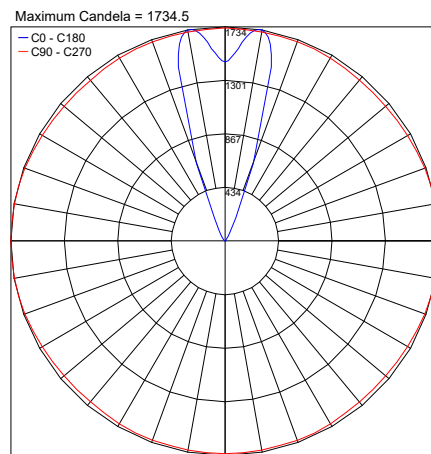

Fixture Dimensions

SINGLE FLASH POLE

DOUBLE FLASH POLE

## ORDERING INFORMATION

Example: 805001P-30K-30-MB

<b>Model No.</b>	<b>CCT</b>	<b>Optics</b>	<b>Finish</b>
805001P - single	30K - 3000K	10 - 10°	TG - Textured Gray
805005P - double	40K - 4000K	30 - 30°	AG - Anthracite Gray
		45 - 45°	MB - Matte Black (on request)

## PHOTOMETRIC DATA

Note: All photometry is 3000K

Job Name/Date:

Fixture Type Designation: