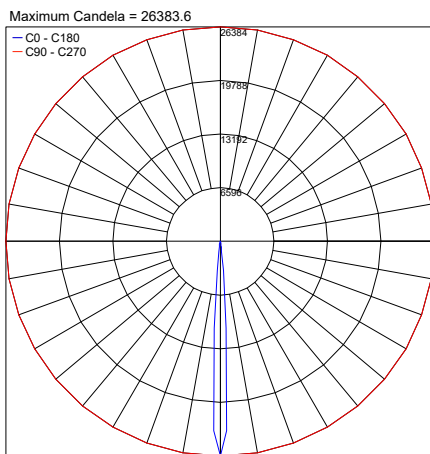

## TECHNICAL DATA

<b>Wattage / Input</b>	Single: 8W (120VAC) Double: 2 x 8W (120VAC)
<b>Power Supply</b>	Integral
<b>Construction</b>	Body: Die-Cast Copper-Free Aluminum Lens: Tempered Safety Glass Cable Length: 9.84'
<b>CCT</b>	3000K, 4000K
<b>BUG Rating</b>	B1-U0-G0 (30°)
<b>Delivered Lumens</b>	720 lm (3000K, 10°)
<b>Efficacy</b>	90.0 lm/W (3000K, 10°)
<b>Optics</b>	3 Standard, See Below
<b>Finishes</b>	Textured Gray, Anthracite Gray, Matte Black (on request)
<b>*Fixture Dimensions</b>	Ø5.51" x 9.53" l
<b>Fixture Weight</b>	Single: 6.6 lbs Double: 12.3 lbs
<b>LED Source</b>	5 CREE "XP-G3" High Power LEDs
<b>IP Rating</b>	IP65
<b>IK Rating</b>	IK09

Fixture Dimensions

SINGLE FLASH POLE

DOUBLE FLASH POLE

## ORDERING INFORMATION

Example: 805001P-30K-30-MB

<b>Model No.</b>	<b>CCT</b>	<b>Optics</b>	<b>Finish</b>
805001P - single	30K - 3000K	10 - 10°	TG - Textured Gray
805005P - double	40K - 4000K	30 - 30°	AG - Anthracite Gray
		45 - 45°	MB - Matte Black (on request)

## PHOTOMETRIC DATA

Note: All photometry is 3000K

Job Name/Date:

Fixture Type Designation: