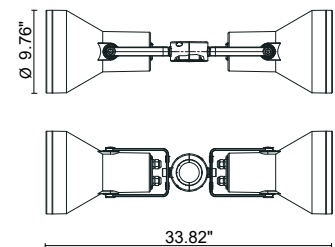

FLASH POLE MEGA COB

Flash Pole is a round pole-mounted floodlight for outdoor installation on a pole with a diameter of 2.36" or 2.99" (pole by others). It is available in a single or double installation with various optics and 3 standard finishes.

TECHNICAL DATA

Wattage / Input	Single: 55W (120VAC) Double: 2 x 55W (120VAC)
Power Supply	Integral
Construction	Body: Die-Cast Copper-Free Aluminum Lens: Tempered Safety Glass Cable Length: 9.84'
CCT	3000K
BUG Rating	B0-U4-G5
Delivered Lumens	4730 lm per beam
Efficacy	86.0 lm/W per beam
Optics	35°
Finishes	Textured Gray, Anthracite Gray, Matte Black (on request)
*Fixture Dimensions	Ø9.78" x 16.93" l
Fixture Weight	Single: 12.1 lbs Double: 23.1 lbs
LED Source	1 CREE CXB 3070 COB LED
IP Rating	IP65
IK Rating	IK09

Fixture Dimensions

SINGLE FLASH POLE

DOUBLE FLASH POLE

ORDERING INFORMATION

Example: 805010P-30K-35-MB

	- 30K	- 35	-	
Model No.	CCT	Optics	Finish	
805010P - single 805012P - double	30K - 3000K	35 - 35°	TG - Textured Gray AG - Anthracite Gray MB - Matte Black (on request)	

Job Name/Date:

Fixture Type Designation:

PHOTOMETRIC DATA

Note: All photometry is 3000K

Maximum Candela = 12031

Job Name/Date:

Fixture Type Designation: