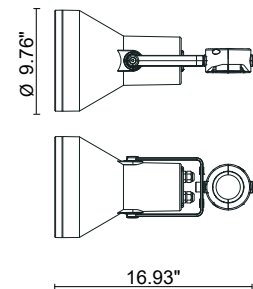

FLASH POLE MEGA COB

Flash Pole is a round pole-mounted floodlight for outdoor installation on a pole with a diameter of 2.36" or 2.99" (pole by others). It is available in a single or double installation with various optics and 3 standard finishes.

TECHNICAL DATA

Wattage / Input	Single: 55W (120VAC) Double: 2 x 55W (120VAC)
Power Supply	Integral
Construction	Body: Die-Cast Copper-Free Aluminum Lens: Tempered Safety Glass Cable Length: 9.84'
CCT	3000K
BUG Rating	B0-U4-G5
Delivered Lumens	4730 lm per beam
Efficacy	86.0 lm/W per beam
Optics	35°
Finishes	Textured Gray, Anthracite Gray, Matte Black (on request)
*Fixture Dimensions	Ø9.78" x 16.93" l
Fixture Weight	Single: 12.1 lbs Double: 23.1 lbs
LED Source	1 CREE CXB 3070 COB LED
IP Rating	IP65
IK Rating	IK09

Fixture Dimensions

SINGLE FLASH POLE

DOUBLE FLASH POLE

ORDERING INFORMATION

Example: 805010P-30K-35-MB

	- 30K	- 35	-	
Model No.	CCT	Optics	Finish	
805010P - single 805012P - double	30K - 3000K	35 - 35°	TG - Textured Gray AG - Anthracite Gray MB - Matte Black (on request)	

Job Name/Date:

Fixture Type Designation:

PHOTOMETRIC DATA

Note: All photometry is 3000K

Maximum Candela = 12031

Job Name/Date:

Fixture Type Designation: