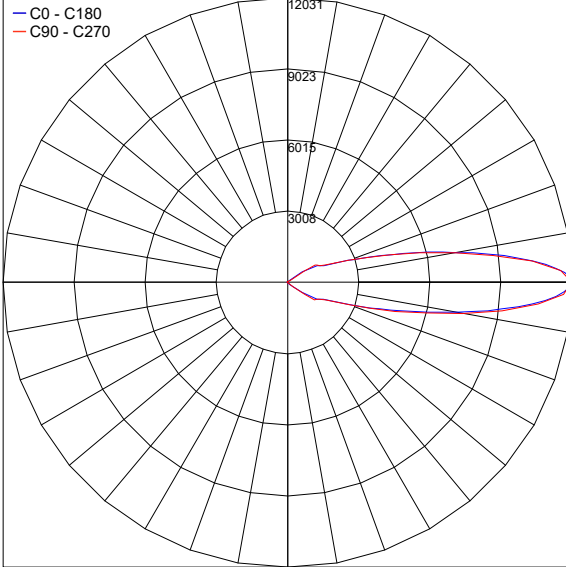

FLASH POLE MEGA COB

Flash Pole is a round pole-mounted floodlight for outdoor installation on a pole with a diameter of 2.36" or 2.99" (pole by others). It is available in a single or double installation with various optics and 3 standard finishes.

TECHNICAL DATA

Wattage / Input	Single: 55W (120VAC) Double: 2 x 55W (120VAC)
Power Supply	Integral
Construction	Body: Die-Cast Copper-Free Aluminum Lens: Tempered Safety Glass Cable Length: 9.84'
CCT	3000K
BUG Rating	B0-U4-G5
Delivered Lumens	4730 lm per beam
Efficacy	86.0 lm/W per beam
Optics	35°
Finishes	Textured Gray, Anthracite Gray, Matte Black (on request)
*Fixture Dimensions	Ø9.78" x 16.93" l
Fixture Weight	Single: 12.1 lbs Double: 23.1 lbs
LED Source	1 CREE CXB 3070 COB LED
IP Rating	IP65
IK Rating	IK09

Fixture Dimensions

SINGLE FLASH POLE

DOUBLE FLASH POLE

ORDERING INFORMATION

Example: 805010P-30K-35-MB

	- 30K	- 35	-	
Model No.	CCT	Optics	Finish	
805010P - single 805012P - double	30K - 3000K	35 - 35°	TG - Textured Gray AG - Anthracite Gray MB - Matte Black (on request)	

Job Name/Date:

Fixture Type Designation:

PHOTOMETRIC DATA

Note: All photometry is 3000K

Maximum Candela = 12031

Job Name/Date:

Fixture Type Designation: