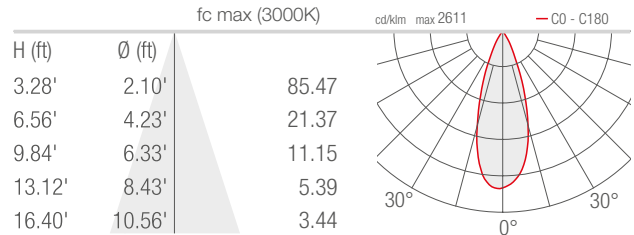

L - 36° CRI 80