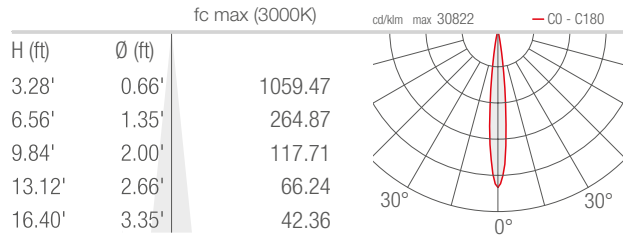

PHOTOMETRIC DATA

Note all Photometry is CRI 80, 3000K

V - 9° CRI 80