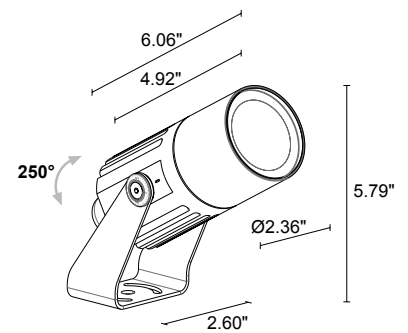

ORDERING INFORMATION

Example: FS101004SH or FS101004SH-1. Accessories ordered separately.

FS1010					-	
Model No.	CRI	CCT	Optics	Finish	Cable Length	
FS1010	0 - 80 CRI 1 - 90 CRI	F - 2700K 5 - 3000K 9 - 4000K	V - 9° S - 15° M - 31° L - 36° W - 10° x 45° X - 45° x 10°	E - White F - Gray H - Anthracite T - Cor-ten C - Custom RAL (consult factory for "C")	4.92' standard 1 - 16.40'	

Job Name/Date:

Fixture Type Designation: