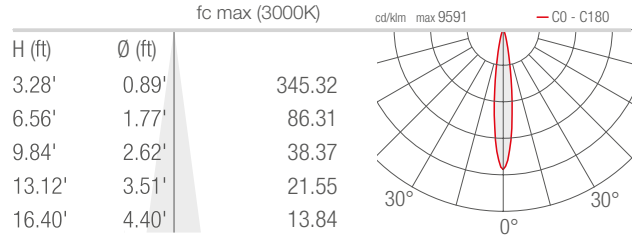

S - 15° CRI 80