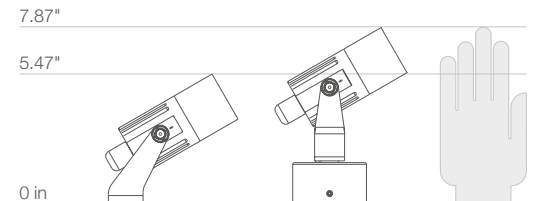

ORDERING INFORMATION

Example: FS101004SH or FS101004SH-1. Accessories ordered separately.

FS1010					-	
Model No.	CRI	CCT	Optics	Finish	Cable Length	
FS1010	0 - 80 CRI 1 - 90 CRI	F - 2700K 5 - 3000K 9 - 4000K	V - 9° S - 15° M - 31° L - 36° W - 10° x 45° X - 45° x 10°	E - White F - Gray H - Anthracite T - Cor-ten C - Custom RAL (consult factory for "C")	4.92' standard 1 - 16.40'	

Job Name/Date:

Fixture Type Designation: