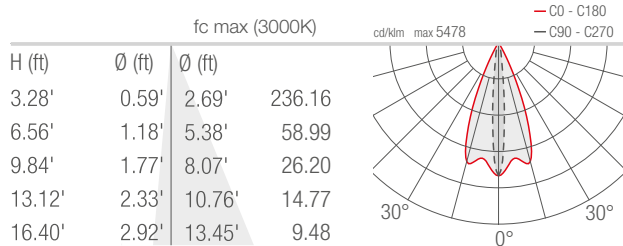

W - 10°x45° CRI 80