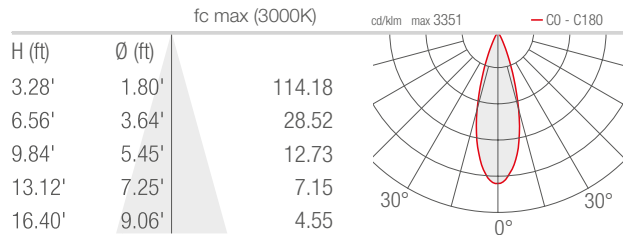

M - 31° CRI 80