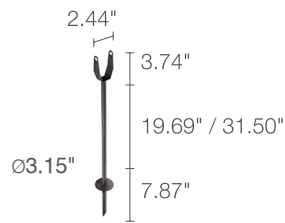

## TECHNICAL DATA

<b>Wattage / Input</b>	7W (120VAC)
<b>Power Supply</b>	Integral
<b>Construction</b>	Body: Anti-corrosive aluminum alloy Lens: Tempered, serigraphed, transparent extra-clear glass Cable Length: 4.9' standard
<b>CCT</b>	2700K, 3000K, 4000K (3500K on request, consult factory)
<b>CRI</b>	CRI >80, CRI >90
<b>Delivered Lumens</b>	366 lm (3000K, 31°, CRI >80) 296 lm (3000K, 31°, CRI >90)
<b>Efficacy</b>	52 lm/W (3000K, 31°, CRI >80) 42 lm/W (3000K, 31°, CRI >90)
<b>Optics</b>	6 Standard (see below)
<b>Finishes</b>	4 Standard, Custom RAL (see below)
<b>Fixture Dimensions</b>	Ø 2.36" x 6.06" l x 5.79" h
<b>Fixture Weight</b>	1.76 lbs
<b>LED Source</b>	1 High Intensity Power LED
<b>Lumen Maintenance</b>	L90, B10 >50,000hrs (Ta 25°C)
<b>Color Consistency</b>	3-Step MacAdam
<b>Operating Temp.</b>	-4°F to +113°F
<b>IP Rating</b>	IP66
<b>Impact Rating</b>	IK07

## ORDERING INFORMATION

Example: FS101004SH or FS101004SH-1. Accessories ordered separately.

FS1010					-	
Model No.	CRI	CCT	Optics	Finish	Cable Length	
FS1010	0 - 80 CRI 1 - 90 CRI	F - 2700K 5 - 3000K 9 - 4000K	V - 9° S - 15° M - 31° L - 36° W - 10° x 45° X - 45° x 10°	E - White F - Gray H - Anthracite T - Cor-ten C - Custom RAL (consult factory for "C")	4.92' standard 1 - 16.40'	

### Installation

**WP0100**  
Ground Spike  
(Length 10.12")

**WP1004**  
Fastener Strap  
(Length 16.4")

**WP1001**\_\_ (Length 19.69")  
**WP1002**\_\_ (Length 31.50")  
Ground Spike with Bracket  
*Include one of the below finishes:*  
**E** - White  
**F** - Gray  
**H** - Anthracite  
**T** - Cor-ten  
**C** - Custom RAL

**WP1003**\_\_  
Wall Arm with Bracket (Length 20.28")  
*Include one of the below finishes:*  
**E** - White  
**F** - Gray  
**H** - Anthracite  
**T** - Cor-ten  
**C** - Custom RAL