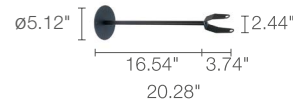

## TECHNICAL DATA

<b>Wattage / Input</b>	7W (120VAC)
<b>Power Supply</b>	Integral
<b>Construction</b>	Body: Anti-corrosive aluminum alloy Lens: Tempered, serigraphed, transparent extra-clear glass Cable Length: 4.9' standard
<b>CCT</b>	2700K, 3000K, 4000K (3500K on request, consult factory)
<b>CRI</b>	CRI >80, CRI >90
<b>Delivered Lumens</b>	366 lm (3000K, 31°, CRI >80) 296 lm (3000K, 31°, CRI >90)
<b>Efficacy</b>	52 lm/W (3000K, 31°, CRI >80) 42 lm/W (3000K, 31°, CRI >90)
<b>Optics</b>	6 Standard (see below)
<b>Finishes</b>	4 Standard, Custom RAL (see below)
<b>Fixture Dimensions</b>	Ø 2.36" x 6.06" l x 5.79" h
<b>Fixture Weight</b>	1.76 lbs
<b>LED Source</b>	1 High Intensity Power LED
<b>Lumen Maintenance</b>	L90, B10 >50,000hrs (Ta 25°C)
<b>Color Consistency</b>	3-Step MacAdam
<b>Operating Temp.</b>	-4°F to +113°F
<b>IP Rating</b>	IP66
<b>Impact Rating</b>	IK07

## ORDERING INFORMATION

Example: FS101004SH or FS101004SH-1. Accessories ordered separately.

FS1010					-	
Model No.	CRI	CCT	Optics	Finish	Cable Length	
FS1010	0 - 80 CRI 1 - 90 CRI	F - 2700K 5 - 3000K 9 - 4000K	V - 9° S - 15° M - 31° L - 36° W - 10° x 45° X - 45° x 10°	E - White F - Gray H - Anthracite T - Cor-ten C - Custom RAL (consult factory for "C")	4.92' standard 1 - 16.40'	

### Installation

**WP0100**  
Ground Spike  
(Length 10.12")

**WP1004**  
Fastener Strap  
(Length 16.4")

**WP1001**\_\_ (Length 19.69")  
**WP1002**\_\_ (Length 31.50")  
Ground Spike with Bracket  
*Include one of the below finishes:*  
**E** - White  
**F** - Gray  
**H** - Anthracite  
**T** - Cor-ten  
**C** - Custom RAL

**WP1003**\_\_  
Wall Arm with Bracket (Length 20.28")  
*Include one of the below finishes:*  
**E** - White  
**F** - Gray  
**H** - Anthracite  
**T** - Cor-ten  
**C** - Custom RAL