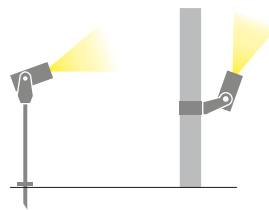

OUTDOOR PROJECTORS ACCENT LIGHTING FOR GARDENS

**WITHOUT BASE
FOR CONNECTIONS**

2700K 3000K 4000K