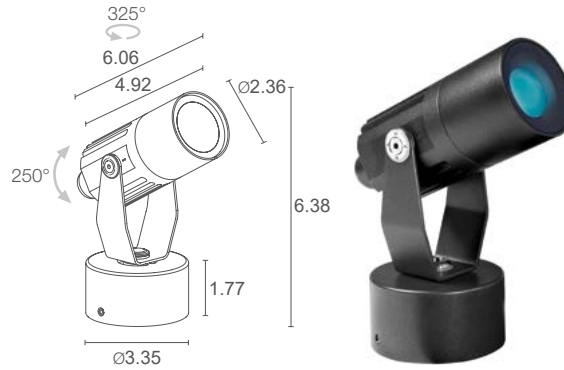

FLORI 1.2

FLORI 1.3

13W 24VDC

- **FS1200 7 E** White
- **FS1200 7 F** Grey
- **FS1200 7 H** Anthracite
- **FS1200 7 T** Cor-ten

13W 24VDC

- **FS1300 7 E** White
- **FS1300 7 F** Grey
- **FS1300 7 H** Anthracite
- **FS1300 7 T** Cor-ten

RGBW

RGBW

- **S** - 24°
- **M** - 33°
- **L** - 60°
- **W** - 32°x61°
- **X** - 61°x32°

- **S** - 24°
- **M** - 33°
- **L** - 60°
- **W** - 32°x61°
- **X** - 61°x32°

includes 4.92 ft FEP+RUB cable
(equivalent to H05RN-F) 6x0.02/0.02 Ø0.25 in

includes 4.92 ft FEP+RUB cable
(equivalent to H05RN-F) 6x0.02/0.02 Ø0.25 in

512 lm, R: 88 lm G: 160 lm B: 52 lm
W: 212 lm (4000K)

512 lm, R: 88 lm G: 160 lm B: 52 lm
W: 212 lm (4000K)

304 lm, R: 52 lm G: 95 lm B: 31 lm
W: 126 lm (4000K, 33°)

304 lm, R: 52 lm G: 95 lm B: 31 lm
W: 126 lm (4000K, 33°)

1 RGBW LED group
50000h L85 B10 (Ta 25°C)

1 RGBW LED group
50000h L85 B10 (Ta 25°C)

body in aluminum
lens in serigraphed and transparent, tempered
extra-clear glass

body in aluminum
lens in serigraphed and transparent, tempered
extra-clear glass

Remote power supply required, not included

Remote power supply required, not included

surface mounted (ceiling, wall, ground, spike, strap)

surface mounted (ceiling, wall, ground)

see accessories page

see accessories page

Casambi-compatible version, controllable with
the Casambi app, available on request

Casambi-compatible version, controllable with
the Casambi app, available on request