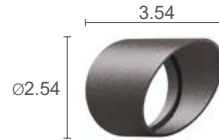

### WH0203

Flori 1.0 / 1.1 (9° optics)  
Flori 1.2 / 1.3

Honeycomb louvre  
built into the lighting fixture

order together with  
the lighting fixture

**WB1001E** - White  
**WB1001F** - Grey  
**WB1001H** - Anthracite  
**WB1001T** - Cor-ten  
Standard snoot