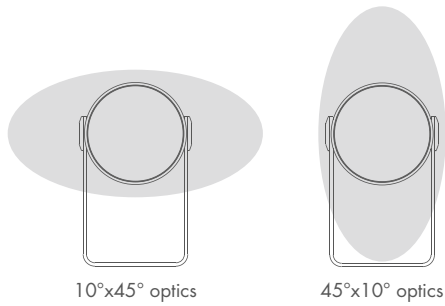

RGBW

narrow medium wide elliptical

FLORI 1.2  
13W 24VDC

FLORI 1.3  
13W 24VDC

< FLORI 1.0  
3000K, 7W, 15°, cor-ten  
with spike for in-ground installation

## FLORI 1.0

CB EAC LED TECH 1.8 lbs IP66 IK07  
 IPS PID

<b>POWER / MODEL CODE</b>	7W 120VAC <b>FS1010</b> E - White <b>FS1010</b> F - Grey <b>FS1010</b> H - Anthracite <b>FS1010</b> T - Cor-ten
<b>CRI</b>	0 - CRI 80 1 - CRI >90
<b>LED COLOR</b>	F - 2700K 5 - 3000K 9 - 4000K
<b>OPTICS</b>	V - 9° S - 15° M - 31° L - 36° W - 10°x45° X - 45°x10°
<b>POWER CABLES</b>	includes 4.92 ft neoprene cable H05RN-F 3x0.04 Ø0.28 in 3.28 - 16.40 ft