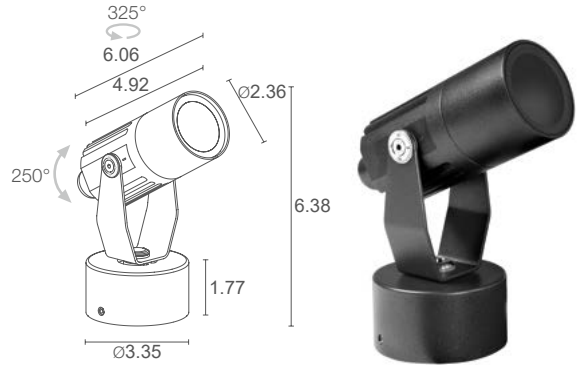

FLORI 1.1

EAC LED TECH 2.4 lbs IP66 IK07
IPS PID

POWER / MODEL CODE	7W 120VAC FS1110 E - White FS1110 F - Grey FS1110 H - Anthracite FS1110 T - Cor-ten
CRI	0 - CRI 80 1 - CRI >90
LED COLOR	F - 2700K 5 - 3000K 9 - 4000K
OPTICS	V - 9° S - 15° M - 31° L - 36° W - 10°x45° X - 45°x10°
POWER CABLES	includes 4.92 ft neoprene cable H05RN-F 3x0.04 Ø0.28 in 3.28 - 16.40 ft

LUMEN OUTPUT AT SOURCE	657 lm (3000K, CRI 80)
DELIVERED LUMEN OUTPUT	366 lm (3000K, 31°, CRI 80)
NO. AND TYPE OF LED	1 high-intensity power LED 3-step MacAdam, 50000h L90 B10 (Ta 25°C)
MATERIAL	body in aluminum lens in serigraphed and transparent, tempered extra-clear glass
POWER SUPPLY UNIT	built in
MOUNTING	surface mounted (ceiling, wall, ground)
ACCESSORIES	see accessories page
NOTES	version with 24VDC power supply available on request Casambi-compatible version, controllable with the Casambi app, available on request