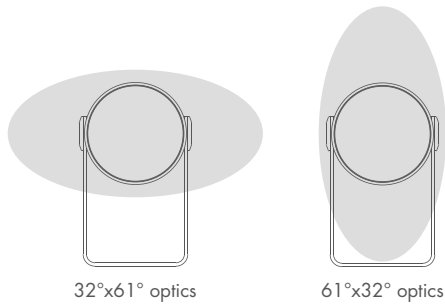

FLORI 1.2

FLORI 1.3

13W 24VDC

- **FS1200 7 E** White
- **FS1200 7 F** Grey
- **FS1200 7 H** Anthracite
- **FS1200 7 T** Cor-ten

13W 24VDC

- **FS1300 7 E** White
- **FS1300 7 F** Grey
- **FS1300 7 H** Anthracite
- **FS1300 7 T** Cor-ten

RGBW

RGBW

- **S** - 24°
- **M** - 33°
- **L** - 60°
- **W** - 32°x61°
- **X** - 61°x32°

- **S** - 24°
- **M** - 33°
- **L** - 60°
- **W** - 32°x61°
- **X** - 61°x32°

includes 4.92 ft FEP+RUB cable
(equivalent to H05RN-F) 6x0.02/0.02 Ø0.25 in

includes 4.92 ft FEP+RUB cable
(equivalent to H05RN-F) 6x0.02/0.02 Ø0.25 in

512 lm, R: 88 lm G: 160 lm B: 52 lm
W: 212 lm (4000K)

512 lm, R: 88 lm G: 160 lm B: 52 lm
W: 212 lm (4000K)

304 lm, R: 52 lm G: 95 lm B: 31 lm
W: 126 lm (4000K, 33°)

304 lm, R: 52 lm G: 95 lm B: 31 lm
W: 126 lm (4000K, 33°)

1 RGBW LED group
50000h L85 B10 (Ta 25°C)

1 RGBW LED group
50000h L85 B10 (Ta 25°C)

body in aluminum
lens in serigraphed and transparent, tempered
extra-clear glass

body in aluminum
lens in serigraphed and transparent, tempered
extra-clear glass

Remote power supply required, not included

Remote power supply required, not included

surface mounted (ceiling, wall, ground, spike, strap)

surface mounted (ceiling, wall, ground)

see accessories page

see accessories page

Casambi-compatible version, controllable with
the Casambi app, available on request

Casambi-compatible version, controllable with
the Casambi app, available on request