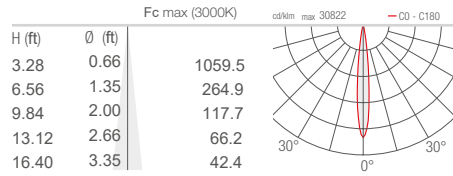

OUTDOOR PROJECTORS

FLORI 1.0 1.1

V - 9° CRI 80