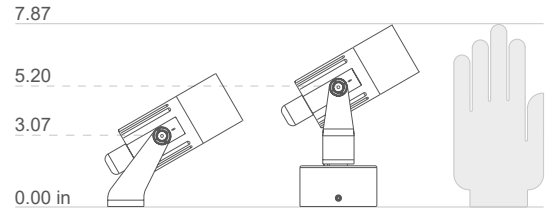

FLORI 1.1

EAC LED TECH 2.4 lbs IP66 IK07
IPS PID

POWER / MODEL CODE	7W 120VAC FS1110 E - White FS1110 F - Grey FS1110 H - Anthracite FS1110 T - Cor-ten
CRI	0 - CRI 80 1 - CRI >90
LED COLOR	F - 2700K 5 - 3000K 9 - 4000K
OPTICS	V - 9° S - 15° M - 31° L - 36° W - 10°x45° X - 45°x10°
POWER CABLES	includes 4.92 ft neoprene cable H05RN-F 3x0.04 Ø0.28 in 3.28 - 16.40 ft

LUMEN OUTPUT AT SOURCE	657 lm (3000K, CRI 80)
DELIVERED LUMEN OUTPUT	366 lm (3000K, 31°, CRI 80)
NO. AND TYPE OF LED	1 high-intensity power LED 3-step MacAdam, 50000h L90 B10 (Ta 25°C)
MATERIAL	body in aluminum lens in serigraphed and transparent, tempered extra-clear glass
POWER SUPPLY UNIT	built in
MOUNTING	surface mounted (ceiling, wall, ground)
ACCESSORIES	see accessories page
NOTES	version with 24VDC power supply available on request Casambi-compatible version, controllable with the Casambi app, available on request