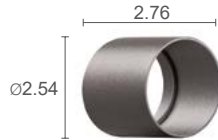

ACCESSORIES

ANTI-GLARE ACCESSORIES

WHA0005

Flori 1.0 / 1.1
(15°, 31°, 36°, 10°x45° e 45°x10° optics)

WH0203

Flori 1.0 / 1.1 (9° optics)
Flori 1.2 / 1.3

Honeycomb louvre
built into the lighting fixture

order together with
the lighting fixture

WB1001E - White
WB1001F - Grey
WB1001H - Anthracite
WB1001T - Cor-ten
Standard snoot