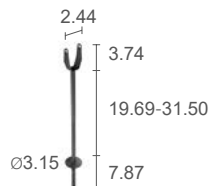

h 19.69 in
WP1001E - White
WP1001F - Grey
WP1001H - Anthracite
WP1001T - Cor-ten h
31.50 in
WP1002E - White
WP1002F - Grey
WP1002H - Anthracite
WP1002T - Cor-ten
Spike with bracket for in-
ground installation