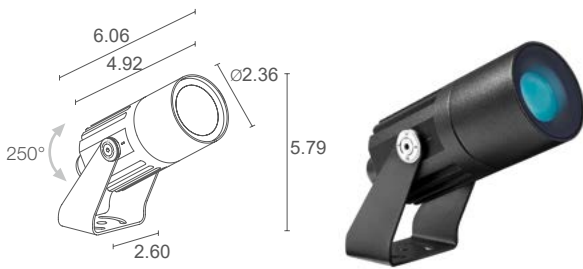

32°x61° optics

61°x32° optics

FLORI 1.2

FLORI 1.3

13W 24VDC

- **FS1200 7 E** White
- **FS1200 7 F** Grey
- **FS1200 7 H** Anthracite
- **FS1200 7 T** Cor-ten

13W 24VDC

- **FS1300 7 E** White
- **FS1300 7 F** Grey
- **FS1300 7 H** Anthracite
- **FS1300 7 T** Cor-ten

RGBW

RGBW

- **S** - 24°
- **M** - 33°
- **L** - 60°
- **W** - 32°x61°
- **X** - 61°x32°

- **S** - 24°
- **M** - 33°
- **L** - 60°
- **W** - 32°x61°
- **X** - 61°x32°

includes 4.92 ft FEP+RUB cable
(equivalent to H05RN-F) 6x0.02/0.02 Ø0.25 in

includes 4.92 ft FEP+RUB cable
(equivalent to H05RN-F) 6x0.02/0.02 Ø0.25 in

512 lm, R: 88 lm G: 160 lm B: 52 lm
W: 212 lm (4000K)

512 lm, R: 88 lm G: 160 lm B: 52 lm
W: 212 lm (4000K)

304 lm, R: 52 lm G: 95 lm B: 31 lm
W: 126 lm (4000K, 33°)

304 lm, R: 52 lm G: 95 lm B: 31 lm
W: 126 lm (4000K, 33°)

1 RGBW LED group
50000h L85 B10 (Ta 25°C)

1 RGBW LED group
50000h L85 B10 (Ta 25°C)

body in aluminum
lens in serigraphed and transparent, tempered
extra-clear glass

body in aluminum
lens in serigraphed and transparent, tempered
extra-clear glass

Remote power supply required, not included

Remote power supply required, not included

surface mounted (ceiling, wall, ground, spike, strap)

surface mounted (ceiling, wall, ground)

see accessories page

see accessories page

Casambi-compatible version, controllable with
the Casambi app, available on request

Casambi-compatible version, controllable with
the Casambi app, available on request