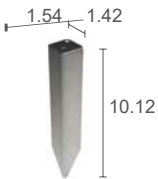

ACCESSORIES FOR INSTALLATION Flori 1.0 / 1.2

WP0100

Spike for
in-ground installation