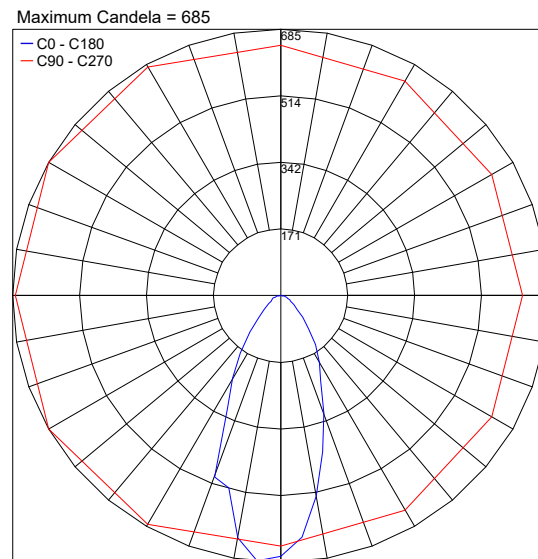

SUGGESTED POWER SUPPLIES

500mA

Part Number	Description	Input/Output	Fixtures
PPLT00154	0-10V Dimming to 10%	120-277VAC to 500mA, 12W, Class 2	1-1
PPLT00469	Phase Dim (120V only)	120VAC to 500mA, 14W, Class 2	1-1
PPLT00465-P	0-10V Dimming to 1.0%	120-277VAC to 500mA, 20W, Class 2, DAMP	1-2
PPLT00308-P	0-10V Dimming to 0.1%	120-277VAC to 500mA, 30W, Class 2, DAMP	1-2
PPLT00467-P	0-10V Dimming to 1.0%	120-277VAC to 500mA, 50W, Class 2, DAMP	1-2

Suggested Lutron Compatible

Part Number	Option	Lutron SKU	Dim Range	Description	Input/Output	# of Fixtures
PPLT00195	L3DAE / L3DA3W	L3DA	100%-1%	Hi-Lume™ 1% EcoSystem™ or 1% 3-Wire LED Driver	120-277VAC to 500mA , 19W, Class 2	1-1
PPLT00180	L3DAE / L3DA3W	L3DA	100%-1%	Hi-Lume™ 1% EcoSystem™ or 1% 3-Wire LED Driver	120-277VAC to 500mA , 27W, Class 2	2-2

For other power supply options consult factory.

ACCESSORIES

Installation - Consult Factory for Back Box

PHOTOMETRIC DATA

Note: All photometry is 3000K.

PHOTOMETRIC FILENAME : FOCUS BU6163.Z.AC 3000K 9W.IES

Job Name/Date:

Fixture Type Designation: