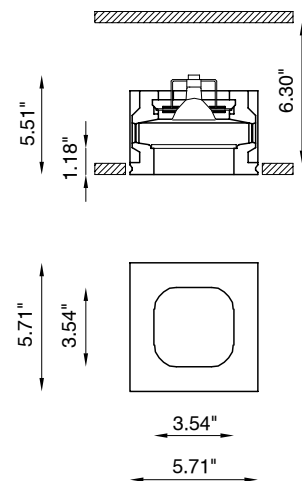

TECHNICAL DATA

Wattage / Input	10W (500mA)
Power Supply	Remote, not included. See page 2.
Construction	Body: AirCoral® Lens: Frosted Glass
CCT	3000K (2700K, 4000K on request)
CRI	>90
Delivered Lumens	557 lm (3000K)
Efficacy	61.9 lm/W
Optics	40°
Finishes	AirCoral® Plaster
Fixture Dimensions	5.71" l x 5.71" w x 5.51" h
Cutout Dimensions	6.10" x 6.10"
Aperature	3.54" x 3.54"
Fixture Weight	3.97 lbs
IP Rating	IP40

Fixture Dimensions