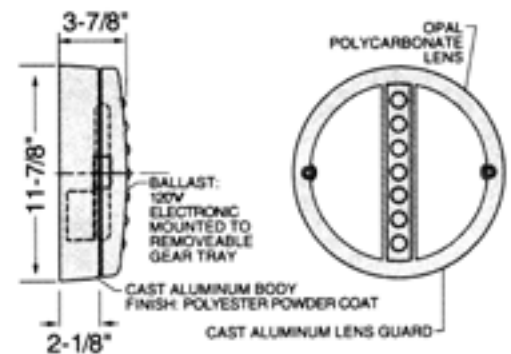

Frack is a round wall mounted LED luminaire for indoor or outdoor installation. It is offered in 3 color temperatures and 5 standard finishes.

MADE IN THE U.S.A.
Complies with ADA

TECHNICAL DATA

Wattage / Input	30W (120-277VAC)
Power Supply	Integral 0-10V Dimming
Construction	Body: Low Copper Alloy Cast Aluminum Lens: UV Stabilized Opal Polycarbonate (0.20" thick)
CCT	3000K, 4000K, 5000K
Finishes	5 Standard, Custom RAL - See Below
Fixture Dimensions	Ø11.88" x 3.88"
IP Rating	IP65

Fixture Dimensions

ORDERING INFORMATION

Example: FRA-L-FL-1-TS-0-C-X-0.

FRA-L	-		-		-		-	C	-	X	-	0
Model No.	Wattage	Body	Finish	Grill/Face	Driver	Lens	Options					
FRA-L	FL- 30W, 3000K LED FM- 30W, 4000K LED FN- 30W, 5000K LED	1- Surface Mount No Conduit Entries 0- Surface Mount 2 Conduit Entries 2- Semi Recessed	11 - White Suede 02 - Black Suede 03 - Gray TS - Silver 18 - Textured Bronze 99- Custom	0 - None 1 - Standard	C - 120-277VAC, 0-10V Dimming Integral	X- Opal Polycarbonate	0- None					
<p>Note: LED 3500 lm output. Lower lumen package available upon request</p>												