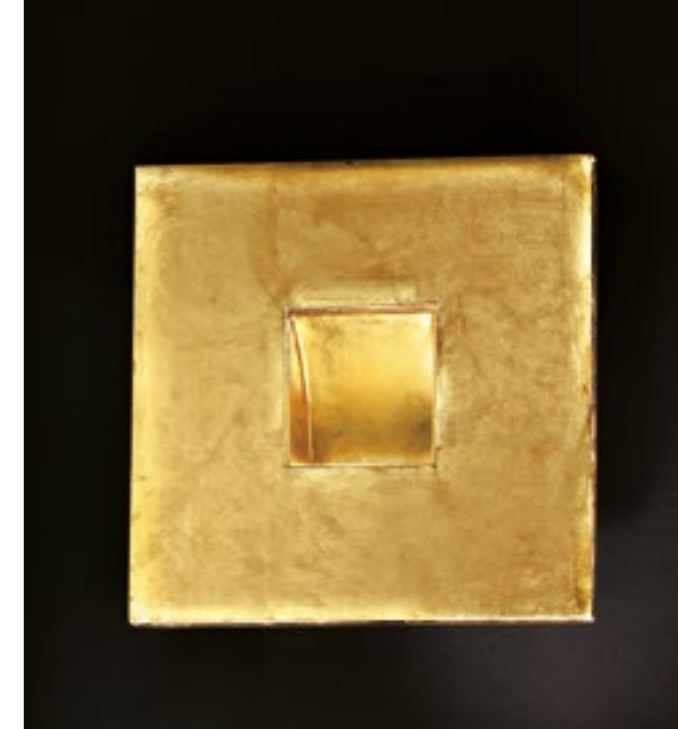

FRAME

An indoor wall lamp with body in AirCoral® treatable with a variety of finishes, including “golden leaf”. A collaboration between Buzzi & Buzzi and Milan’s Brera Academy led to the creation of 12 “painted lights”. Light and art blend: 12 iconographic projects interpreted by artists of the Academy meet the neutral surface and the pure shape of Frame and, intimately, with its symbolic and structural values, giving life to real “illuminated” artworks to be placed inside the living space.

designplan® 

79 Trenton Avenue
Frenchtown, NJ 08825

www.designplan.com

Tel: (908) 996-7710
Fax: (908) 996-7042

TECHNICAL FEATURES

Code	BU2808.AC.US
Type	Wall lamp 
Material	AC: AirCoral®
Finishing	14: gold leaf (on request)
Absorption capacity*	228.51 ft ²
Mounting	Wall mounting
IP rating	IP20
Control gear	Dimmable constant current
Lamp type	driver LED 350mA 
Lamp wattage	6.5W
Luminous efficacy	810 lm - 3000K
Light distribution	Wide beam 120°
Light color	White 3000K
CRI	>90