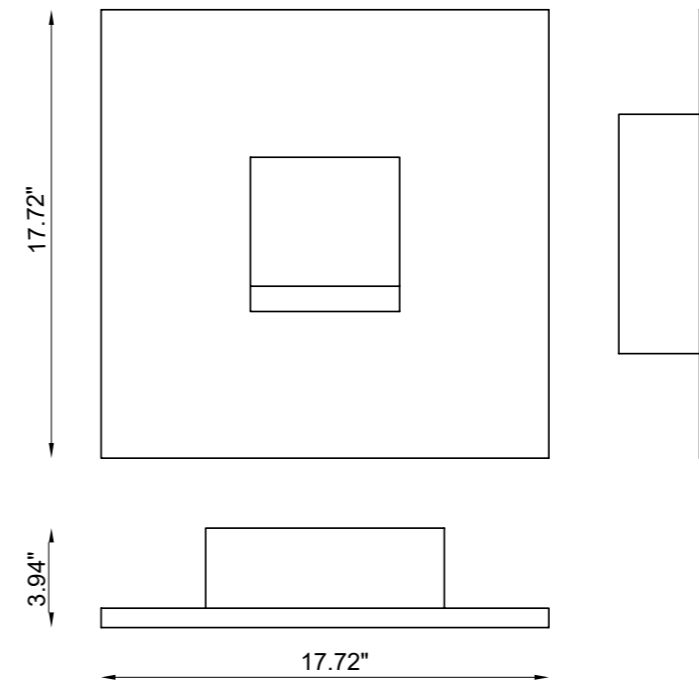

designplan® 

79 Trenton Avenue
Frenchtown, NJ 08825

www.designplan.com

Tel: (908) 996-7710
Fax: (908) 996-7042

TECHNICAL FEATURES

Code	BU2808.AC.US
Type	Wall lamp 
Material	AC: AirCoral®
Finishing	14: gold leaf (on request)
Absorption capacity*	228.51 ft ²
Mounting	Wall mounting
IP rating	IP20
Control gear	Dimmable constant current
Lamp type	driver LED 350mA 
Lamp wattage	6.5W
Luminous efficacy	810 lm - 3000K
Light distribution	Wide beam 120°
Light color	White 3000K
CRI	>90

* The absorption capacity per ft³ calculated by the American organization TCNA (Tile Council of North America) is measured for an average room of 8.86' in height and therefore expressed in ft²