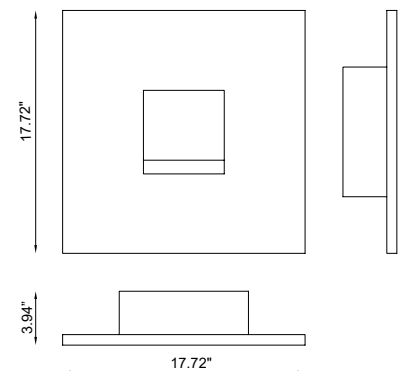

Fixture Dimensions

ORDERING INFORMATION

Example: BU2808.AC.US. Power Supplies ordered separately.

	US
Model No.	
BU2808.AC	US
BU2808.AC.14 (gold leaf)	

Job Name/Date:

Fixture Type Designation: