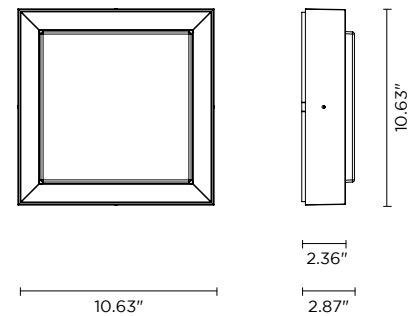

FRAME MAXI SQUARE

Frame Maxi Square is a 10.6" square, surface mounted luminaire that is suitable for outdoor installation on a façade/wall. It is available in 2 color temperatures, diffused optics and 3 standard finishes.

ADA Compliant

TECHNICAL DATA

Wattage / Input	20W (700mA)
Power Supply	Remote, not included. See page 2.
Construction	Body: Extruded Copper-free Aluminum Lens: Tempered Glass Diffuser - White Painted Internally Cable Length: 0.98' included
CCT	3000K, 4000K
BUG Rating	B1-U2-G1
Delivered Lumens	1010 lm (3000K)
Efficacy	50.5 lm/W
Optics	Diffused
Finishes	Textured Gray, Anthracite Gray, Matte Black
Fixture Dimensions	10.6" x 10.6" x 2.9"
Fixture Weight	9.92 lbs
LED Source	48 Mid-Power SAMSUNG 2835 LED
IP Rating	IP65
IK Rating	IK09

Fixture Dimensions:

ORDERING INFORMATION

Example: 402804P-30K-DIF-TG. Power Supplies ordered separately.

402804P	-		-	DIF	
Model No.	CCT	Optics	Finish		
402804P	30K - 3000K 40K - 4000K	DIF - Diffuse	TG - Textured Gray AG - Anthracite Gray MB - Matte Black		
402804EMP	OPTIONAL VERSION WITH 3H EMERGENCY - on request				

For other power supply options consult factory.

PHOTOMETRIC DATA

Note: All photometry is 3000K

Maximum Candela = 294.3

PHOTOMETRIC FILENAME : FRAME MAXI SQ. 30K DIF 402804P.IES

Job Name/Date:

Fixture Type Designation: