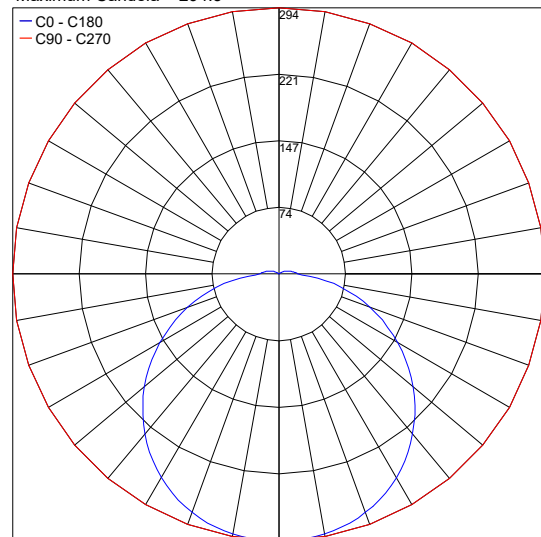

ADA Compliant

TECHNICAL DATA

Wattage / Input	20W (700mA)
Power Supply	Remote, not included. See page 2.
Construction	Body: Extruded Copper-free Aluminum Lens: Tempered Glass Diffuser - White Painted Internally Cable Length: 0.98' included
CCT	3000K, 4000K
BUG Rating	B1-U2-G1
Delivered Lumens	1010 lm (3000K)
Efficacy	50.5 lm/W
Optics	Diffused
Finishes	Textured Gray, Anthracite Gray, Matte Black
Fixture Dimensions	10.6" x 10.6" x 2.9"
Fixture Weight	9.92 lbs
LED Source	48 Mid-Power SAMSUNG 2835 LED
IP Rating	IP65
IK Rating	IK09

Fixture Dimensions:

ORDERING INFORMATION

Example: 402804P-30K-DIF-TG. Power Supplies ordered separately.

402804P	-		-	DIF	
Model No.	CCT	Optics	Finish		
402804P	30K - 3000K 40K - 4000K	DIF - Diffuse	TG - Textured Gray AG - Anthracite Gray MB - Matte Black		
402804EMP	OPTIONAL VERSION WITH 3H EMERGENCY - on request				

Suggested Lutron Compatible

Part Number	Option	Lutron SKU	Dim Range	Description	Input/Output	# of Fixtures
PPLT00181	L3DAE / L3DA3W	L3DA	100%-1%	Hi-Lume™ 1% EcoSystem™ or 1% 3-Wire LED Driver	120-277VAC to 700mA, 38W, Class 2	1-1

For other power supply options consult factory.

PHOTOMETRIC DATA

Note: All photometry is 3000K

Maximum Candela = 294.3

PHOTOMETRIC FILENAME : FRAME MAXI SQ. 30K DIF 402804P.IES

Job Name/Date:

Fixture Type Designation: