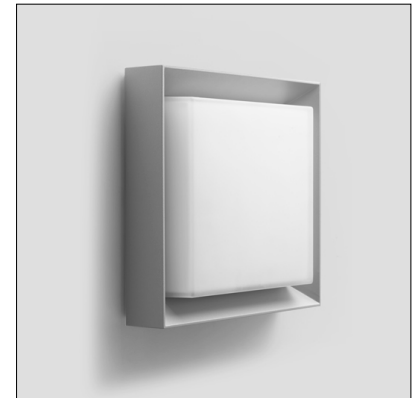

FRAME MAXI SQUARE

Frame Maxi Square is a 10.6" square, surface mounted luminaire that is suitable for outdoor installation on a façade/wall. It is available in 2 color temperatures, diffused optics and 3 standard finishes.

ADA Compliant

TECHNICAL DATA

Wattage / Input	20W (700mA)
Power Supply	Remote, not included. See page 2.
Construction	Body: Extruded Copper-free Aluminum Lens: Tempered Glass Diffuser - White Painted Internally Cable Length: 0.98' included
CCT	3000K, 4000K
BUG Rating	B1-U2-G1
Delivered Lumens	1010 lm (3000K)
Efficacy	50.5 lm/W
Optics	Diffused
Finishes	Textured Gray, Anthracite Gray, Matte Black
Fixture Dimensions	10.6" x 10.6" x 2.9"
Fixture Weight	9.92 lbs
LED Source	48 Mid-Power SAMSUNG 2835 LED
IP Rating	IP65
IK Rating	IK09

Fixture Dimensions:

ORDERING INFORMATION

Example: 402804P-30K-DIF-TG. Power Supplies ordered separately.

402804P	-		-	DIF	
Model No.	CCT	Optics	Finish		
402804P	30K - 3000K 40K - 4000K	DIF - Diffuse	TG - Textured Gray AG - Anthracite Gray MB - Matte Black		
402804EMP	OPTIONAL VERSION WITH 3H EMERGENCY - on request				