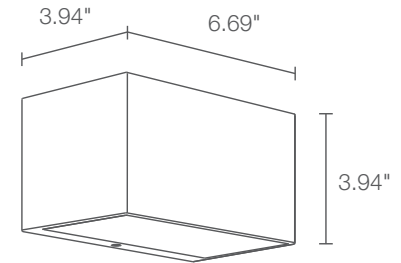

TECHNICAL DATA

Wattage / Input	10W, 16W (120-277VAC)
Power Supply	Integral (0-10V Dimming)
Construction	Body: Die-cast Aluminum Alloy EN AB 47100 Lens: Tempered, Serigraphed, Sandblasted Glass Cable: 1.0' with connection box
CCT	2700K, 3000K, 4000K
CRI	>80
BUG Rating	B0-U1-G0 (3000K, 10W) B1-U1-G0 (3000K, 16W)
Delivered Lumens	531 lm (3000K, 10W) 831 lm (3000K, 16W)
Efficacy	53.1 lm/W (3000K, 10W) 51.9 lm/W (3000K, 16W)
Optics	Diffuse
Finishes	4 Standard, Custom RAL (see below)
Fixture Dimensions	6.69" l x 3.94" w x 3.94" h
Fixture Weight	3.97 lbs
LED Source	Power LED Matrix
Lumen Maintenance	L80 >50,000hrs (Ta 25°C)
Color Consistency	1/4 ANSI BIN
Operating Temp.	-4°F to +113°F
IP Rating	IP65
Impact Rating	IK07

Fixture Dimensions

Diffuse optics

ORDERING INFORMATION

Example: GK501FDH. Accessories ordered separately.

GK501			D	
Model No.	Wattage	CCT	Optics	Finish
GK501	0 - 10W 1 - 16W	F - 2700K 5 - 3000K 9 - 4000K	D - Diffuse	E - White F - Gray H - Anthracite T - Cor-ten C - Custom RAL (Consult factory for "C")