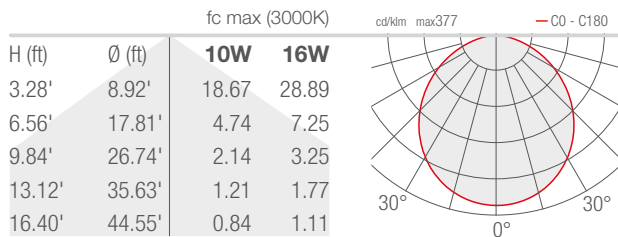

PHOTOMETRIC DATA

Note all Photometry is 3000K

D - Diffuse

Job Name/Date:

Fixture Type Designation: