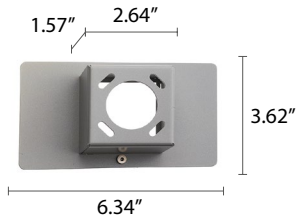

ACCESSORIES - Installation

WD0300__

Spacer

For Spacer include one of the below finishes:

E - White

F - Gray

H - Anthracite

T - Corten

C - Custom RAL (Consult factory)