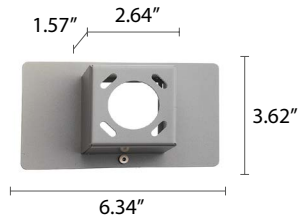

ACCESSORIES - Installation

WD0300__

Spacer

For Spacer include one of the below finishes:

E - White

F - Gray

H - Anthracite

T - Corten

C - Custom RAL (Consult factory)