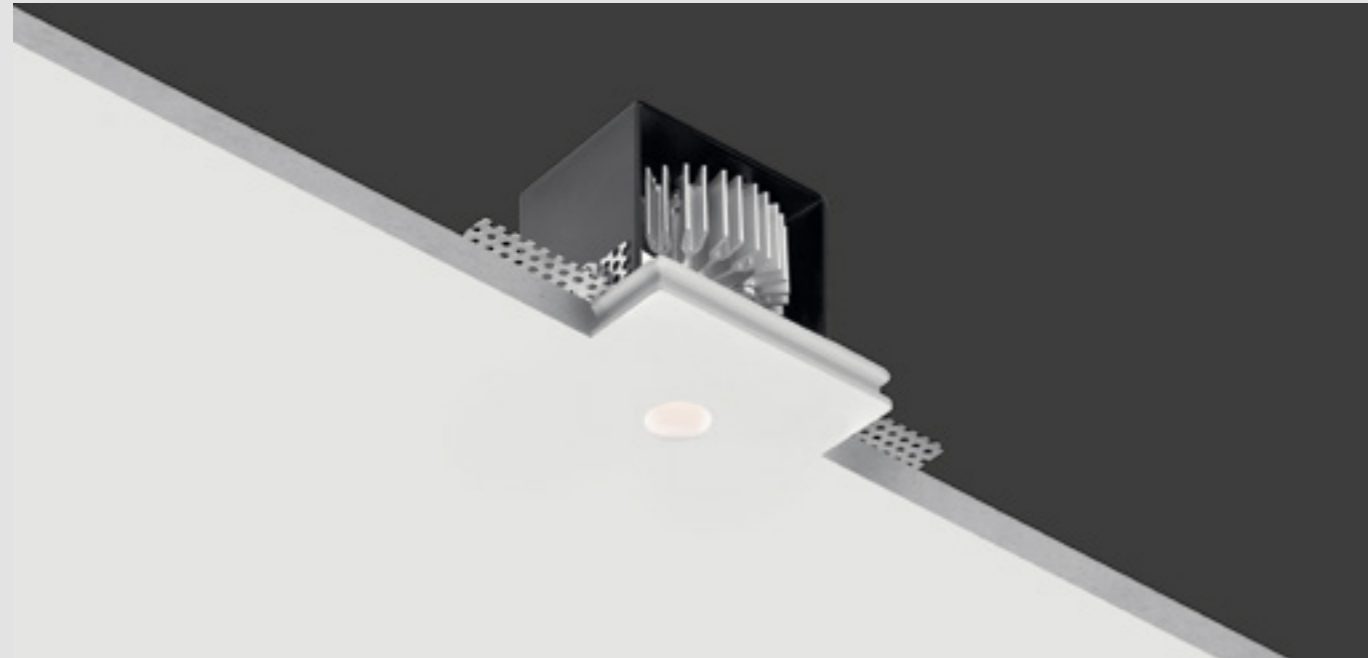

# GENIUS BASIC IP65

This product version adds to the special characteristics of the Genius Basic IP65 protection level, for very damp indoor and outdoor applications. The body of the Genius Basic IP65, the totally recessed luminaire for outdoor use, is made in Coral WaterOut®, the Buzzi & Buzzi patent which adds being waterproof to the characteristic features of Coral®.

Designed for the Contract market, Genius Basic IP65 guarantees all the technical reliability of Buzzi & Buzzi: it can supply 660 lm from the usual light emission hole of 0.79" (20 mm), is extremely compact and can be installed in a cavity measuring only 3.15" (80 mm).

The electrical part can be removed through the light hole, thanks to a mechanism making it easy to pull the LED light source out and replace it, so there is no need for any inspection hatch, nor for invasive maintenance operations.

## TECHNICAL FEATURES

Code	BU1985.CW XX
Type	Downlight 90° 
Material	CW: Coral Waterout® waterproof
Weight	1.43 lbs
Mounting	Ceiling recessed
IP rating	IP65
Control gear	Remote constant current electronic driver (not included)
Cut out for plasterboard	3.94" x 3.94"
Lamp type	LED 500mA 
Lamp wattage	4W
Luminous efficacy	110 lm/W - 3000K
Light distribution	Wide beam 24°
Fitting	-
Light colour	White 3000K White 2700K   4000K (on request)
Light hole	Ø0.79"
Voltage connection	By driver (optional)
CRI	90