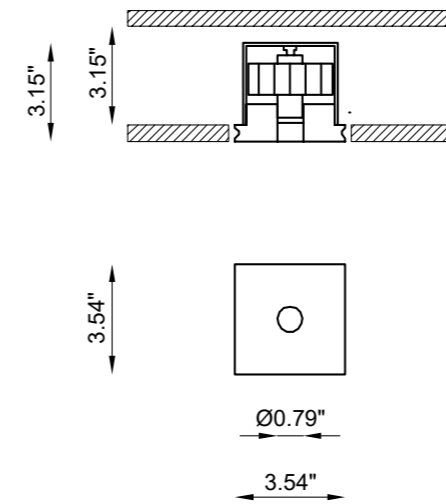

CODE COMPOSITION

BU1985.CW 4 R 24 E _ WD

light color

27	2700K
30	3000K
40	4000K

TECHNICAL FEATURES

Code	BU1985.CW XX
Type	Downlight 90°
Material	CW: Coral Waterout® waterproof
Weight	1.43 lbs
Mounting	Ceiling recessed
IP rating	IP65
Control gear	Remote constant current electronic driver (not included)
Cut out for plasterboard	3.94" x 3.94"
Lamp type	LED 500mA
Lamp wattage	4W
Luminous efficacy	110 lm/W - 3000K
Light distribution	Wide beam 24°
Fitting	-
Light colour	White 3000K White 2700K | 4000K (on request)
Light hole	Ø0.79"
Voltage connection	By driver (optional)
CRI	90

OPTIONAL ACCESSORIES

product code	optional code	description	info
1985.CW XX	BR1985LT	Brick box	Dimensions L: 195 mm; W: 105 mm; D: 110 mm