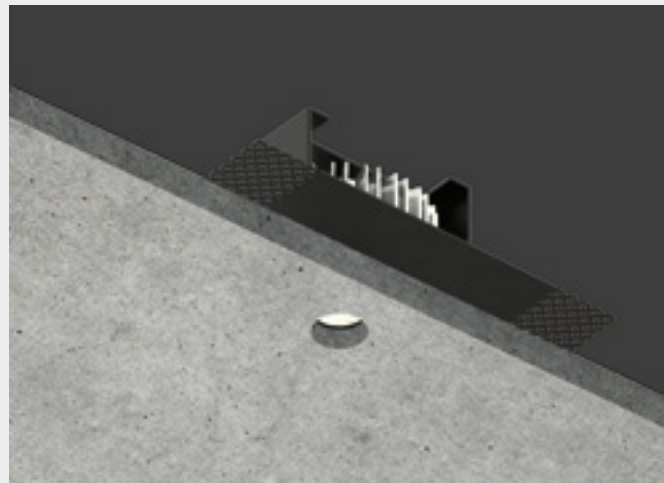

GENIUS BASIC NAKED IP65

THE MOST COMPACT TO INSTALL ON ANY MATERIAL.

The outdoor version of Genius Basic Naked is now available in the Basic Naked IP65 model. This totally recessed luminaire for outdoor use has been engineered to achieve an IP65 protection level. Since it is a new version of the Naked model, this product extends the concept of total surface integration to any material and contexts and also achieves the potentials typical of the Basic line.

Genius Basic Naked IP65 is a very compact product, a synthesis of Buzzi & Buzzi research in terms of versatility, efficiency and reliability: a light flow of 540 lm, installable in a cavity of only 3.15" (80 mm), with IP65 protection. It can also be installed from above onto wood, cement, mirror, marble and industrial modules with a thickness of from 0.47" (12 mm) to a maximum of 1.18" (30 mm). Typically Genius, the only visible part is the light emission hole measuring 0.79" (20 mm), from which the LED light source can be pulled out thanks to a system which makes it easy to replace the light source, so there is no need for any inspection hatch, nor for invasive maintenance.

CODE COMPOSITION

BU207 1 BL 4 R 24 E _ WD

light color

27	2700K
30	3000K
40	4000K

example of code composition

BU2071 BL 4 R 24 E 30 WD

TECHNICAL FEATURES

Code	BU2071 XX
Type	Downlight 90°
Material	Aluminum I Steel
Finishing	Black
Weight	1.43 lbs
Mounting	Ceiling recessed
IP rating	IP65
Control gear	Remote constant current electronic driver (not included)
Lamp type	LED 700mA Vf: 6.5 VDC
Lamp wattage	4W
Luminous efficacy	110 lm/W - 3000K
Light distribution	Wide beam 24°
Fitting	-
Light colour	White 3000K White 2700K I 4000K (on request)
Light hole	Ø 0.79"
Voltage connection	By driver (optional)
CRI	>90
Note	Suitable for installation on surfaces max 0.79" deep.