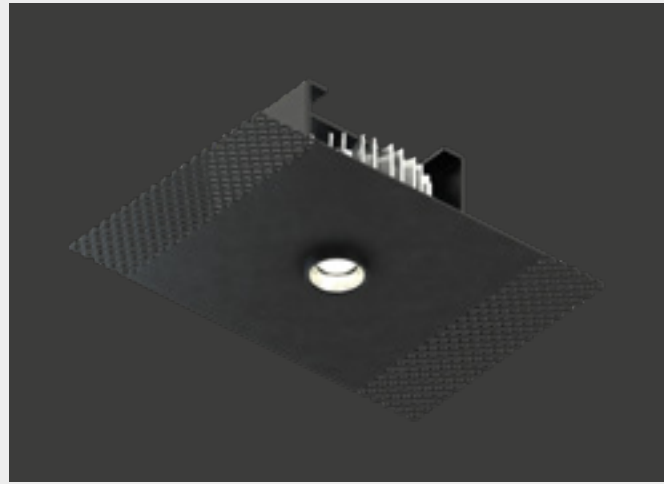

GENIUS BASIC NAKED IP65

THE MOST COMPACT TO INSTALL ON ANY MATERIAL.

The outdoor version of Genius Basic Naked is now available in the Basic Naked IP65 model. This totally recessed luminaire for outdoor use has been engineered to achieve an IP65 protection level. Since it is a new version of the Naked model, this product extends the concept of total surface integration to any material and contexts and also achieves the potentials typical of the Basic line.

Genius Basic Naked IP65 is a very compact product, a synthesis of Buzzi & Buzzi research in terms of versatility, efficiency and reliability: a light flow of 540 lm, installable in a cavity of only 3.15" (80 mm), with IP65 protection. It can also be installed from above onto wood, cement, mirror, marble and industrial modules with a thickness of from 0.47" (12 mm) to a maximum of 1.18" (30 mm). Typically Genius, the only visible part is the light emission hole measuring 0.79" (20 mm), from which the LED light source can be pulled out thanks to a system which makes it easy to replace the light source, so there is no need for any inspection hatch, nor for invasive maintenance.

CODE COMPOSITION

BU207 1 BL 4 R 24 E _ WD

light color

27	2700K
30	3000K
40	4000K

example of code composition

BU2071 BL 4 R 24 E 30 WD

TECHNICAL FEATURES

Code	BU2071 XX
Type	Downlight 90°
Material	Aluminum I Steel
Finishing	Black
Weight	1.43 lbs
Mounting	Ceiling recessed
IP rating	IP65
Control gear	Remote constant current electronic driver (not included)
Lamp type	LED 700mA Vf: 6.5 VDC
Lamp wattage	4W
Luminous efficacy	110 lm/W - 3000K
Light distribution	Wide beam 24°
Fitting	-
Light colour	White 3000K White 2700K I 4000K (on request)
Light hole	Ø 0.79"
Voltage connection	By driver (optional)
CRI	>90
Note	Suitable for installation on surfaces max 0.79" deep.