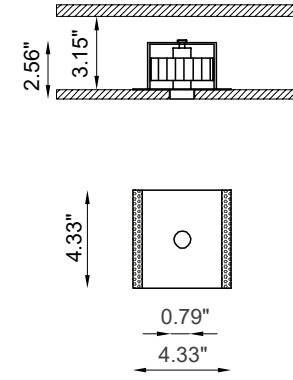

Genius Basic Naked IP65 is a very compact product, a synthesis of Buzzi & Buzzi research in terms of versatility, efficiency and reliability: a light flow of 540 lm, installable in a cavity of only 3.15" (80 mm), with IP65 protection. It can also be installed from above onto wood, cement, mirror, marble and industrial modules with a thickness of from 0.47" (12 mm) to a maximum of 1.18" (30 mm). Typically Genius, the only visible part is the light emission hole measuring 0.79" (20 mm), from which the LED light source can be pulled out thanks to a system which makes it easy to replace the light source, so there is no need for any inspection hatch, nor for invasive maintenance.

CODE COMPOSITION

BU207 1 BL 4 R 24 E _ WD

light color

27	2700K
30	3000K
40	4000K

example of code composition

BU2071 BL 4 R 24 E 30 WD

TECHNICAL FEATURES

Code	BU2071 XX
Type	Downlight 90°
Material	Aluminum I Steel
Finishing	Black
Weight	1.43 lbs
Mounting	Ceiling recessed
IP rating	IP65
Control gear	Remote constant current electronic driver (not included)
Lamp type	LED 700mA Vf: 6.5 VDC
Lamp wattage	4W
Luminous efficacy	110 lm/W - 3000K
Light distribution	Wide beam 24°
Fitting	-
Light colour	White 3000K White 2700K I 4000K (on request)
Light hole	Ø 0.79"
Voltage connection	By driver (optional)
CRI	>90
Note	Suitable for installation on surfaces max 0.79" deep.