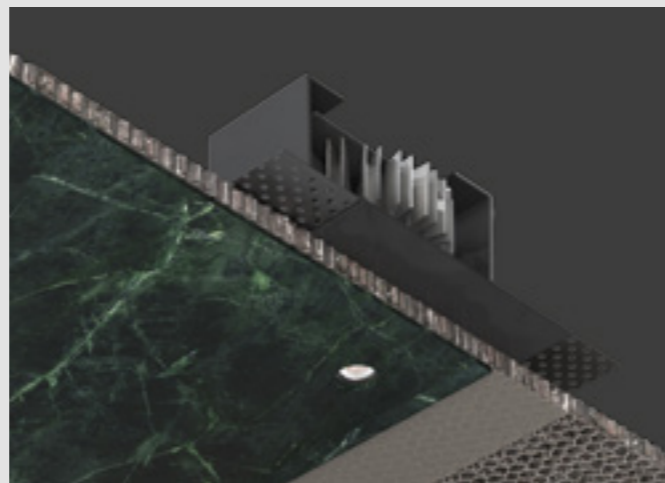

GENIUS BASIC NAKED

THE MOST COMPACT TO INSTALL ON ANY MATERIAL.

A totally recessed indoor luminaire, Genius Basic Naked is a variation of the Genius Basic, blending its characteristic notes with the possibility of surface integration in any context and material.

Not only does this new Genius extend the usual technical reliability of Buzzi & Buzzi to the Contract Business concept, but it can also be installed from above onto wood, cement, mirror, marble, industrial modules with a thickness of from 0.16" (4 mm) to a maximum of 1.18" (30 mm). This version is also more compact and can be installed in a cavity of only 3.15" (80 mm).

Genius Basic Naked is the synthesis of Buzzi & Buzzi technology in terms of versatility and efficiency: the only visible part is the light emission hole measuring only 0.79" (20 mm), which provides a light flow of 540 lm; the electrical part can be removed through the light hole, so there is no need for any inspection hatch, nor for invasive maintenance operations.

CODE COMPOSITION

BU1071 BL 4 R 24 E WD

light color

27	2700K
30	3000K
40	4000K

example of code composition

BU1071 BL 4 R 24 E 30 WD

TECHNICAL FEATURES

Code	BU1071 XX
Type	Downlight 90°
Material	Aluminum I Steel
Finishing	Black
Weight	1.43 lbs
Mounting	Ceiling recessed
IP rating	IP20
Control gear	Remote constant current electronic driver (not included)
Lamp type	LED 700mA Vf: 6.5 VDC
Lamp wattage	4W
Luminous efficacy	63.3 lm/W - 3000K
Light distribution	Wide beam 24°
Fitting	-
Light colour	White 3000K White 2700K 4000K (on request)
Light hole	Ø 0.79"
Voltage connection	By driver (optional)
CRI	>90
Note	Suitable for installation on surfaces max 0.79" deep. This product could be ordered with IP65 protection grade (code 2071).