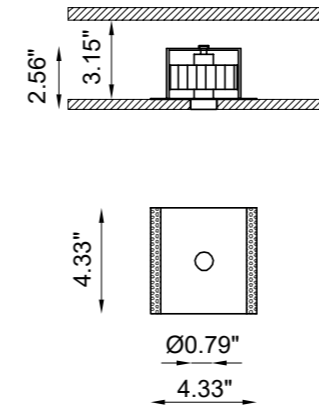

Not only does this new Genius extend the usual technical reliability of Buzzi & Buzzi to the Contract Business concept, but it can also be installed from above onto wood, cement, mirror, marble, industrial modules with a thickness of from 0.16" (4 mm) to a maximum of 1.18" (30 mm). This version is also more compact and can be installed in a cavity of only 3.15" (80 mm).

CODE COMPOSITION

BU1071 BL 4 R 24 E WD

light color

27	2700K
30	3000K
40	4000K

example of code composition

BU1071 BL 4 R 24 E 30 WD

TECHNICAL FEATURES

Code	BU1071 XX
Type	Downlight 90°
Material	Aluminum I Steel
Finishing	Black
Weight	1.43 lbs
Mounting	Ceiling recessed
IP rating	IP20
Control gear	Remote constant current electronic driver (not included)
Lamp type	LED 700mA Vf: 6.5 VDC
Lamp wattage	4W
Luminous efficacy	63.3 lm/W - 3000K
Light distribution	Wide beam 24°
Fitting	-
Light colour	White 3000K White 2700K 4000K (on request)
Light hole	Ø 0.79"
Voltage connection	By driver (optional)
CRI	>90
Note	Suitable for installation on surfaces max 0.79" deep. This product could be ordered with IP65 protection grade (code 2071).