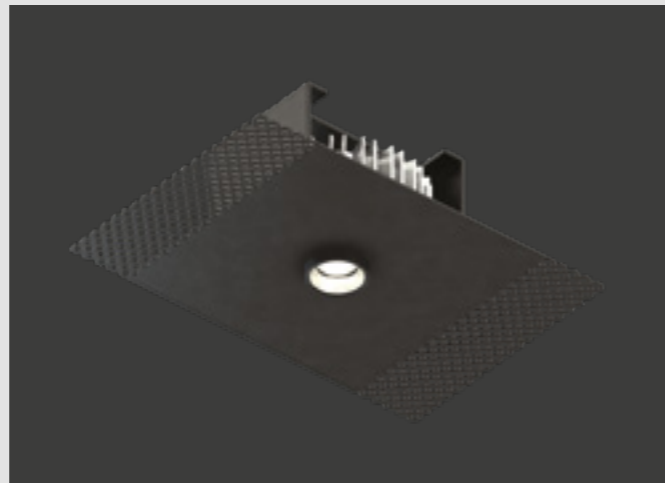

GENIUS BASIC NAKED

THE MOST COMPACT TO INSTALL ON ANY MATERIAL.

A totally recessed indoor luminaire, Genius Basic Naked is a variation of the Genius Basic, blending its characteristic notes with the possibility of surface integration in any context and material.

Not only does this new Genius extend the usual technical reliability of Buzzi & Buzzi to the Contract Business concept, but it can also be installed from above onto wood, cement, mirror, marble, industrial modules with a thickness of from 0.16" (4 mm) to a maximum of 1.18" (30 mm). This version is also more compact and can be installed in a cavity of only 3.15" (80 mm).

Genius Basic Naked is the synthesis of Buzzi & Buzzi technology in terms of versatility and efficiency: the only visible part is the light emission hole measuring only 0.79" (20 mm), which provides a light flow of 540 lm; the electrical part can be removed through the light hole, so there is no need for any inspection hatch, nor for invasive maintenance operations.

CODE COMPOSITION

BU1071 BL 4 R 24 E WD

light color

27	2700K
30	3000K
40	4000K

example of code composition

BU1071 BL 4 R 24 E 30 WD

TECHNICAL FEATURES

Code	BU1071 XX
Type	Downlight 90°
Material	Aluminum I Steel
Finishing	Black
Weight	1.43 lbs
Mounting	Ceiling recessed
IP rating	IP20
Control gear	Remote constant current electronic driver (not included)
Lamp type	LED 700mA Vf: 6.5 VDC
Lamp wattage	4W
Luminous efficacy	63.3 lm/W - 3000K
Light distribution	Wide beam 24°
Fitting	-
Light colour	White 3000K White 2700K 4000K (on request)
Light hole	Ø 0.79"
Voltage connection	By driver (optional)
CRI	>90
Note	Suitable for installation on surfaces max 0.79" deep. This product could be ordered with IP65 protection grade (code 2071).