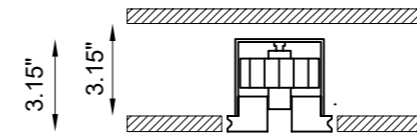

GENIUS BASIC

The miniaturised version of Genius is now available with Genius Basic: a version with more compact dimensions, made in Coral®. A totally recessed luminaire for indoor use, Genius Basic satisfies Contract Business needs, with the usual technical reliability of Buzzi & Buzzi. An efficient product with high performances, able to achieve 660 lm emission from the usual 0.79" (20 mm) hole, but even more compact and installable in a cavity of only 3.15" (80 mm).

As in the whole Genius range, the Basic version has an electrical part which can be removed through the light hole, thanks to a mechanism that makes it easy to pull the LED light source out and replace it. The only visible aperture is the light emission hole measuring 0.79" (20 mm), so there is no need for any inspection hatch, nor for invasive maintenance operations.

79 Trenton Avenue
Frenchtown, NJ 08825

www.designplan.com

Tel: (908) 996-7710
Fax: (908) 996-7042

CODE COMPOSITION

BU1885.00 4 R 24 M _ WD

light color	
27	2700K
30	3000K
40	4000K

TECHNICAL FEATURES

Code	BU1885.00 XX
Type	Downlight 90° 
Material	00: Coral®
Weight	1.43 lbs
Mounting	Ceiling recessed
IP rating	IP20
Control gear	Remote constant current electronic driver (not included)
Cut out for plasterboard	3.94" x 3.94"
Lamp type	LED 500mA 
Lamp wattage	4W
Luminous efficacy	63.3 lm/W - 3000K
Light distribution	Wide beam 24°
Light color	White 3000K White 2700K 4000K (on request)
Light hole	Ø 0.79"
CRI	>90