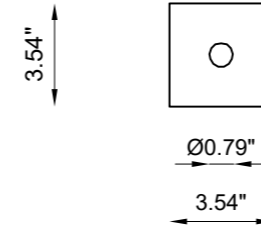

As in the whole Genius range, the Basic version has an electrical part which can be removed through the light hole, thanks to a mechanism that makes it easy to pull the LED light source out and replace it. The only visible aperture is the light emission hole measuring 0.79" (20 mm), so there is no need for any inspection hatch, nor for invasive maintenance operations.

79 Trenton Avenue
Frenchtown, NJ 08825

www.designplan.com

Tel: (908) 996-7710
Fax: (908) 996-7042

CODE COMPOSITION

BU1885.00 4 R 24 M _ WD

light color	
27	2700K
30	3000K
40	4000K

TECHNICAL FEATURES

Code	BU1885.00 XX
Type	Downlight 90° 
Material	00: Coral®
Weight	1.43 lbs
Mounting	Ceiling recessed
IP rating	IP20
Control gear	Remote constant current electronic driver (not included)
Cut out for plasterboard	3.94" x 3.94"
Lamp type	LED 500mA 
Lamp wattage	4W
Luminous efficacy	63.3 lm/W - 3000K
Light distribution	Wide beam 24°
Light color	White 3000K White 2700K 4000K (on request)
Light hole	Ø 0.79"
CRI	>90