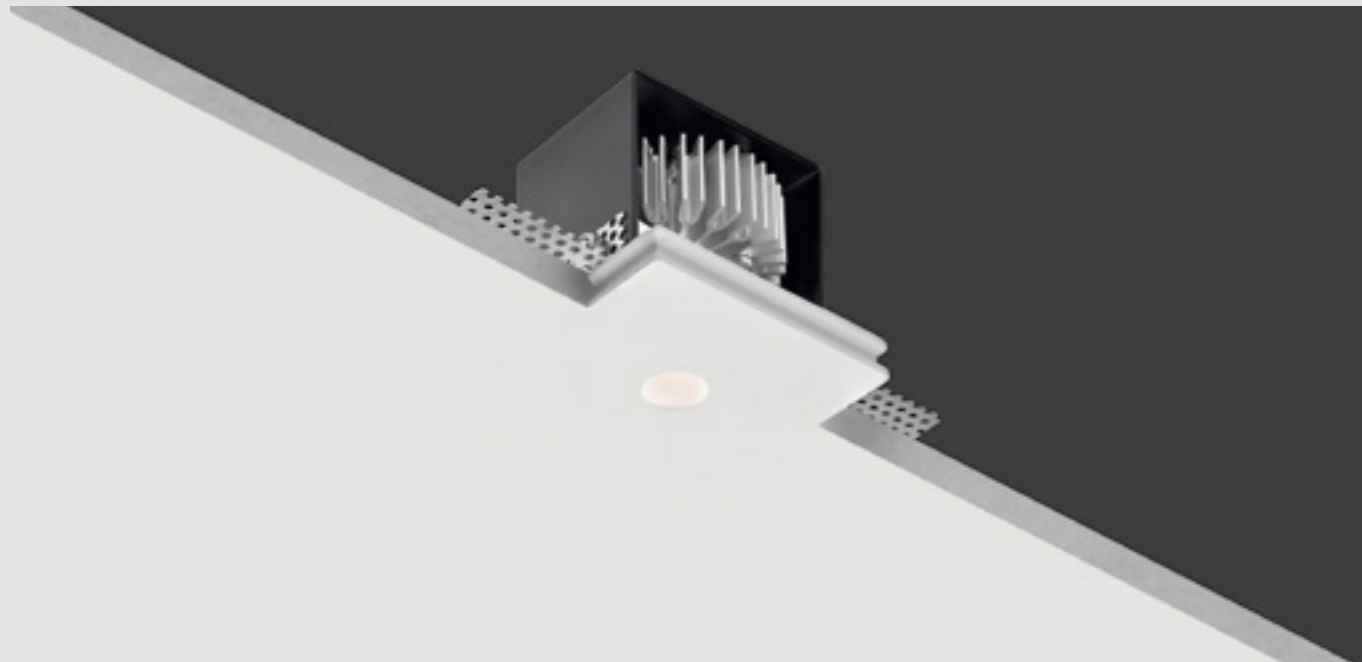

GENIUS BASIC

The miniaturised version of Genius is now available with Genius Basic: a version with more compact dimensions, made in Coral®. A totally recessed luminaire for indoor use, Genius Basic satisfies Contract Business needs, with the usual technical reliability of Buzzi & Buzzi. An efficient product with high performances, able to achieve 660 lm emission from the usual 0.79" (20 mm) hole, but even more compact and installable in a cavity of only 3.15" (80 mm).

As in the whole Genius range, the Basic version has an electrical part which can be removed through the light hole, thanks to a mechanism that makes it easy to pull the LED light source out and replace it. The only visible aperture is the light emission hole measuring 0.79" (20 mm), so there is no need for any inspection hatch, nor for invasive maintenance operations.

79 Trenton Avenue
Frenchtown, NJ 08825

www.designplan.com

Tel: (908) 996-7710
Fax: (908) 996-7042

CODE COMPOSITION

BU1885.00 4 R 24 M _ WD

light color	
27	2700K
30	3000K
40	4000K

TECHNICAL FEATURES

Code	BU1885.00 XX
Type	Downlight 90° 
Material	00: Coral®
Weight	1.43 lbs
Mounting	Ceiling recessed
IP rating	IP20
Control gear	Remote constant current electronic driver (not included)
Cut out for plasterboard	3.94" x 3.94"
Lamp type	LED 500mA 
Lamp wattage	4W
Luminous efficacy	63.3 lm/W - 3000K
Light distribution	Wide beam 24°
Light color	White 3000K White 2700K 4000K (on request)
Light hole	Ø 0.79"
CRI	>90