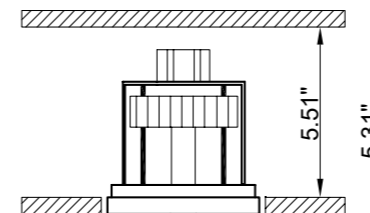

# GENIUS BLACK

Genius Black is a total recessed indoor luminaire of AirCoral® installable on plasterboard or brick ceilings. The light emission hole, only 0.79" wide, is co-extruded with a black cylinder of anodized aluminium which elegantly embellishes a pure technical product. The anti-reflection effect of the black collar makes the luminaire an example of great, refined style: in fact, this characteristic enhances the aesthetics of the product, making Genius Black the ideal solution for environments that require elegance. The electrical part can be extracted directly from the emission hole with a simple hand gesture. This is possible thanks to the push-pull mechanism, which facilitates the eventual extraction and replacing of the LED source in case of maintaining.

## TECHNICAL FEATURES

Code	BU1871.AC.US
Type	Downlight 90° 
Material	AC: AirCoral®
Absorption capacity*	14.96 ft <sup>2</sup>
Weight	1.76 lbs
Mounting	Ceiling recessed
IP rating	IP20
Control gear	Remote constant current electronic driver (not included)
Cut out for plasterboard	5.31" x 4.33"
Lamp type	LED 700 mA 
Lamp wattage	8.5W
Luminous efficacy	71.2 lm/W - 3000K
Light distribution	Wide beam 40°
Light color	White 3000K (2700K on request)
Light hole	Ø 0.79"
CRI	>90