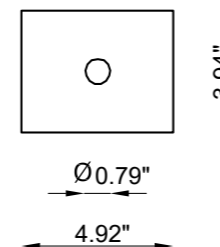

## TECHNICAL FEATURES

Code	BU1871.AC.US
Type	Downlight 90° 
Material	AC: AirCoral®
Absorption capacity*	14.96 ft <sup>2</sup>
Weight	1.76 lbs
Mounting	Ceiling recessed
IP rating	IP20
Control gear	Remote constant current electronic driver (not included)
Cut out for plasterboard	5.31" x 4.33"
Lamp type	LED 700 mA 
Lamp wattage	8.5W
Luminous efficacy	71.2 lm/W - 3000K
Light distribution	Wide beam 40°
Light color	White 3000K (2700K on request)
Light hole	Ø 0.79"
CRI	>90

\* The absorption capacity per ft<sup>3</sup> calculated by the American organization TCNA (Tile Council of North America) is measured for an average room of 8.86' in height and therefore expressed in ft<sup>2</sup>