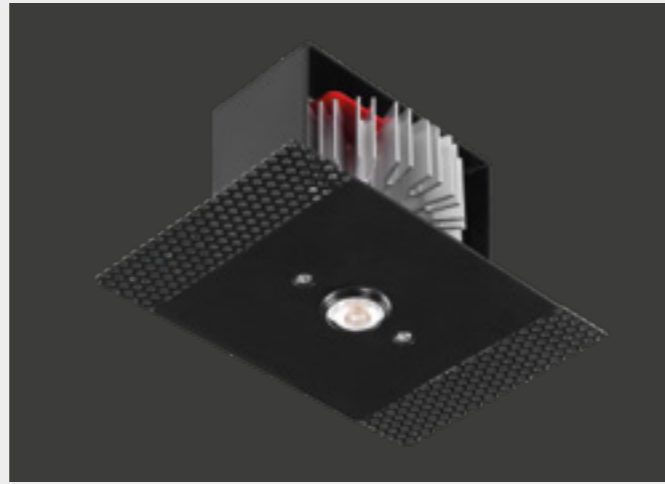

GENIUS NAKED IP65

A BARE GENIUS SUITABLE FOR ANY SUPPORT AND MATERIAL.

Genius Naked IP65 is a totally recessed ceiling-mounted luminaire, suitable for use outdoors and in very damp environments, thanks to its high IP65 protection level.

This product extends the concept of total surface integration, typical of Buzzi & Buzzi, to any material and context: in fact, it can also be installed **from above** on wood, cement, mirror, marble and industrial modules with a thickness of from 0.47" (12 mm) to a maximum of 0.79" (20 mm). The only visible part is the light emission hole measuring only 0.79" (20 mm), while the electrical part can be removed through the light hole, thanks to a push-pull mechanism making it easy to pull the LED light source out, with no need for any inspection hatch, nor for invasive maintenance operations.

CODE COMPOSITION

BU2075 BL 4 R 40 E WD

light color

27	2700K
30	3000K
40	4000K

example of code composition

BU2075 BL 4 R 40 E 30 WD

TECHNICAL FEATURES

Code	BU2075 XX
Type	Downlight 90° ▲
Material	Aluminum I Steel
Finishing	Black
Weight	1.43 lbs
Mounting	Ceiling recessed
IP rating	IP65
Insulation class	III
Control gear	Remote constant current electronic driver (not included)
Lamp type	LED 700mA ⚡ Vf: 11.5 VDC
Lamp wattage	8.5W
Luminous efficacy	71.3 lm/W - 3000K
Light distribution	Wide beam 40°
Fitting	-
Light colour	White 3000K White 2700K I 4000K (on request)
Light hole	Ø 0.79"
Voltage connection	By driver (optional)
CRI	>90
Note	Suitable for installation on surfaces max 0.79" deep.