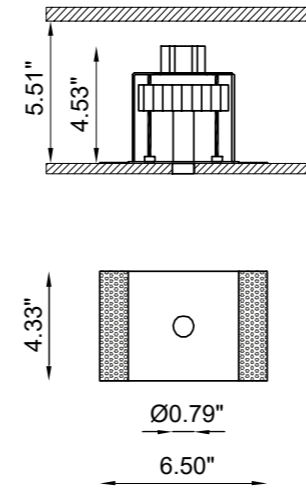

This product extends the concept of total surface integration, typical of Buzzi & Buzzi, to any material and context: in fact, it can also be installed **from above** on wood, cement, mirror, marble and industrial modules with a thickness of from 0.47" (12 mm) to a maximum of 0.79" (20 mm). The only visible part is the light emission hole measuring only 0.79" (20 mm), while the electrical part can be removed through the light hole, thanks to a push-pull mechanism making it easy to pull the LED light source out, with no need for any inspection hatch, nor for invasive maintenance operations.

CODE COMPOSITION

BU2075 BL 4 R 40 E WD

light color

27	2700K
30	3000K
40	4000K

example of code composition

BU2075 BL 4 R 40 E 30 WD

TECHNICAL FEATURES

Code	BU2075 XX
Type	Downlight 90° ▲
Material	Aluminum I Steel
Finishing	Black
Weight	1.43 lbs
Mounting	Ceiling recessed
IP rating	IP65
Insulation class	III
Control gear	Remote constant current electronic driver (not included)
Lamp type	LED 700mA ⚡ Vf: 11.5 VDC
Lamp wattage	8.5W
Luminous efficacy	71.3 lm/W - 3000K
Light distribution	Wide beam 40°
Fitting	-
Light colour	White 3000K White 2700K I 4000K (on request)
Light hole	Ø 0.79"
Voltage connection	By driver (optional)
CRI	>90
Note	Suitable for installation on surfaces max 0.79" deep.