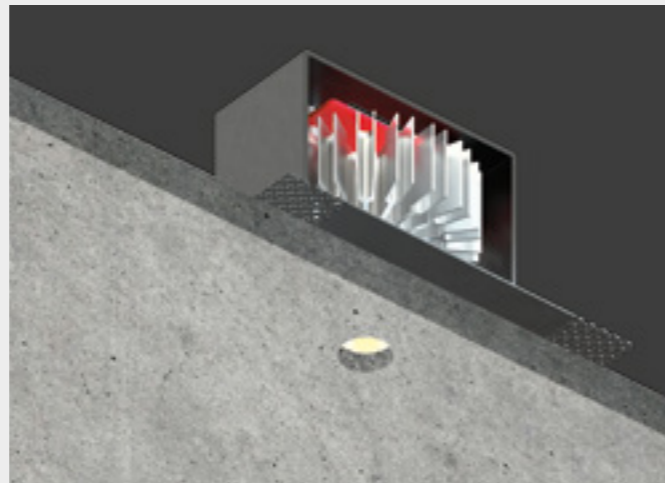

GENIUS NAKED IP65

A BARE GENIUS SUITABLE FOR ANY SUPPORT AND MATERIAL.

Genius Naked IP65 is a totally recessed ceiling-mounted luminaire, suitable for use outdoors and in very damp environments, thanks to its high IP65 protection level.

This product extends the concept of total surface integration, typical of Buzzi & Buzzi, to any material and context: in fact, it can also be installed **from above** on wood, cement, mirror, marble and industrial modules with a thickness of from 0.47" (12 mm) to a maximum of 0.79" (20 mm). The only visible part is the light emission hole measuring only 0.79" (20 mm), while the electrical part can be removed through the light hole, thanks to a push-pull mechanism making it easy to pull the LED light source out, with no need for any inspection hatch, nor for invasive maintenance operations.

CODE COMPOSITION

BU2075 BL 4 R 40 E WD

light color

27	2700K
30	3000K
40	4000K

example of code composition

BU2075 BL 4 R 40 E 30 WD

TECHNICAL FEATURES

Code	BU2075 XX
Type	Downlight 90° ▲
Material	Aluminum I Steel
Finishing	Black
Weight	1.43 lbs
Mounting	Ceiling recessed
IP rating	IP65
Insulation class	III
Control gear	Remote constant current electronic driver (not included)
Lamp type	LED 700mA ⚡ Vf: 11.5 VDC
Lamp wattage	8.5W
Luminous efficacy	71.3 lm/W - 3000K
Light distribution	Wide beam 40°
Fitting	-
Light colour	White 3000K White 2700K I 4000K (on request)
Light hole	Ø 0.79"
Voltage connection	By driver (optional)
CRI	>90
Note	Suitable for installation on surfaces max 0.79" deep.