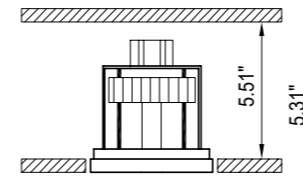

# GENIUS ROUND IP65

Genius IP65 is a total recessed outdoor luminaire installable on plasterboard or brick ceilings. The protective IP65 satin lens on the light source, perfectly merges with the Coral WaterOut® body, making the product resistant to both dust and water. With the outdoor version, Genius' light knows no limits and can now discreetly impose itself in any kinds of environments. The electrical part can be extracted directly from the emission hole with a simple hand gesture. This is possible thanks to the push-pull mechanism, which facilitates the eventual extraction and replacing of the LED source in case of maintenance.

## TECHNICAL FEATURES

Code	BU1951.CW
Type	Downlight 90°
Material	CW: Coral WaterOut®   waterproof
Weight	1.76 lbs
Mounting	Ceiling recessed
IP rating	IP65
Control gear	Remote constant current electronic driver (not included)
Cut out for plasterboard	5.31" x 4.33"
Lamp type	LED 700mA ⚡
Lamp wattage	1 x 8.5W
Luminous efficacy	71.2 lm/W - 3000K
Light distribution	Wide beam 40°
Light color	White 3000K White 2700K   4000K (on request)
Light hole	∅ 0.79"
CRI	>80, >90 on request