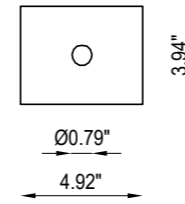

## TECHNICAL FEATURES

Code	BU1951.CW
Type	Downlight 90°
Material	CW: Coral WaterOut®   waterproof
Weight	1.76 lbs
Mounting	Ceiling recessed
IP rating	IP65
Control gear	Remote constant current electronic driver (not included)
Cut out for plasterboard	5.31" x 4.33"
Lamp type	LED 700mA ⚡
Lamp wattage	1 x 8.5W
Luminous efficacy	71.2 lm/W - 3000K
Light distribution	Wide beam 40°
Light color	White 3000K White 2700K   4000K (on request)
Light hole	∅ 0.79"
CRI	>80, >90 on request