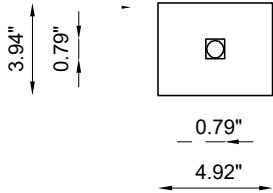

CODE COMPOSITION

B1895.AC 4 R 40 M _ WD

	<i>light color</i>	
27		2700K
30		3000K
40		4000K

TECHNICAL FEATURES

Code	B1895.AC XX
Type	Downlight 90°
Material	AC: AirCoral®
Absorption capacity*	4.56 ft²
Weight	1.76 lbs
Mounting	Ceiling recessed
IP rating	IP20
Control gear	Remote constant current electronic driver (not included)
Cut out for plasterboard	5.31" x 4.33"
Lamp type	LED 700 mA
Lamp wattage	8.5W
Luminous efficacy	71.2 lm/W - 3000K
Light distribution	Wide beam 40°
Light color	White 3000K White 2700K | 4000K (on request)
Light hole	0.79" x 0.79"
CRI	>90