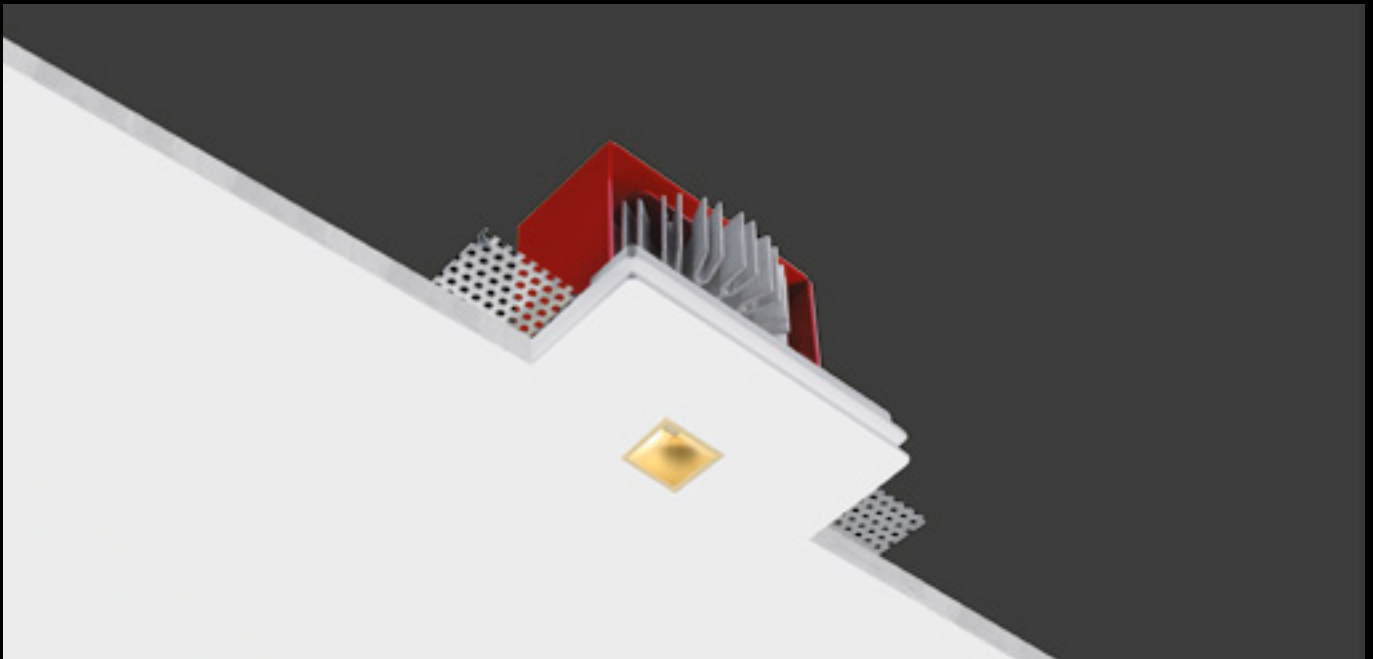

GENIUSQUARE BRASS

Geniusquare Brass is a totally recessed luminaire, with body made in AirCora®, ideal for indoor ceiling-mounted installations, both on drywall and bricks.

In this version, which retains all the features of the Genius line, the backing on the light emission hole is fitted with a brass insert which helps to spread light, generating a warmer tone and variegated shades suitable for relaxed ambience situations.

The electrical part can be removed through the light hole, thanks to a push-pull mechanism making it easy to pull the LED light source out and replace it.

The only visible aperture is the 0.79" x 0.79" outlet, with no need for any inspection hatch, nor for invasive maintenance operations.

Code	B1895.AC XX
Type	Downlight 90° 
Material	AC: AirCoral®
Absorption capacity*	4.56 ft²
Weight	1.76 lbs
Mounting	Ceiling recessed
IP rating	IP20
Control gear	Remote constant current electronic driver (not included)
Cut out for plasterboard	5.31" x 4.33"
Lamp type	LED 700 mA 
Lamp wattage	8.5W
Luminous efficacy	71.2 lm/W - 3000K
Light distribution	Wide beam 40°
Light color	White 3000K White 2700K 4000K (on request)
Light hole	0.79" x 0.79"
CRI	>90