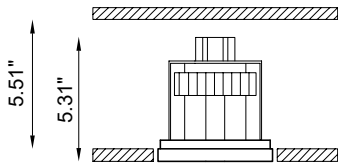

CODE COMPOSITION

B1895.AC 4 R 40 M _ WD

	<i>light color</i>	
27		2700K
30		3000K
40		4000K

TECHNICAL FEATURES

Code	B1895.AC XX
Type	Downlight 90°
Material	AC: AirCoral®
Absorption capacity*	4.56 ft²
Weight	1.76 lbs
Mounting	Ceiling recessed
IP rating	IP20
Control gear	Remote constant current electronic driver (not included)
Cut out for plasterboard	5.31" x 4.33"
Lamp type	LED 700 mA
Lamp wattage	8.5W
Luminous efficacy	71.2 lm/W - 3000K
Light distribution	Wide beam 40°
Light color	White 3000K White 2700K | 4000K (on request)
Light hole	0.79" x 0.79"
CRI	>90