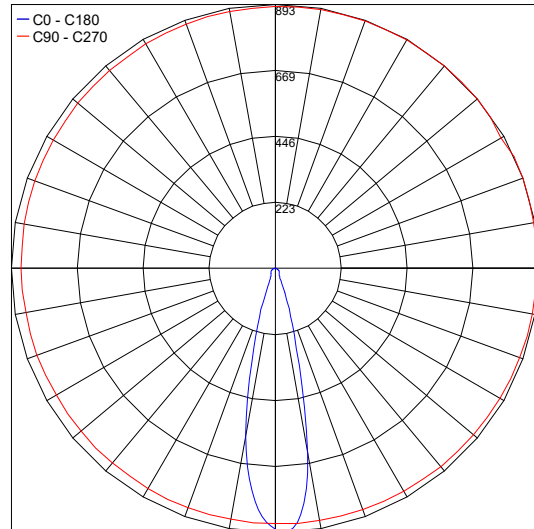

TECHNICAL DATA

Wattage / Input	4W (500mA)
Power Supply	Remote, not included. See page 2.
Construction	Body: Aluminum, Steel
CCT	3000K (2700K, 4000K on request, consult factory)
CRI	>90
Delivered Lumens	239 lm (3000K)
Efficacy	59.8 lm/W (3000K)
Optics	24°
Finishes	Black
Fixture Dimensions	5.51 l x 3.15 w x 3.15" h
Aperture	Ø0.98"
Fixture Weight	1.43 lbs
LED Source	1 COB Professional LED
IP Rating	IP20

Fixture Dimensions:

ORDERING INFORMATION

Example: BU1071BL4R24M.30.WD.US. Power Supplies ordered separately.

BU1071BL4R24M		WD.US
Model No.	CCT	
BU1071BL4R24M	30 - 3000K (standard) 27 - 2700K (on request) 40 - 4000K (on request)	WD.US

Suggested Lutron Compatible Drivers

Part Number	Option	Lutron SKU	Dim Range	Description	Input/Output	Fixtures
PPLT00259	L3DAE / L3DA3W	L3DA	100%-1%	Hi-Lume™ 1% EcoSystem™ or 1% 3-Wire LED Driver	120-277VAC, 10W	2-2
PPLT00195	L3DAE / L3DA3W	L3DA	100%-1%	Hi-Lume™ 1% EcoSystem™ or 1% 3-Wire LED Driver	120-277VAC, 19W	3-4
PPLT00180	L3DAE / L3DA3W	L3DA	100%-1%	Hi-Lume™ 1% EcoSystem™ or 1% 3-Wire LED Driver	120-277VAC, 27W	6-6

For other power supply options consult factory.

PHOTOMETRIC DATA

Note: All photometry is 3000K

Maximum Candela = 892.6

PHOTOMETRIC FILENAME : GENIUS BASIC NAKED - BU1071BL4R24M.IES

Job Name/Date:

Fixture Type Designation: