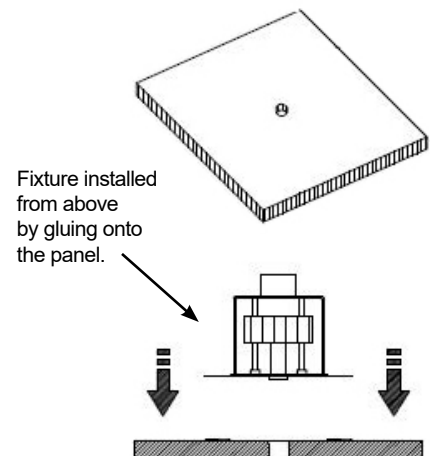

GENIUS BASIC NAKED

The Genius Basic Naked is a variation of the Genius Basic - perfect for tight ceiling conditions. It is **installed from above** by being glued on wood, cement, mirror and marble with a thickness of from 0.16" to a maximum of 1.18". Once installed the discreet aperture of 1.0" disappears into the surround.

TECHNICAL DATA

Wattage / Input	4W (500mA)
Power Supply	Remote, not included. See page 2.
Construction	Body: Aluminum, Steel
CCT	3000K (2700K, 4000K on request, consult factory)
CRI	>90
Delivered Lumens	239 lm (3000K)
Efficacy	59.8 lm/W (3000K)
Optics	24°
Finishes	Black
Fixture Dimensions	5.51 l x 3.15 w x 3.15" h
Aperture	Ø0.98"
Fixture Weight	1.43 lbs
LED Source	1 COB Professional LED
IP Rating	IP20

Fixture Dimensions:

ORDERING INFORMATION

Example: BU1071BL4R24M.30.WD.US. Power Supplies ordered separately.

BU1071BL4R24M		WD.US
Model No.	CCT	
BU1071BL4R24M	30 - 3000K (standard) 27 - 2700K (on request) 40 - 4000K (on request)	WD.US