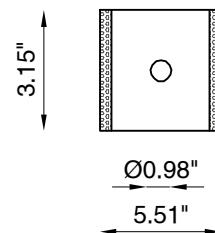

GENIUS BASIC NAKED

The Genius Basic Naked is a variation of the Genius Basic - perfect for tight ceiling conditions. It is **installed from above** by being glued on wood, cement, mirror and marble with a thickness of from 0.16" to a maximum of 1.18". Once installed the discreet aperture of 1.0" disappears into the surround.

TECHNICAL DATA

Wattage / Input	4W (500mA)
Power Supply	Remote, not included. See page 2.
Construction	Body: Aluminum, Steel
CCT	3000K (2700K, 4000K on request, consult factory)
CRI	>90
Delivered Lumens	239 lm (3000K)
Efficacy	59.8 lm/W (3000K)
Optics	24°
Finishes	Black
Fixture Dimensions	5.51 l x 3.15 w x 3.15" h
Aperture	Ø0.98"
Fixture Weight	1.43 lbs
LED Source	1 COB Professional LED
IP Rating	IP20

Fixture Dimensions:

ORDERING INFORMATION

Example: BU1071BL4R24M.30.WD.US. Power Supplies ordered separately.

BU1071BL4R24M		WD.US
Model No.	CCT	
BU1071BL4R24M	30 - 3000K (standard) 27 - 2700K (on request) 40 - 4000K (on request)	WD.US

For other power supply options consult factory.

PHOTOMETRIC DATA

Note: All photometry is 3000K

Maximum Candela = 892.6

PHOTOMETRIC FILENAME : GENIUS BASIC NAKED - BU1071BL4R24M.IES

Job Name/Date:

Fixture Type Designation: