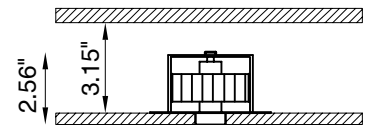

GENIUS BASIC NAKED

The Genius Basic Naked is a variation of the Genius Basic - perfect for tight ceiling conditions. It is **installed from above** by being glued on wood, cement, mirror and marble with a thickness of from 0.16" to a maximum of 1.18". Once installed the discreet aperture of 1.0" disappears into the surround.

TECHNICAL DATA

Wattage / Input	4W (500mA)
Power Supply	Remote, not included. See page 2.
Construction	Body: Aluminum, Steel
CCT	3000K (2700K, 4000K on request, consult factory)
CRI	>90
Delivered Lumens	239 lm (3000K)
Efficacy	59.8 lm/W (3000K)
Optics	24°
Finishes	Black
Fixture Dimensions	5.51 l x 3.15 w x 3.15" h
Aperture	Ø0.98"
Fixture Weight	1.43 lbs
LED Source	1 COB Professional LED
IP Rating	IP20

Fixture Dimensions:

ORDERING INFORMATION

Example: BU1071BL4R24M.30.WD.US. Power Supplies ordered separately.

BU1071BL4R24M		WD.US
Model No.	CCT	
BU1071BL4R24M	30 - 3000K (standard) 27 - 2700K (on request) 40 - 4000K (on request)	WD.US