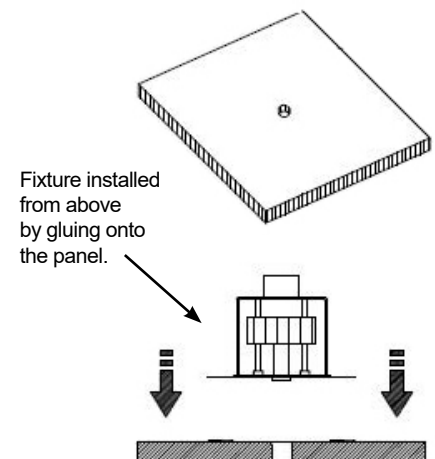

GENIUS BASIC NAKED IP65

The Genius Basic Naked IP65 is an outdoor version of the Genius Basic Naked with a protection rating of IP65. It is **installed from above** by being glued on wood, cement, mirror or marble, with a thickness of from 0.16" to a maximum of 1.18". Once installed the discreet aperture of 1.0" disappears into the surround.

TECHNICAL DATA

Wattage / Input	4W (500mA)
Power Supply	Remote, not included. See page 2.
Construction	Body: Aluminum, Steel
CCT	3000K (standard) (2700K, 4000K on request, consult factory)
CRI	>90
Delivered Lumens	239 lm (3000K)
Efficacy	59.8 lm/W
Optics	24°
Finishes	Black
Fixture Dimensions	5.51 l x 3.15 w x 3.15" h
Aperture	Ø0.98"
Fixture Weight	1.43 lbs
LED Source	1 COB Professional LED
IP Rating	IP65

Fixture Dimensions:

ORDERING INFORMATION

Example: BU2071BL4R24M.30.WD.US. Power Supplies ordered separately.

BU2071BL4R24M		WD.US
Model No.	CCT	
BU2071BL4R24M	30 - 3000K (standard) 27 - 2700K (on request) 40 - 4000K (on request)	WD.US