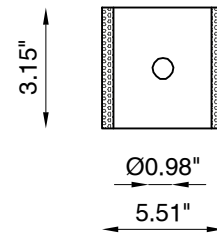

GENIUS BASIC NAKED IP65

The Genius Basic Naked IP65 is an outdoor version of the Genius Basic Naked with a protection rating of IP65. It is **installed from above** by being glued on wood, cement, mirror or marble, with a thickness of from 0.16" to a maximum of 1.18". Once installed the discreet aperture of 1.0" disappears into the surround.

TECHNICAL DATA

Wattage / Input	4W (500mA)
Power Supply	Remote, not included. See page 2.
Construction	Body: Aluminum, Steel
CCT	3000K (standard) (2700K, 4000K on request, consult factory)
CRI	>90
Delivered Lumens	239 lm (3000K)
Efficacy	59.8 lm/W
Optics	24°
Finishes	Black
Fixture Dimensions	5.51 l x 3.15 w x 3.15" h
Aperture	Ø0.98"
Fixture Weight	1.43 lbs
LED Source	1 COB Professional LED
IP Rating	IP65

Fixture Dimensions:

ORDERING INFORMATION

Example: BU2071BL4R24M.30.WD.US. Power Supplies ordered separately.

BU2071BL4R24M		WD.US
Model No.	CCT	
BU2071BL4R24M	30 - 3000K (standard) 27 - 2700K (on request) 40 - 4000K (on request)	WD.US