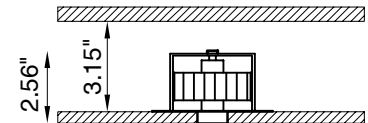

GENIUS BASIC NAKED IP65

The Genius Basic Naked IP65 is an outdoor version of the Genius Basic Naked with a protection rating of IP65. It is **installed from above** by being glued on wood, cement, mirror or marble, with a thickness of from 0.16" to a maximum of 1.18". Once installed the discreet aperture of 1.0" disappears into the surround.

TECHNICAL DATA

Wattage / Input	4W (500mA)
Power Supply	Remote, not included. See page 2.
Construction	Body: Aluminum, Steel
CCT	3000K (standard) (2700K, 4000K on request, consult factory)
CRI	>90
Delivered Lumens	239 lm (3000K)
Efficacy	59.8 lm/W
Optics	24°
Finishes	Black
Fixture Dimensions	5.51 l x 3.15 w x 3.15" h
Aperture	Ø0.98"
Fixture Weight	1.43 lbs
LED Source	1 COB Professional LED
IP Rating	IP65

Fixture Dimensions:

ORDERING INFORMATION

Example: BU2071BL4R24M.30.WD.US. Power Supplies ordered separately.

BU2071BL4R24M		WD.US
Model No.	CCT	
BU2071BL4R24M	30 - 3000K (standard) 27 - 2700K (on request) 40 - 4000K (on request)	WD.US