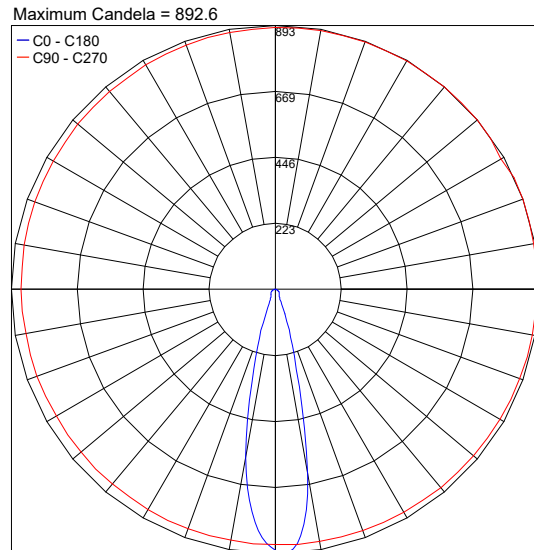

SUGGESTED POWER SUPPLIES

500mA

Part Number	Description	Input/Output	Fixtures
PPLT00466-P	0-10V Dimming to 1%	120-277VAC to 500mA, 10W, Class 2	1-2
PPLT00497	Phase Dim (120V Only)	120VAC to 500mA, 12W, Class 2	1-3
PPLT00465-P	0-10V Dimming to 1.0%	120-277VAC to 500mA 20W, Class 2	1-5
PPLT00527	Phase Dim (120V Only)	120VAC to 500mA, 25W, Class 2, IP66	3-6
PPLT00308-P	0-10V Dimming to 0.1%	120-277VAC to 500mA, 30W, Class 2	1-7
PPLT00480-P	0-10V Dimming to 1.0%	120-277VAC to 500mA, 30W, Class 2	1-7

Suggested Lutron Compatible Drivers

Part Number	Option	Lutron SKU	Dim Range	Description	Input/Output	Fixtures
PPLT00259	L3DAE / L3DA3W	L3DA	100%-1%	Hi-Lume™ 1% EcoSystem™ or 1% 3-Wire LED Driver	120-277VAC, 10W	2-2
PPLT00195	L3DAE / L3DA3W	L3DA	100%-1%	Hi-Lume™ 1% EcoSystem™ or 1% 3-Wire LED Driver	120-277VAC, 19W	3-4
PPLT00180	L3DAE / L3DA3W	L3DA	100%-1%	Hi-Lume™ 1% EcoSystem™ or 1% 3-Wire LED Driver	120-277VAC, 27W	6-6

For other power supply options consult factory.

PHOTOMETRIC DATA

Note: All photometry is 3000K

PHOTOMETRIC FILENAME : GENIUS BASIC NAKED - BU1071BL4R24M.IES

Job Name/Date:

Fixture Type Designation: