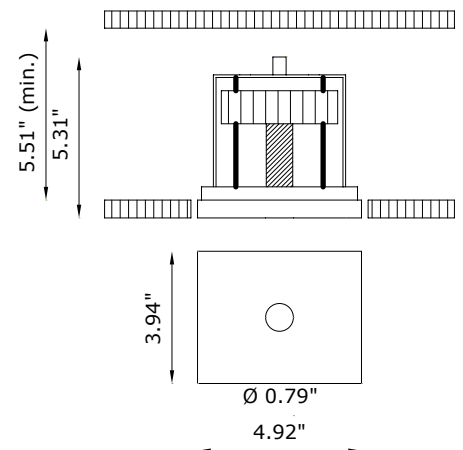

## TECHNICAL DATA

<b>Wattage / Input</b>	8.5W (700mA)
<b>Power Supply</b>	Remote, not included. See page 2.
<b>Construction</b>	Body: AirCoral® Frame: Steel Aluminum Heat Sink
<b>CCT</b>	3000K (2700K, 4000K on request)
<b>CRI</b>	>90
<b>Delivered Lumens</b>	606 lm (3000K)
<b>Efficacy</b>	71.2 lm/W
<b>Optics</b>	40°
<b>Finishes</b>	Black inner collar
<b>Cut-Out Dimensions</b>	5.31" x 4.33"
<b>Fixture Dimensions</b>	4.92" x 3.94" x 5.31" h
<b>Aperture</b>	Ø0.79"
<b>Fixture Weight</b>	1.76 lbs
<b>LED Source</b>	1 COB LED Removable Cartridge
<b>IP Rating</b>	IP20
<b>JA8</b>	Certified

Ceiling Cut-Out: 5.31" x 4.33"  
Fixture Dimensions:

The body is made of Aircoral® a unique patented composite material that actually purifies the air. It can be calculated how many cubic feet each fixture will purify. See website for Aircoral® calculator.