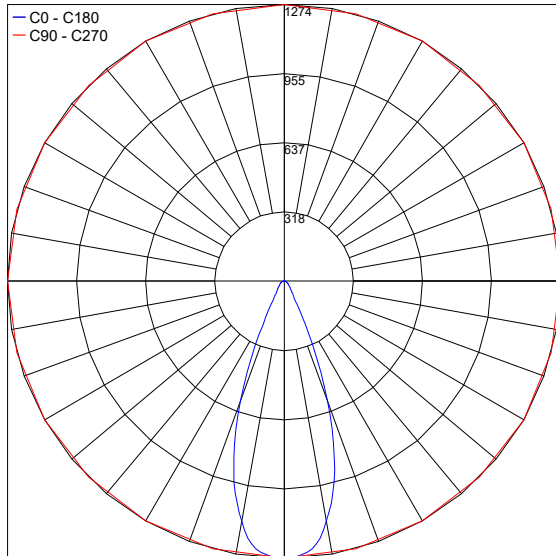

## PHOTOMETRIC DATA

Maximum Candela = 1274

Job Name/Date:

Fixture Type Designation: