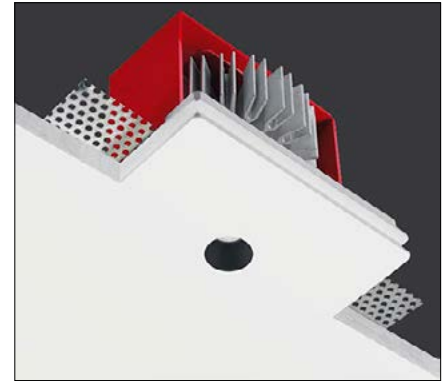

Genius Black is a small and powerful recessed LED downlight with an aperture less than 1" in diameter. Easy access to LED module via a unique spring loaded mechanism. JA8-2016 Certified and can be used in IC, Chicago Plenum ceilings. For concrete pour ceilings, see Genius Concrete in the Outdoor catalog.

## TECHNICAL DATA

<b>Wattage / Input</b>	8.5W (700mA)
<b>Power Supply</b>	Remote, not included. See page 2.
<b>Construction</b>	Body: AirCoral® Frame: Steel Aluminum Heat Sink
<b>CCT</b>	3000K (2700K, 4000K on request)
<b>CRI</b>	>90
<b>Delivered Lumens</b>	606 lm (3000K)
<b>Efficacy</b>	71.2 lm/W
<b>Optics</b>	40°
<b>Finishes</b>	Black inner collar
<b>Cut-Out Dimensions</b>	5.31" x 4.33"
<b>Fixture Dimensions</b>	4.92" x 3.94" x 5.31" h
<b>Aperture</b>	Ø0.79"
<b>Fixture Weight</b>	1.76 lbs
<b>LED Source</b>	1 COB LED Removable Cartridge
<b>IP Rating</b>	IP20
<b>JA8</b>	Certified

Ceiling Cut-Out: 5.31" x 4.33"  
Fixture Dimensions:

The body is made of Aircoral® a unique patented composite material that actually purifies the air. It can be calculated how many cubic feet each fixture will purify. See website for Aircoral® calculator.