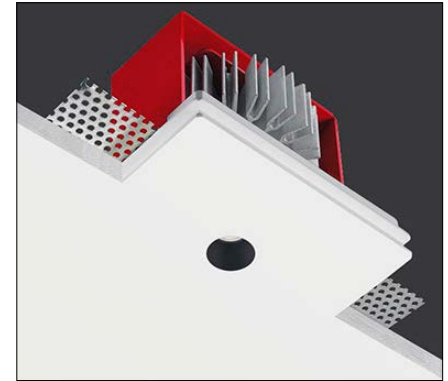

Genius Black is a small and powerful recessed LED downlight with an aperture less than 1" in diameter. Easy access to LED module via a unique spring loaded mechanism. JA8-2016 Certified and can be used in IC, Chicago Plenum ceilings. For concrete pour ceilings, see Genius Concrete in the Outdoor catalog.

## TECHNICAL DATA

|                           |   |
|---------------------------|---|
| <b>Wattage / Input</b>    | 8.5W (700mA)  |
| <b>Power Supply</b>       | Remote, not included. See page 2.                     |
| <b>Construction</b>       | Body: AirCoral®<br>Frame: Steel<br>Aluminum Heat Sink |
| <b>CCT</b>                | 3000K (2700K, 4000K on request)                       |
| <b>CRI</b>                | >90   |
| <b>Delivered Lumens</b>   | 606 lm (3000K)  |
| <b>Efficacy</b>           | 71.2 lm/W   |
| <b>Optics</b>             | 40°   |
| <b>Finishes</b>           | Black inner collar                                    |
| <b>Cut-Out Dimensions</b> | 5.31" x 4.33"   |
| <b>Fixture Dimensions</b> | 4.92" x 3.94" x 5.31" h                               |
| <b>Aperture</b>           | Ø0.79"  |
| <b>Fixture Weight</b>     | 1.76 lbs  |
| <b>LED Source</b>         | 1 COB LED Removable Cartridge                         |
| <b>IP Rating</b>          | IP20  |
| <b>JA8</b>                | Certified   |

Ceiling Cut-Out: 5.31" x 4.33"  
Fixture Dimensions:

The body is made of Aircoral® a unique patented composite material that actually purifies the air. It can be calculated how many cubic feet each fixture will purify. See website for Aircoral® calculator.