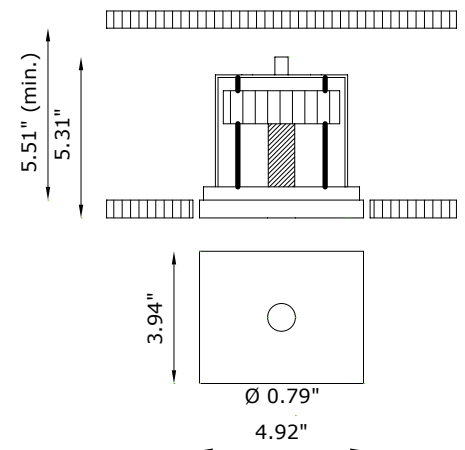

## TECHNICAL DATA

|                           |   |
|---------------------------|---|
| <b>Wattage / Input</b>    | 8.5W (700mA)  |
| <b>Power Supply</b>       | Remote, not included. See page 2.                     |
| <b>Construction</b>       | Body: AirCoral®<br>Frame: Steel<br>Aluminum Heat Sink |
| <b>CCT</b>                | 3000K (2700K, 4000K on request)                       |
| <b>CRI</b>                | >90   |
| <b>Delivered Lumens</b>   | 606 lm (3000K)  |
| <b>Efficacy</b>           | 71.2 lm/W   |
| <b>Optics</b>             | 40°   |
| <b>Finishes</b>           | Black inner collar                                    |
| <b>Cut-Out Dimensions</b> | 5.31" x 4.33"   |
| <b>Fixture Dimensions</b> | 4.92" x 3.94" x 5.31" h                               |
| <b>Aperture</b>           | Ø0.79"  |
| <b>Fixture Weight</b>     | 1.76 lbs  |
| <b>LED Source</b>         | 1 COB LED Removable Cartridge                         |
| <b>IP Rating</b>          | IP20  |
| <b>JA8</b>                | Certified   |

Ceiling Cut-Out: 5.31" x 4.33"  
Fixture Dimensions:

The body is made of Aircoral® a unique patented composite material that actually purifies the air. It can be calculated how many cubic feet each fixture will purify. See website for Aircoral® calculator.