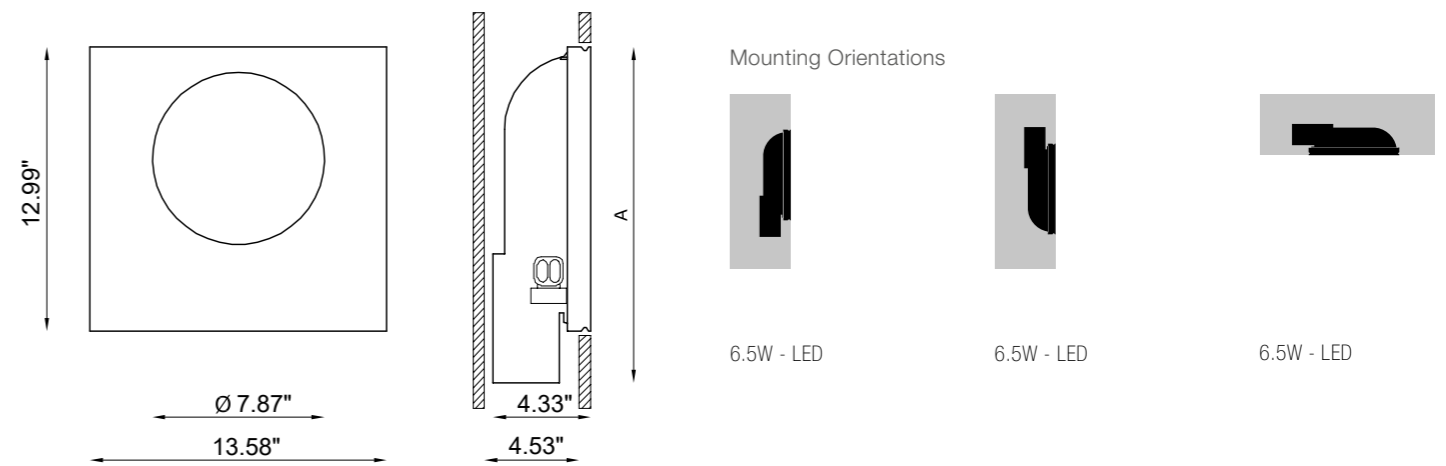

# GLOBE

Elegant, a circular design that floods spaces with suffused lighting, creating delicate and stylish atmospheres. Globe is a totally disappearing indoor recessed luminaire, installable on plasterboard or brick walls and ceilings, with a body made of AirCoral®. Globe creates with it's wall-washer parabola a luminous circle that has a precise aim: giving light the role of absolute protagonist, adding value on any space it is installed in.

## TECHNICAL FEATURES

Code	BU6289.AC.US
Type	Wall-washer 
Material	AC: AirCoral®
Absorption capacity*	157.26 ft <sup>2</sup>
Weight	13.23 lbs
Mounting	Wall and ceiling recessed
IP rating	IP40
Control gear	Integral 120VAC
Dimensions	A: 12.99"
Cut out for plasterboard	13.78" x 13.39"
Lamp type	LED 
Lamp wattage	6.5W
Lumens/watt	124 lm/W
Luminous efficacy	810 lm - 3000K (2700K, 4000K on request)
Light distribution	Wide beam 120°
Light color	White 3000K
Light hole	Ø 7.87"
CRI	>90