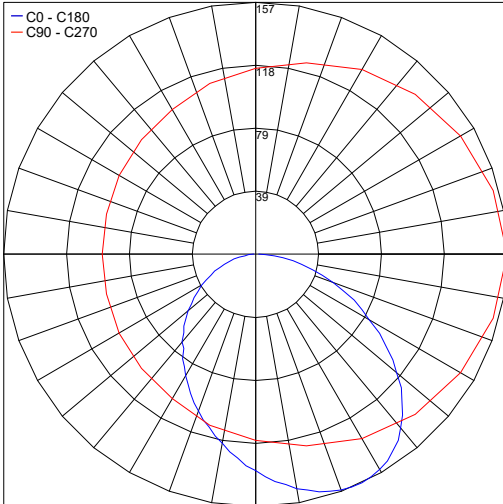

TECHNICAL DATA

Wattage / Input	6.5W (120VAC)
Power Supply	Integral
Construction	Body: AirCoral®
CCT	3000K (2700K, 4000K on request)
CRI	>90
Delivered Lumens	810 lm (3000K)
Efficacy	124.6 lm/W
Optics	120°
Finishes	AirCoral® - suitable for painting
Fixture Dimensions	13.58" l x 4.33" w x 12.99" h
Cut-out Dimension	13.78" x 13.39"
Aperature	Ø7.87"
Fixture Weight	13.23 lbs
IP Rating	IP40

6.5W - LED

ORDERING INFORMATION

Example: BU6289.AC.US. Power Supplies ordered separately.

BU6289	AC	US
Model No.	Finish	
BU6289	AC - AirCoral®	US

Job Name/Date:

Fixture Type Designation:

PHOTOMETRIC DATA

Note all Photometry is 3000K

Maximum Candela = 157.2

PHOTOMETRIC FILENAME : GLOBE BU6289.AC 6.5W 3000K.IES

Job Name/Date:

Fixture Type Designation: