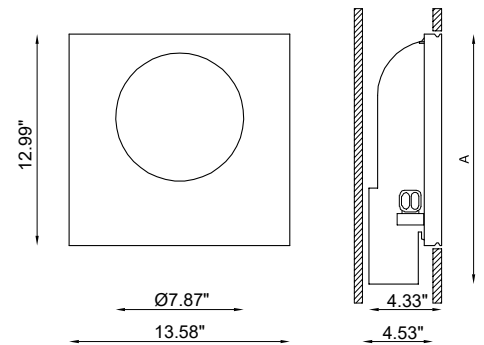

TECHNICAL DATA

Wattage / Input	6.5W (120VAC)
Power Supply	Integral
Construction	Body: AirCoral®
CCT	3000K (2700K, 4000K on request)
CRI	>90
Delivered Lumens	810 lm (3000K)
Efficacy	124.6 lm/W
Optics	120°
Finishes	AirCoral® - suitable for painting
Fixture Dimensions	13.58" l x 4.33" w x 12.99" h
Cut-out Dimension	13.78" x 13.39"
Aperature	Ø7.87"
Fixture Weight	13.23 lbs
IP Rating	IP40

The body is made of Aircoral® a unique patented composite material that actually purifies the air. It can be calculated how many cubic feet each fixture will purify. See website for Aircoral® calculator.

Additionally, Aircoral® is:

- Antibacterial.
- Antifungal.
- Scratch-resistant.
- Dust-resistant.
- Suitable for painting.
- LEED recognized material.

Fixture Dimensions