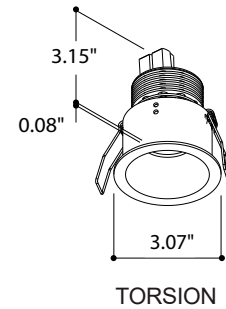

TECHNICAL DATA

| | |
|---------------------------|--|
| Wattage / Input | 7.8W (700mA) |
| Power Supply | Remote, not included. See page 2. |
| CCT | 2700K, 3000K (4000K on request) |
| CRI | >90 |
| BUG Rating | B1-U2-G0 (3000K) |
| Delivered Lumens | 617 lm (3000K) |
| Efficacy | 79.1 lm/W (3000K) |
| Optics | 36° |
| Finishes | Textured White, Textured Black |
| Fixture Dimensions | Ø3.07" x 3.15" - Torsion Ø3.07" x 3.74" - Leaf |
| Cutout Dimensions | Ø2.76" - Installation Depth 3.35" (Torsion) Ø2.76" Solid - Install Depth 3.94" (Leaf) Ø2.17" Hollow - Install Depth 3.35" (Leaf) |
| Fixture Weight | 0.44 lbs |
| LED Source | LUXEON M LED |
| Lumen Maintenance | 50,000 hrs (Ta 25°C) |
| Color Consistency | 3-Step MacAdam |
| IP Rating | IP54 |

Fixture Dimensions

ORDERING INFORMATION

Example: T249026. Power Supplies / Accessories ordered separately.

| |
|--|
| |
|--|

| Model No. | Description |
|-----------|---|
| T249017 | Helax 70 Out Torsion, 2700K, Textured White |
| T249016 | Helax 70 Out Torsion, 2700K, Textured Black |
| T249027 | Helax 70 Out Torsion, 3000K, Textured White |
| T249026 | Helax 70 Out Torsion, 3000K, Textured Black |
| T249047 | Helax 70 Out Leaf, 2700K, Textured White |
| T249046 | Helax 70 Out Leaf, 2700K, Textured Black |
| T249057 | Helax 70 Out Leaf, 3000K, Textured White |
| T249056 | Helax 70 Out Leaf, 3000K, Textured Black |