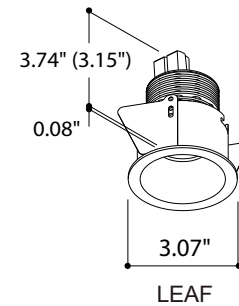

TECHNICAL DATA

| | |
|---------------------------|--|
| Wattage / Input | 7.8W (700mA) |
| Power Supply | Remote, not included. See page 2. |
| CCT | 2700K, 3000K (4000K on request) |
| CRI | >90 |
| BUG Rating | B1-U2-G0 (3000K) |
| Delivered Lumens | 617 lm (3000K) |
| Efficacy | 79.1 lm/W (3000K) |
| Optics | 36° |
| Finishes | Textured White, Textured Black |
| Fixture Dimensions | Ø3.07" x 3.15" - Torsion Ø3.07" x 3.74" - Leaf |
| Cutout Dimensions | Ø2.76" - Installation Depth 3.35" (Torsion) Ø2.76" Solid - Install Depth 3.94" (Leaf) Ø2.17" Hollow - Install Depth 3.35" (Leaf) |
| Fixture Weight | 0.44 lbs |
| LED Source | LUXEON M LED |
| Lumen Maintenance | 50,000 hrs (Ta 25°C) |
| Color Consistency | 3-Step MacAdam |
| IP Rating | IP54 |

Fixture Dimensions

ORDERING INFORMATION

Example: T249026. Power Supplies / Accessories ordered separately.

| |
|--|
| |
|--|

| Model No. | Description |
|-----------|---|
| T249017 | Helax 70 Out Torsion, 2700K, Textured White |
| T249016 | Helax 70 Out Torsion, 2700K, Textured Black |
| T249027 | Helax 70 Out Torsion, 3000K, Textured White |
| T249026 | Helax 70 Out Torsion, 3000K, Textured Black |
| T249047 | Helax 70 Out Leaf, 2700K, Textured White |
| T249046 | Helax 70 Out Leaf, 2700K, Textured Black |
| T249057 | Helax 70 Out Leaf, 3000K, Textured White |
| T249056 | Helax 70 Out Leaf, 3000K, Textured Black |