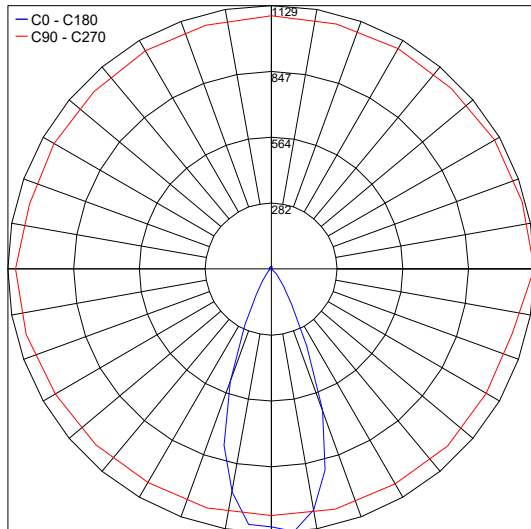

TECHNICAL DATA

| | |
|---------------------------|--|
| Wattage / Input | 7.8W (700mA) |
| Power Supply | Remote, not included. See page 2. |
| CCT | 2700K, 3000K (4000K on request) |
| CRI | >90 |
| BUG Rating | B1-U2-G0 (3000K) |
| Delivered Lumens | 617 lm (3000K) |
| Efficacy | 79.1 lm/W (3000K) |
| Optics | 36° |
| Finishes | Textured White, Textured Black |
| Fixture Dimensions | Ø3.07" x 3.15" - Torsion Ø3.07" x 3.74" - Leaf |
| Cutout Dimensions | Ø2.76" - Installation Depth 3.35" (Torsion) Ø2.76" Solid - Install Depth 3.94" (Leaf) Ø2.17" Hollow - Install Depth 3.35" (Leaf) |
| Fixture Weight | 0.44 lbs |
| LED Source | LUXEON M LED |
| Lumen Maintenance | 50,000 hrs (Ta 25°C) |
| Color Consistency | 3-Step MacAdam |
| IP Rating | IP54 |

For other power supply options consult factory.

ACCESSORIES - Installation

T498100
Installation Frame for Plaster

PHOTOMETRIC DATA

Note all Photometry is 3000K

Maximum Candela = 1128.7

PHOTOMETRIC FILENAME : HELAX 70 OUT TORSION 3000K 36° IP54.IES