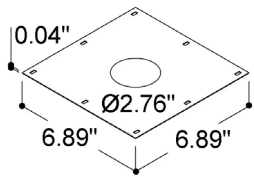

HELAX 70 OUT

LEAF / TORSION

SUGGESTED POWER SUPPLIES

700mA

Part Number	Description	Input/Output	# of Fixtures
PPLT00498	Phase Dim (120V only)	120VAC to 700mA, 12W, Class 2, DAMP	1-1
PPLT00465-P	0-10V Dimming to 1.0%	120-277VAC to 700mA, 20W, Class 2, DAMP	1-2
PPLT00261	Leading / Trailing Edge Dimming to 10% (120V only)	120-277VAC to 700mA, 32W, Class 2	2-3
PPLT00309-P	0-10V Dimming to 0.1%	120-277VAC to 700mA, 50W, Class 2, DAMP	1-4

Suggested Lutron Compatible

Part Number	Option	Lutron SKU	Dim Range	Description	Input/Output	# of Fixtures
PPLT00515	L3DAE / L3DA3W	L3DA	100%-1%	Hi-Lume™ 1% EcoSystem™ or 1% 3-Wire LED Driver	120-277VAC to 700mA, 14W, Class 2	1-1
PPLT00635	PEQOE	PEQO	100%-1%	Hi-Lume™ Premier 0.1% EcoSystem™ F2B LED Driver	120/277VAC to 700mA, 20W, Class 2	1-2

For other power supply options consult factory.

ACCESSORIES - Installation

T498100
Installation Frame for Plaster