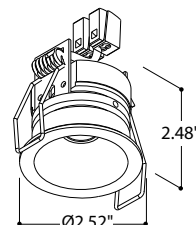

TAL

designplan® 

2.20 in. / Installation depth 2.76 in. solid ceilings

2.17 in. / Installation depth 2.17 in. hollow ceilings

LEAF

2.17 in. Installation depth 2.56 in.

TORSION

Helax SML Out Leaf / Torsion