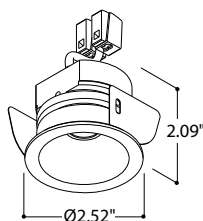

TAL

designplan® 

2.20 in. / Installation depth 2.76 in. solid ceilings

2.17 in. / Installation depth 2.17 in. hollow ceilings

LEAF

2.17 in. Installation depth 2.56 in.

TORSION

Helax SML Out Leaf / Torsion