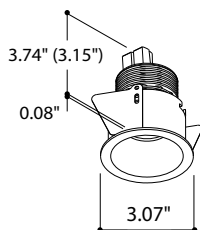

Helax family members:

2.76 in.
Installation depth
3.35 in. hollow ceilings /
3.94 in. solid ceilings

LEAF

2.76 in.
Installation depth
3.35 in.

TORSION

Helax 70 Out Haloed Leaf / Torsion

LUXEON M - 7.84W - 700mA DC - (11.2 Vf)