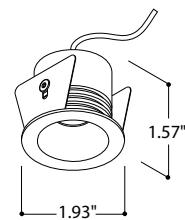

1.57 in.

Installation depth 2.36 in.

housing	2700K	3000K
text. black	T178946	T178947
text. white	T178940	T178941

4000K on demand

CASAMBI
ON DEMAND

Helax family members: