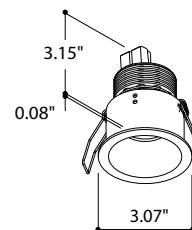

Helax family members:

2.76 in.
Installation depth
3.35 in. hollow ceilings /
3.94 in. solid ceilings

LEAF

2.76 in.
Installation depth
3.35 in.

TORSION

Helax 70 Out Haloed Leaf / Torsion

LUXEON M - 7.84W - 700mA DC - (11.2 Vf)