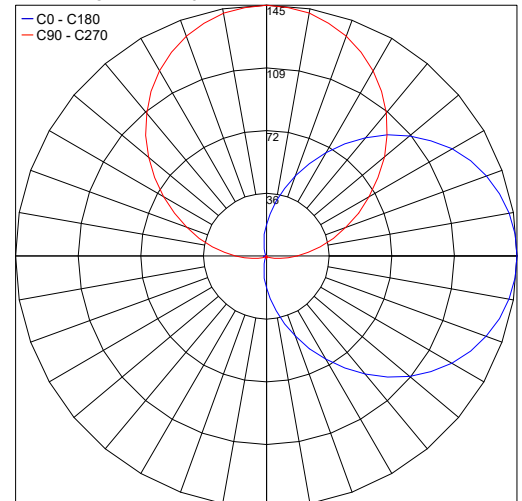

TECHNICAL DATA

Wattage / Input	12W (120VAC)
Power Supply	Integral
Construction	Body/Frame: High Corrosion Resistance, Die-Cast Copper-Free Aluminum Lens: Tempered, Frosted Safety Glass
CCT	3000K, 4000K
Delivered Lumens	574 lm (3000K)
Efficacy	47.8 lm/W
Optics	Diffuse
Finishes	Textured Gray, Anthracite Gray, Matte Black (on request)
Fixture Dimensions	13.94" l x 4.72" h x 1.42" w
Fixture Weight	6.6 lbs
LED Source	21 Mid-Power CREE "XH-G" LED
IP Rating	IP65
IK Rating	IK08

Fixture Dimensions:
13.94" l x 4.72" h x 1.42" w

ORDERING INFORMATION

Example: 402403P-30K-DIF-MB

402403P	-		-	DIF	
Model No.	CCT	Optics	Finish		
402403P	30K - 3000K 40K - 4000K	DIF - Diffuse	TG - Textured Gray AG - Anthracite Gray MB - Matte Black (on request)		

PHOTOMETRIC DATA

Note all Photometry is 3000K

Maximum Candela = 145

Job Name/Date:

Fixture Type Designation: