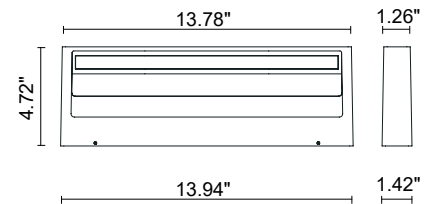

TECHNICAL DATA

Wattage / Input	12W (120VAC)
Power Supply	Integral
Construction	Body/Frame: High Corrosion Resistance, Die-Cast Copper-Free Aluminum Lens: Tempered, Frosted Safety Glass
CCT	3000K, 4000K
Delivered Lumens	574 lm (3000K)
Efficacy	47.8 lm/W
Optics	Diffuse
Finishes	Textured Gray, Anthracite Gray, Matte Black (on request)
Fixture Dimensions	13.94" l x 4.72" h x 1.42" w
Fixture Weight	6.6 lbs
LED Source	21 Mid-Power CREE "XH-G" LED
IP Rating	IP65
IK Rating	IK08

Fixture Dimensions:
13.94" l x 4.72" h x 1.42" w

ORDERING INFORMATION

Example: 402403P-30K-DIF-MB

402403P	-		-	DIF	
Model No.	CCT	Optics	Finish		
402403P	30K - 3000K 40K - 4000K	DIF - Diffuse	TG - Textured Gray AG - Anthracite Gray MB - Matte Black (on request)		

PHOTOMETRIC DATA

Note all Photometry is 3000K

Maximum Candela = 145

Job Name/Date:

Fixture Type Designation: