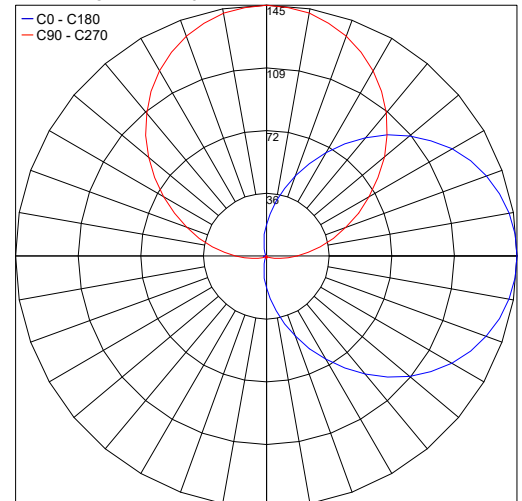

TECHNICAL DATA

Wattage / Input	12W (120VAC)
Power Supply	Integral
Construction	Body/Frame: High Corrosion Resistance, Die-Cast Copper-Free Aluminum Lens: Tempered, Frosted Safety Glass
CCT	3000K, 4000K
BUG Rating	B0-U3-G1
Delivered Lumens	574 lm (3000K)
Efficacy	47.8 lm/W
Optics	Diffuse
Finishes	Textured Gray, Anthracite Gray, Matte Black (on request)
Fixture Dimensions	13.94" l x 4.72" h x 1.42" w
Fixture Weight	6.6 lbs
LED Source	21 Mid-Power CREE "XH-G" LED
IP Rating	IP65
IK Rating	IK08

Fixture Dimensions:
13.94" l x 4.72" h x 1.42" w

ORDERING INFORMATION

Example: 402403P-30K-DIF-MB

402403P	-		-	DIF	
Model No.	CCT	Optics	Finish		
402403P	30K - 3000K 40K - 4000K	DIF - Diffuse	TG - Textured Gray AG - Anthracite Gray MB - Matte Black (on request)		

PHOTOMETRIC DATA

Note all Photometry is 3000K

Maximum Candela = 145

Job Name/Date:

Fixture Type Designation: