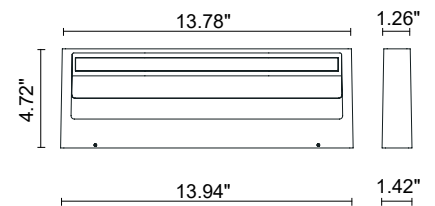

TECHNICAL DATA

Wattage / Input	12W (120VAC)
Power Supply	Integral
Construction	Body/Frame: High Corrosion Resistance, Die-Cast Copper-Free Aluminum Lens: Tempered, Frosted Safety Glass
CCT	3000K, 4000K
BUG Rating	B0-U3-G1
Delivered Lumens	574 lm (3000K)
Efficacy	47.8 lm/W
Optics	Diffuse
Finishes	Textured Gray, Anthracite Gray, Matte Black (on request)
Fixture Dimensions	13.94" l x 4.72" h x 1.42" w
Fixture Weight	6.6 lbs
LED Source	21 Mid-Power CREE "XH-G" LED
IP Rating	IP65
IK Rating	IK08

Fixture Dimensions:
13.94" l x 4.72" h x 1.42" w

ORDERING INFORMATION

Example: 402403P-30K-DIF-MB

402403P	-		-	DIF	
Model No.	CCT	Optics	Finish		
402403P	30K - 3000K 40K - 4000K	DIF - Diffuse	TG - Textured Gray AG - Anthracite Gray MB - Matte Black (on request)		

PHOTOMETRIC DATA

Note all Photometry is 3000K

Maximum Candela = 145

Job Name/Date:

Fixture Type Designation: