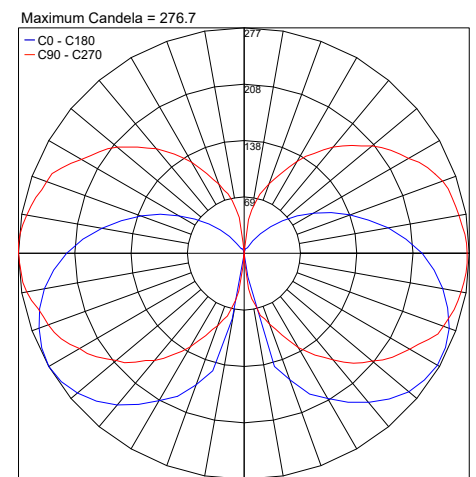

PHOTOMETRIC DATA

Note all Photometry is 3000K

PHOTOMETRIC FILENAME : HORIZON MEDIUM 02 LED 3000K 23W 402404.IES

Job Name/Date:

Fixture Type Designation: