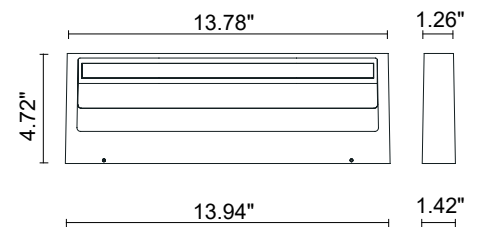

HORIZON MEDIUM 02

Horizon Medium 02 is an outdoor rectangular surface-mounted fixture with a double (up/down) light emission. It comes with diffuse optics, 2 color temperatures and 2 standard finishes. Also available in a smaller version, Horizon Mini 02, and a down version, Horizon Medium 01.

TECHNICAL DATA

Wattage / Input	23W (120VAC)
Power Supply	Integral
Construction	Body: High Corrosion Resistance, Die-Cast Copper-Free Aluminum Body Lens: Tempered, Frosted Safety Glass
CCT	3000K, 4000K
BUG Rating	B1-U3-G1 (3000K)
Delivered Lumens	1204 lm (3000K)
Efficacy	52.4 lm/W
Optics	Diffuse
Finishes	Textured Gray, Anthracite Gray, Matte Black (on request)
Fixture Dimensions	13.94" l x 4.72" h x 1.42" w
Fixture Weight	6.6 lbs
LED Source	42 Mid Power CREE "XH-G" LED
IP Rating	IP65
IK Rating	IK08

Fixture Dimensions:
13.94" l x 4.72" h x 1.42" w

ORDERING INFORMATION

Example: 402404P-30K-DIF-MB

402404P	-		-	DIF	-	
Model #	CCT	Optics	Finish			
402404P	30K - 3000K 40K - 4000K	DIF - Diffuse	TG - Textured Gray AG - Anthracite Gray MB - Matte Black (on request)			