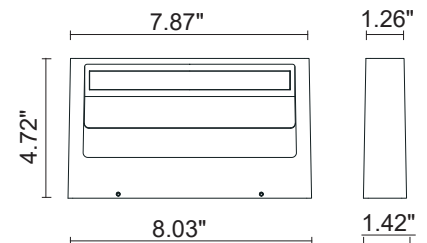

# HORIZON MINI 01

Horizon Mini 01 is an outdoor rectangular surface-mounted fixture with a single (down) light emission. It comes with diffuse optics, 2 color temperatures and 2 standard finishes. Also available in a larger version, Horizon Medium 01, and a double beam version, Horizon Mini 02.

## TECHNICAL DATA

<b>Wattage / Input</b>	7W (120VAC)
<b>Power Supply</b>	Integral
<b>Construction</b>	Body: High Corrosion Resistance, Die-Cast Copper-Free Aluminum Lens: Tempered, Frosted Safety Glass
<b>CCT</b>	3000K, 4000K
<b>Delivered Lumens</b>	330 lm (3000K)
<b>Efficacy</b>	47.1 lm/W
<b>Optics</b>	Diffuse
<b>Finishes</b>	Textured Gray, Anthracite Gray, Matte Black (on request)
<b>Fixture Dimensions</b>	8.03" l x 4.72" h x 1.42" w
<b>Fixture Weight</b>	3.3 lbs
<b>LED Source</b>	10 Mid Power CREE "XH-G" LED
<b>IP Rating</b>	IP65
<b>IK Rating</b>	IK08

Fixture Dimensions:  
8.03" l x 4.72" h x 1.42" w