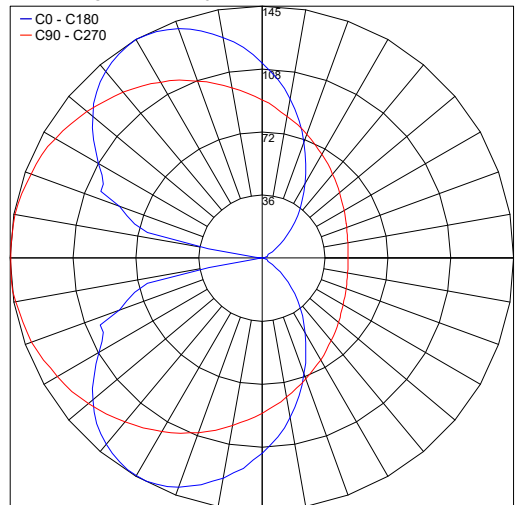

Fixture Dimensions:  
8.03" l x 4.72" h x 1.42" w

## PHOTOMETRIC DATA

Note all Photometry is 3000K

Maximum Candela = 144.5

Job Name/Date:

Fixture Type Designation: