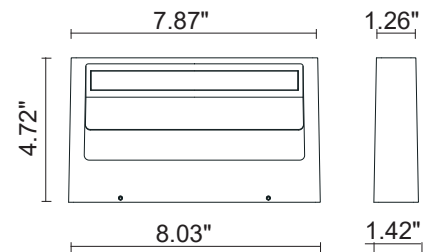

# HORIZON MINI 02

Horizon Mini 02 is an outdoor rectangular surface-mounted fixture with a double (up/down) light emission. It comes with diffuse optics, 2 color temperatures and 2 standard finishes. Also available in a larger version, Horizon Medium 02, and a single beam version, Horizon Mini 01.

## TECHNICAL DATA

<b>Wattage / Input</b>	14W (120VAC)
<b>Power Supply</b>	Integral
<b>Construction</b>	Body: High Corrosion Resistance, Die-Cast Copper-Free Aluminum Lens: Tempered, Frosted Safety Glass
<b>CCT</b>	3000K, 4000K
<b>BUG Rating</b>	B0-U3-G0
<b>Delivered Lumens</b>	650 lm (3000K)
<b>Efficacy</b>	46.4 lm/W
<b>Optics</b>	Diffuse
<b>Finishes</b>	Textured Gray, Anthracite Gray, Matte Black (on request)
<b>Fixture Dimensions</b>	8.03" l x 4.72" h x 1.42" w
<b>Fixture Weight</b>	2.2 lbs
<b>LED Source</b>	20 Mid Power CREE "XH-G" LED
<b>IP Rating</b>	IP65
<b>IK Rating</b>	IK08

Fixture Dimensions:  
8.03" l x 4.72" h x 1.42" w

## PHOTOMETRIC DATA

Note all Photometry is 3000K

Maximum Candela = 144.5

Job Name/Date:

Fixture Type Designation: