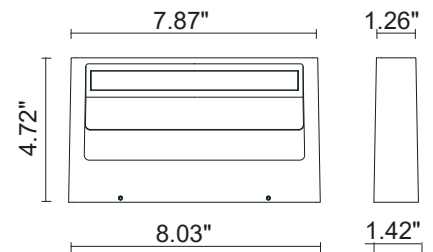

HORIZON MINI 02

Horizon Mini 02 is an outdoor rectangular surface-mounted fixture with a double (up/down) light emission. It comes with diffuse optics, 2 color temperatures and 2 standard finishes. Also available in a larger version, Horizon Medium 02, and a single beam version, Horizon Mini 01.

TECHNICAL DATA

Wattage / Input	14W (120VAC)
Power Supply	Integral
Construction	Body: High Corrosion Resistance, Die-Cast Copper-Free Aluminum Lens: Tempered, Frosted Safety Glass
CCT	3000K, 4000K
Delivered Lumens	650 lm (3000K)
Efficacy	46.4 lm/W
Optics	Diffuse
Finishes	Textured Gray, Anthracite Gray, Matte Black (on request)
Fixture Dimensions	8.03" l x 4.72" h x 1.42" w
Fixture Weight	2.2 lbs
LED Source	20 Mid Power CREE "XH-G" LED
IP Rating	IP65
IK Rating	IK08

Fixture Dimensions:
8.03" l x 4.72" h x 1.42" w

ORDERING INFORMATION

Example: 402402P-30K-DIF-MB

402402P	-		-	DIF	-	
Model No.	CCT	Optics	Finish			
402402P	30K - 3000K 40K - 4000K	DIF - Diffuse	TG - Textured Gray AG - Anthracite Gray MB - Matte Black (on request)			

PHOTOMETRIC DATA

Note all Photometry is 3000K

Maximum Candela = 144.5

Job Name/Date:

Fixture Type Designation: