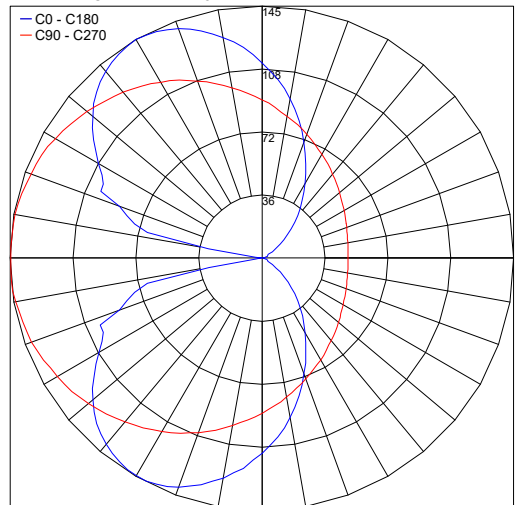

TECHNICAL DATA

Wattage / Input	14W (120VAC)
Power Supply	Integral
Construction	Body: High Corrosion Resistance, Die-Cast Copper-Free Aluminum Lens: Tempered, Frosted Safety Glass
CCT	3000K, 4000K
Delivered Lumens	650 lm (3000K)
Efficacy	46.4 lm/W
Optics	Diffuse
Finishes	Textured Gray, Anthracite Gray, Matte Black (on request)
Fixture Dimensions	8.03" l x 4.72" h x 1.42" w
Fixture Weight	2.2 lbs
LED Source	20 Mid Power CREE "XH-G" LED
IP Rating	IP65
IK Rating	IK08

Fixture Dimensions:
8.03" l x 4.72" h x 1.42" w

ORDERING INFORMATION

Example: 402402P-30K-DIF-MB

402402P	-		-	DIF	-	
Model No.	CCT	Optics	Finish			
402402P	30K - 3000K 40K - 4000K	DIF - Diffuse	TG - Textured Gray AG - Anthracite Gray MB - Matte Black (on request)			

PHOTOMETRIC DATA

Note all Photometry is 3000K

Maximum Candela = 144.5

Job Name/Date:

Fixture Type Designation: