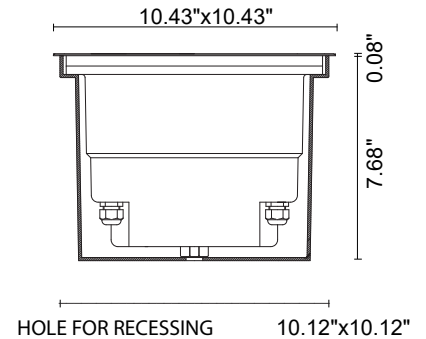

TECHNICAL DATA

Wattage / Input	24W (120VAC)
Power Supply	Integral
Construction	Body: Die-Cast Copper-Free Aluminum Trim: Stainless Steel AISI 304 Lens: Tempered Safety Glass Cable Length: 3.28'
CCT	3000K, 4000K
BUG Rating	B0-U5-G0
Delivered Lumens	2304 lm (3000K, 10°)
Efficacy	96.0 lm/W (3000K, 10°)
Optics	3 Standard, See Below
Finishes	Stainless Steel
Fixture Dimensions	10.43" x 10.43" x 7.76" h
Cut-out Dimension	10.12" x 10.12"
LED Source	16 x 1.5W High Power CREE "XP-G3" LED
Fixture Weight	12.6 lbs
IP Rating	IP67
IK Rating	IK10
Static Weight Resistance	Max 11,000 lbs

Fixture Dimensions

ORDERING INFORMATION

Example: 202009P-30K-10-SS

202009P	-		-		-	SS
Model No.	CCT	Optics	Finish			
202009P	30K - 3000K 40K - 4000K	10 - 10° 30 - 30° 45 - 45°	SS - Stainless Steel			

Job Name/Date: