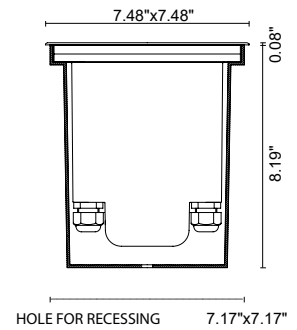

TECHNICAL DATA

Wattage / Input	14W (120VAC)
Power Supply	Integral
Construction	Body: Die-Cast Copper-Free Aluminum Trim: Stainless Steel AISI 304 Lens: Tempered Safety Glass Cable Length: 3.28'
CCT	3000K, 4000K
BUG Rating	B0-U4-G0
Delivered Lumens	1296 lm (3000K, 10°)
Efficacy	92.6 lm/W (3000K, 10°)
Optics	3 Standard, See Below
Finishes	Stainless Steel
Fixture Dimensions	7.48" x 7.48" x 8.27" h
Cut-out Dimension	7.17" x 7.17"
LED Source	9 x 1.5W High Power CREE "XP-G3" LED
Fixture Weight	6.2 lbs
IP Rating	IP67
IK Rating	IK10
Static Weight Resistance	Max 11,000 lbs

Fixture Dimensions

ORDERING INFORMATION

Example: 202008P-30K-10-SS

202008P	-		-	SS
Model No.		CCT		Optics
202008P		30K - 3000K		10 - 10°
		40K - 4000K		30 - 30°
				45 - 45°
				Finish
				SS - Stainless Steel