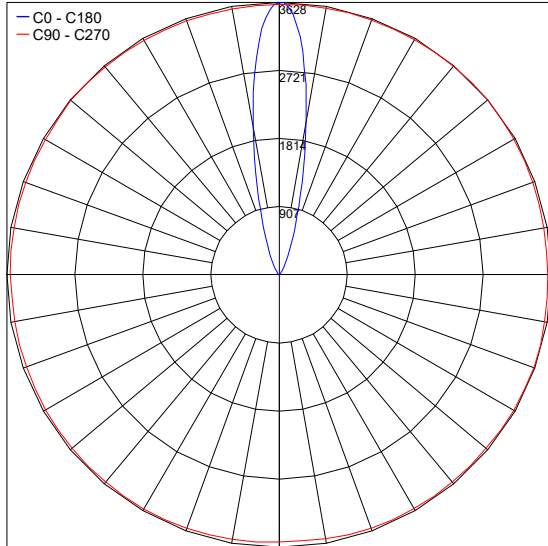

TECHNICAL DATA

Wattage / Input	14W (120VAC)
Power Supply	Integral
Construction	Body: Die-Cast Copper-Free Aluminum Trim: Stainless Steel AISI 304 Lens: Tempered Safety Glass Cable Length: 3.28'
CCT	3000K, 4000K
BUG Rating	B0-U4-G0
Delivered Lumens	1296 lm (3000K, 10°)
Efficacy	92.6 lm/W (3000K, 10°)
Optics	3 Standard, See Below
Finishes	Stainless Steel
Fixture Dimensions	7.48" x 7.48" x 8.27" h
Cut-out Dimension	7.17" x 7.17"
LED Source	9 x 1.5W High Power CREE "XP-G3" LED
Fixture Weight	6.2 lbs
IP Rating	IP67
IK Rating	IK10
Static Weight Resistance	Max 11,000 lbs

Fixture Dimensions

ORDERING INFORMATION

Example: 202008P-30K-10-SS

202008P	-		-	SS
Model No.		CCT		Optics
202008P		30K - 3000K		10 - 10°
		40K - 4000K		30 - 30°
				45 - 45°
				Finish
				SS - Stainless Steel

Job Name/Date:

Fixture Type Designation:

PHOTOMETRIC DATA

Note all Photometry is 3000K

Maximum Candela = 3627.8

PHOTOMETRIC FILENAME : HYDROQUADRO MEDIUM 14W 30DEG.IES

Job Name/Date:

Fixture Type Designation: