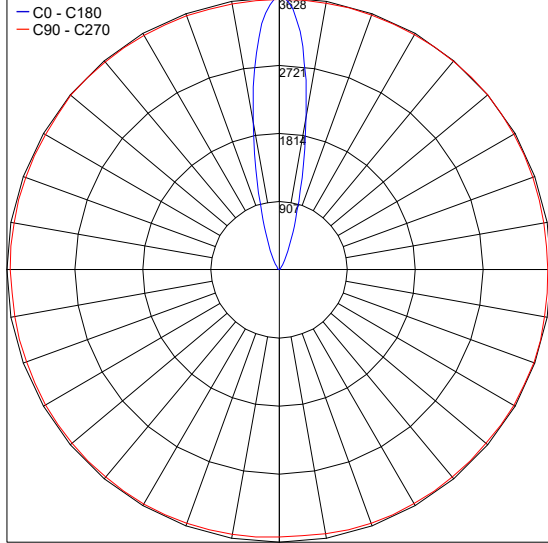

TECHNICAL DATA

Wattage / Input	14W (120VAC)
Power Supply	Integral
Construction	Body: Die-Cast Copper-Free Aluminum Trim: Stainless Steel AISI 304 Lens: Tempered Safety Glass Cable Length: 3.28'
CCT	3000K, 4000K
Delivered Lumens	1296 lm (3000K, 10°)
Efficacy	92.6 lm/W (3000K, 10°)
Optics	3 Standard, See Below
Finishes	Stainless Steel
Fixture Dimensions	7.48" x 7.48" x 8.27" h
Cut-out Dimension	7.17" x 7.17"
LED Source	9 x 1.5W High Power CREE "XP-G3" LED
Fixture Weight	6.2 lbs
IP Rating	IP67
IK Rating	IK10
Static Weight Resistance	Max 11,000 lbs

Fixture Dimensions

ORDERING INFORMATION

Example: 202008P-30K-10-SS

202008P	-		-		-	SS
Model No.		CCT		Optics		Finish
202008P		30K - 3000K 40K - 4000K		10 - 10° 30 - 30° 45 - 45°		SS - Stainless Steel

Job Name/Date:

Fixture Type Designation:

PHOTOMETRIC DATA

Note all Photometry is 3000K

Maximum Candela = 3627.8

PHOTOMETRIC FILENAME : HYDROQUADRO MEDIUM 14W 30DEG.IES

Job Name/Date:

Fixture Type Designation: