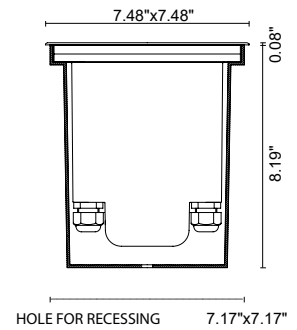

TECHNICAL DATA

Wattage / Input	14W (120VAC)
Power Supply	Integral
Construction	Body: Die-Cast Copper-Free Aluminum Trim: Stainless Steel AISI 304 Lens: Tempered Safety Glass Cable Length: 3.28'
CCT	3000K, 4000K
Delivered Lumens	1296 lm (3000K, 10°)
Efficacy	92.6 lm/W (3000K, 10°)
Optics	3 Standard, See Below
Finishes	Stainless Steel
Fixture Dimensions	7.48" x 7.48" x 8.27" h
Cut-out Dimension	7.17" x 7.17"
LED Source	9 x 1.5W High Power CREE "XP-G3" LED
Fixture Weight	6.2 lbs
IP Rating	IP67
IK Rating	IK10
Static Weight Resistance	Max 11,000 lbs

Fixture Dimensions

ORDERING INFORMATION

Example: 202008P-30K-10-SS

202008P	-		-		-	SS
Model No.		CCT		Optics		Finish
202008P		30K - 3000K 40K - 4000K		10 - 10° 30 - 30° 45 - 45°		SS - Stainless Steel

Job Name/Date: