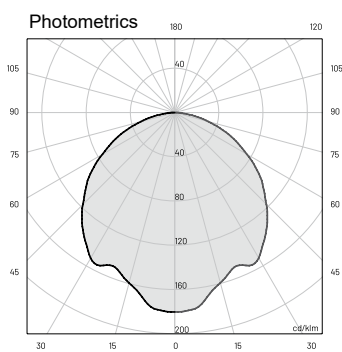

	DIFFUSE (STANDARD)
Source lamp	LED 10W
Total wattage	12.5W
Voltage	120-277VAC, 50-60Hz
Control	0-10V Dimming
Light color	3000K
Luminous flux *Source flux	700 lm (1360 lm*)
Luminous efficacy	56 lm/W
McADAM steps	3
Beam	diffuse
CRI	> 90
Life time	L70 > 50,000 h Ta 40°C
IP rating	IP65 (schuko plug IP44)
IK rating	IK08