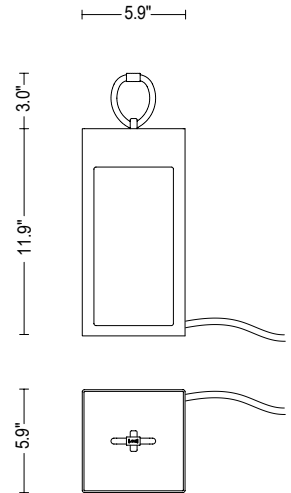

The carrying frame measures 5.9" x 5.9" x h 11.8", is made in extruded aluminum and can be customized in four finishes made by powder coating, graphite, oxide, white and black. The alluring light of I-Lantern is enhanced by an opal, polycarbonate diffuser, the beam is diffused, available also in the re-chargeable and self-feeding version with autonomy of 3 hours at the maximum power.

ORDER CODE

LN 7 0 POR D H B B Z _

Finishing

L	Graphite	●
V	Oxide	●
U	White	○
G	Black	●

Example

LN 7 0 POR D H B B Z L

INCLUDED ACCESSORIES

Code	Description
-	8.2' length cable H05RN-F

i-lantern

4W

DIFFUSE

TECHNICAL SPECIFICATIONS

	<u>DIFFUSE (RECHARGEABLE)</u>
Source lamp	LED 4W
Total wattage	4W
Voltage	-
Control	On/Off
Light color	3000K
Luminous flux *Source flux	220 lm(440 lm*)
Luminous efficacy	55 lm/W
McADAM steps	3
Beam	diffuse
CRI	> 90
Life time	-
IP rating	IP65
IK rating	IK08
Note	charging port: USB TYPE-C 5 VDC - 1A 3 steps touch control: <ul style="list-style-type: none">• off• half power (7 h of light)• full power (3 h of light)