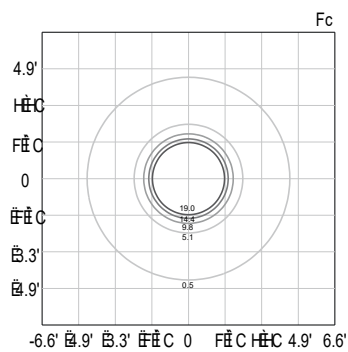

The carrying frame measures 5.9" x 5.9" x h 11.8", is made in extruded aluminum and can be customized in four finishes made by powder coating, graphite, oxide, white and black. The alluring light of I-Lantern is enhanced by an opal, polycarbonate diffuser, the beam is diffused, available also in the re-chargeable and self-feeding version with autonomy of 3 hours at the maximum power.

	DIFFUSE (STANDARD)
Source lamp	LED 10W
Total wattage	12.5W
Voltage	120-277VAC, 50-60Hz
Control	0-10V Dimming
Light color	3000K
Luminous flux *Source flux	700 lm (1360 lm*)
Luminous efficacy	56 lm/W
McADAM steps	3
Beam	diffuse
CRI	> 90
Life time	L70 > 50,000 h Ta 40°C
IP rating	IP65 (schuko plug IP44)
IK rating	IK08