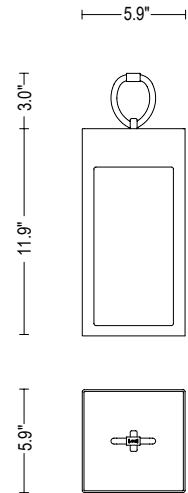

MATERIALS

Body	Die-cast aluminum EN47100 and extruded aluminum EN-AW6060*
Diffuser	Opal polycarbonate
Finishing	Polyester powder paint

* the portable version has a red leather handle with chromed elements