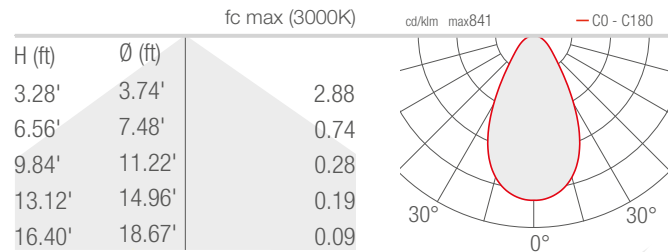

D - Diffuse

Job Name/Date:

Fixture Type Designation: