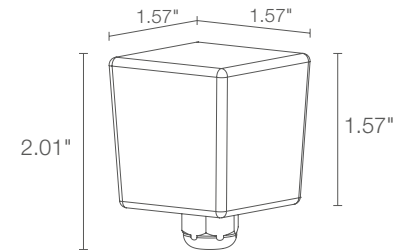

The Ice is a compact IP67 recessed light ideal for landscape, architectural and accent applications. An anodized aluminum body is encased in sandblasted glass, providing soft illumination for a variety of installations.

TECHNICAL DATA

Wattage / Input	1W (350mA)
Power Supply	Remote, not included. See page 2.
Construction	Body: Anodized aluminum Lens: Sandblasted glass Cable Length: 4.9' standard
CCT	2700K, 3000K, 4000K, 5000K, Blue
CRI	>80
BUG Rating	B0-U0-G0 (3000K)
Delivered Lumens	89 lm (3000K)
Efficacy	89 lm/W (3000K)
Optics	Diffuse
Finishes	N/A
Fixture Dimensions	1.57" w x 1.57" l x 2.01" h
Aperture	1.57" sq.
Fixture Weight	0.53 lbs
LED Source	1 Power LED
Lumen Maintenance	L80 >50,000hrs (Ta 25°C)
Color Consistency	1/4 ANSI BIN
Operating Temp.	-4°F to +113°F
IP Rating	IP67
IK Rating	IK07
Driveover	1100 lb capacity

Fixture Dimensions

ORDERING INFORMATION

Example: LE1011FDAV or LE1011FDAV-1. Accessories / Power Supplies ordered separately.

LE1011		D	AV	
Model No.	CCT	Optics	Finish	Cable Length
LE1011	F - 2700K 5 - 3000K 9 - 4000K 0 - 5000K 1 - Blue	D - Diffuse	AV - Glass	4.92' standard 1 - 16.40' 2 - 32.81' 3 - 49.21' 4 - 65.62'