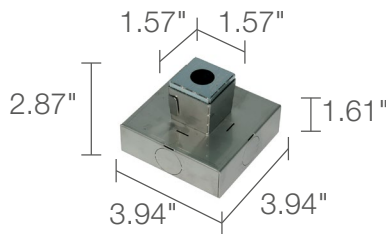

SUGGESTED POWER SUPPLIES

350mA

Part Number	Description	Input/Output	# of Fixtures
PPLT00496	Phase Dimming (120V Only)	120VAC to 350mA, 12W, Class 2	3-8
PPLT00308-P	0-10V Dimming (to 0.1%)	120-277VAC to 350mA, 30W, Class 2	1-15
PPLT00480-P	0-10V Dimming (to 1%)	120-277VAC to 350mA, 30W, Class 2	1-15

Suggested Lutron Compatible

Part Number	Option	Lutron SKU	Dim Range	Description	Input/Output	# of Fixtures
PPLT00247	L3DAE / L3DA3W	L3DA	100%-1%	Hi-Lume™ 1% EcoSystem™ or 1% 3-Wire LED Driver	120-277VAC to 350mA, 7W, Class 2	4-5
PPLT00516	L3DAE / L3DA3W	L3DA	100%-1%	Hi-Lume™ 1% EcoSystem™ or 1% 3-Wire LED Driver	120-277VAC to 350mA, 13W, Class 2	6-10
PPLT00179	L3DAE / L3DA3W	L3DA	100%-1%	Hi-Lume™ 1% EcoSystem™ or 1% 3-Wire LED Driver	120-277VAC to 350mA, 19W, Class 2	12-14

For other power supply options consult factory.

ACCESSORIES

Installation

WC0410
Outer Casing

PHOTOMETRIC DATA

Note: All photometry is 3000K