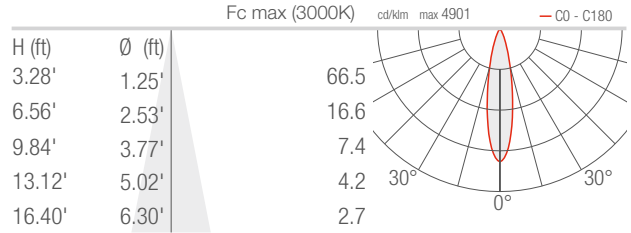

M - 22° CRI 80