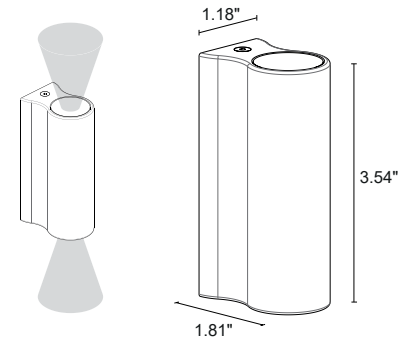

## TECHNICAL DATA

<b>Wattage / Input</b>	6W (24VDC)
<b>Power Supply</b>	Remote, not included. See page 2.
<b>Construction</b>	Body: Die-Cast Aluminum Fixing Bracket: Stainless Steel AISI 316L Lens: Black-Serigraphed, Tempered, Transparent Extra-Clear Glass
<b>CCT</b>	2700K, 3000K, 4000K
<b>CRI</b>	80, >90
<b>Delivered Lumens</b>	146 lm per beam (3000K, 22°, CRI 80) 128 lm per beam (3000K, 22°, CRI 90)
<b>Efficacy</b>	48.7 lm/W per beam (3000K, 22°, CRI 80) 42.7 lm/W per beam (3000K, 22°, CRI 90)
<b>Optics</b>	13°+13°, 13°+33°, 22°+22°, 33°+33°
<b>Finishes</b>	5 Standard, see below
<b>Fixture Dimensions</b>	1.18" w x 1.81" l x 3.54" h
<b>Fixture Weight</b>	0.37 lbs
<b>LED Source</b>	2 Power LEDs
<b>Lumen Maintenance</b>	L90, B10 >50,000hrs (Ta 25°C)
<b>Color Consistency</b>	1/4 ANSI BIN
<b>Operating Temp.</b>	-4°F to +113°F
<b>IP Rating</b>	IP65
<b>IK Rating</b>	IK04

Fixture Dimensions