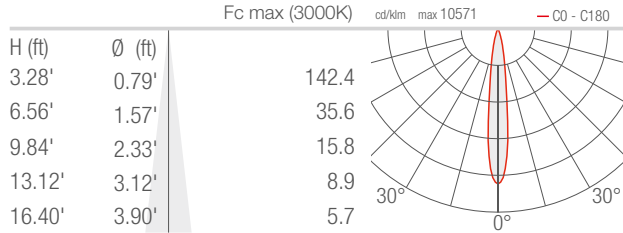

PHOTOMETRIC DATA

Note all Photometry is 3000K

S - 13° CRI 80