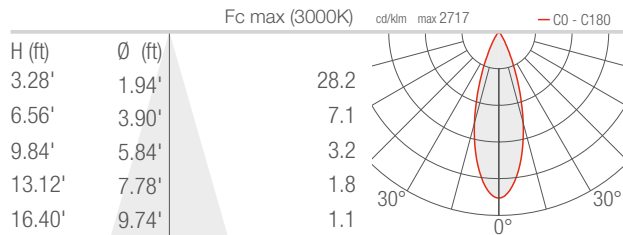

L - 33° CRI 80

Job Name/Date:

Fixture Type Designation: