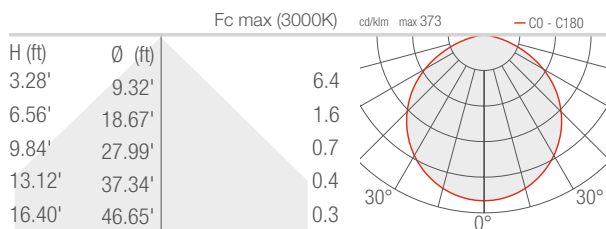

D - Diffuse CRI 80

Job Name/Date:

Fixture Type Designation: