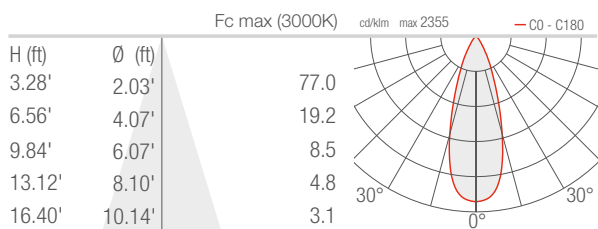

M – 34° CRI 80