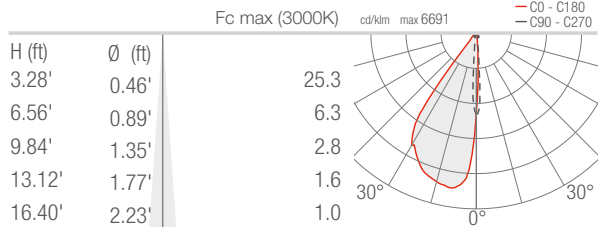

PHOTOMETRIC DATA

Note all Photometry is 3000K

Z – Asymmetrical 8° CRI 80