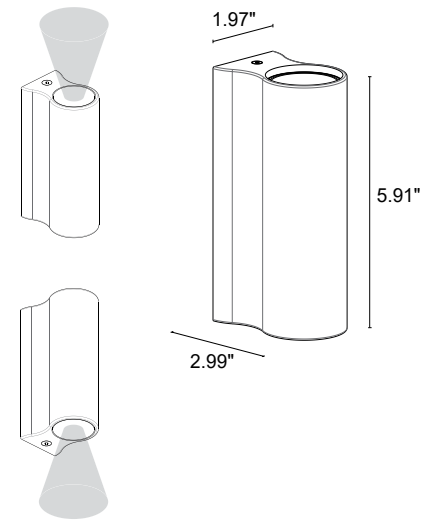

## TECHNICAL DATA

<b>Wattage / Input</b>	6W (24VDC)
<b>Power Supply</b>	Remote, not included. See page 2.
<b>Construction</b>	Body: Die-Cast Aluminum Fixing Bracket: Stainless Steel AISI 316L Lens: Black-Serigraphed, Tempered, Transparent Extra-Clear Glass
<b>CCT</b>	2700K, 3000K, 4000K
<b>CRI</b>	80, >90
<b>Delivered Lumens</b>	352 lm (3000K, 34°, CRI 80) 326 lm (3000K, 34°, CRI 90)
<b>Efficacy</b>	58.7 lm/W (3000K, 34°, CRI 80) 54.3 lm/W (3000K, 34°, CRI 90)
<b>Optics</b>	Asymmetrical 8°, 11°, 34°, 68°, Diffuse
<b>Finishes</b>	5 Standard, see below
<b>Fixture Dimensions</b>	1.97" w x 2.99" l x 5.91" h
<b>Fixture Weight</b>	1.39 lbs
<b>LED Source</b>	1 Power LEDs
<b>Lumen Maintenance</b>	L90, B10 >50,000hrs (Ta 25°C)
<b>Color Consistency</b>	3-Step MacAdam
<b>Operating Temp.</b>	-4°F to +113°F
<b>IP Rating</b>	IP65
<b>IK Rating</b>	IK04

Fixture Dimensions