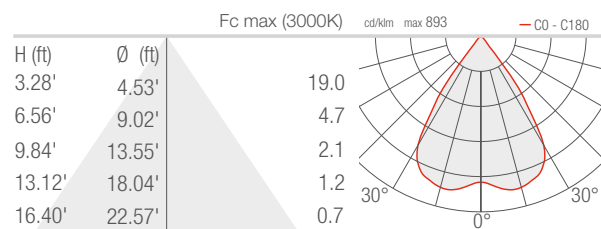

K – 68° CRI 80