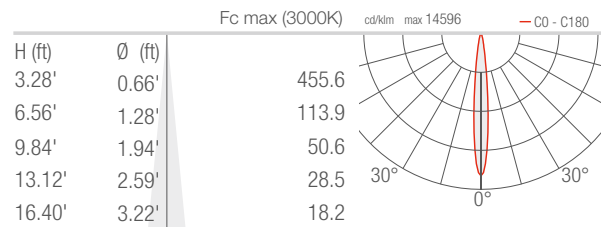

T – 11° CRI 80