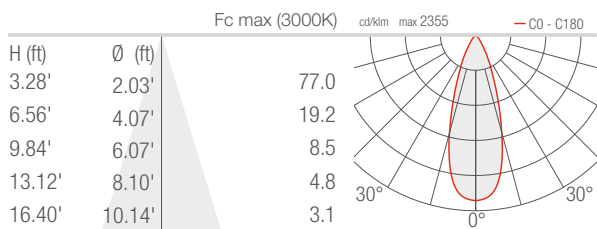

TECHNICAL DATA

Wattage / Input	12W (24VDC)
Power Supply	Remote, not included. See page 2.
Construction	Body: Die-Cast Aluminum Fixing Bracket: Stainless Steel AISI 316L Lens: Black-Serigraphed, Tempered, Transparent Extra-Clear Glass
CCT	2700K, 3000K, 4000K
CRI	80, >90
Delivered Lumens	352 lm per beam (3000K, 34°, CRI 80) 326 lm per beam (3000K, 34°, CRI 90)
Efficacy	58.7 lm/W per beam (3000K, 34°, CRI 80) 54.3 lm/W per beam (3000K, 34°, CRI 90)
Optics	6 Standard, see below
Finishes	5 Standard, see below
Fixture Dimensions	1.97" w x 2.99" l x 5.91" h
Fixture Weight	1.39 lbs
LED Source	2 Power LEDs
Lumen Maintenance	L90, B10 >50,000hrs (Ta 25°C)
Color Consistency	3-Step MacAdam
Operating Temp.	-4°F to +113°F
IP Rating	IP65
IK Rating	IK04

Job Name/Date:

Fixture Type Designation:

PHOTOMETRIC DATA

Note all Photometry is 3000K

Z – Asymmetrical 8° CRI 80

T – 11° CRI 80

M - 34° CRI 80

K - 68° CRI 80