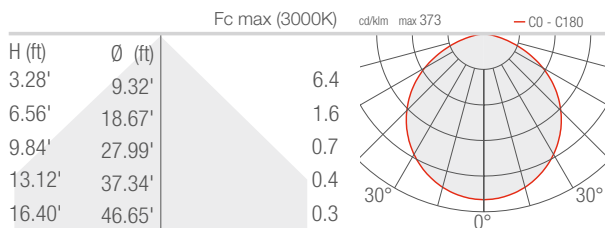

D - Diffuse CRI 80

Job Name/Date:

Fixture Type Designation: