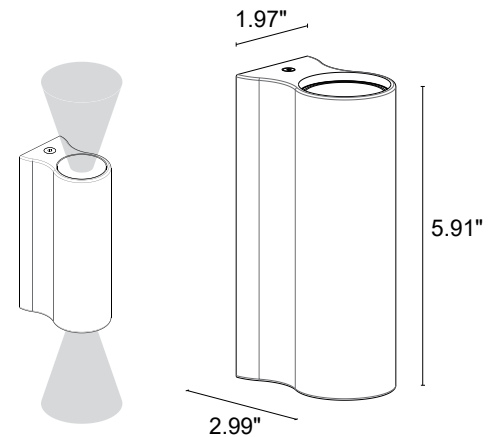

TECHNICAL DATA

Wattage / Input	12W (24VDC)
Power Supply	Remote, not included. See page 2.
Construction	Body: Die-Cast Aluminum Fixing Bracket: Stainless Steel AISI 316L Lens: Black-Serigraphed, Tempered, Transparent Extra-Clear Glass
CCT	2700K, 3000K, 4000K
CRI	80, >90
Delivered Lumens	352 lm per beam (3000K, 34°, CRI 80) 326 lm per beam (3000K, 34°, CRI 90)
Efficacy	58.7 lm/W per beam (3000K, 34°, CRI 80) 54.3 lm/W per beam (3000K, 34°, CRI 90)
Optics	6 Standard, see below
Finishes	5 Standard, see below
Fixture Dimensions	1.97" w x 2.99" l x 5.91" h
Fixture Weight	1.39 lbs
LED Source	2 Power LEDs
Lumen Maintenance	L90, B10 >50,000hrs (Ta 25°C)
Color Consistency	3-Step MacAdam
Operating Temp.	-4°F to +113°F
IP Rating	IP65
IK Rating	IK04

Fixture Dimensions

ORDERING INFORMATION

Example: **NT221010009ZKE**. Power Supplies ordered separately.

NT2210					
Model No.	CRI	Honeycomb Louvre	CCT	Optics	Finish
NT2210	0 - CRI 80 1 - CRI >90	000 - None 001 - Honeycomb Louvre <i>Honeycomb Louvre NOT available with asymmetrical 8° + 68° (ZK) and diffuse + diffuse (DD) optics.</i>	F - 2700K 5 - 3000K 9 - 4000K	TT - 11° + 11° TK - 11° + 68° MM - 34° + 34° KK - 68° + 68° DD - Diffuse + Diffuse ZK - asymmetrical 8° + 68°	E - White F - Gray H - Anthracite T - Cor-ten 7 - Primer