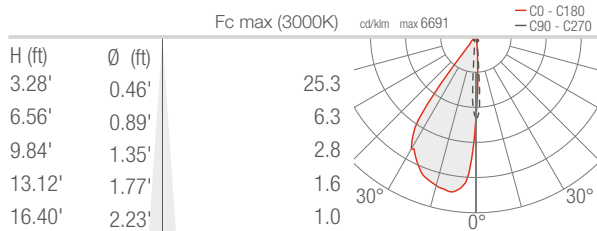

TECHNICAL DATA

Wattage / Input	12W (24VDC)
Power Supply	Remote, not included. See page 2.
Construction	Body: Die-Cast Aluminum Fixing Bracket: Stainless Steel AISI 316L Lens: Black-Serigraphed, Tempered, Transparent Extra-Clear Glass
CCT	2700K, 3000K, 4000K
CRI	80, >90
Delivered Lumens	352 lm per beam (3000K, 34°, CRI 80) 326 lm per beam (3000K, 34°, CRI 90)
Efficacy	58.7 lm/W per beam (3000K, 34°, CRI 80) 54.3 lm/W per beam (3000K, 34°, CRI 90)
Optics	6 Standard, see below
Finishes	5 Standard, see below
Fixture Dimensions	1.97" w x 2.99" l x 5.91" h
Fixture Weight	1.39 lbs
LED Source	2 Power LEDs
Lumen Maintenance	L90, B10 >50,000hrs (Ta 25°C)
Color Consistency	3-Step MacAdam
Operating Temp.	-4°F to +113°F
IP Rating	IP65
IK Rating	IK04

Job Name/Date:

Fixture Type Designation:

PHOTOMETRIC DATA

Note all Photometry is 3000K

Z – Asymmetrical 8° CRI 80

T – 11° CRI 80

M - 34° CRI 80

K - 68° CRI 80