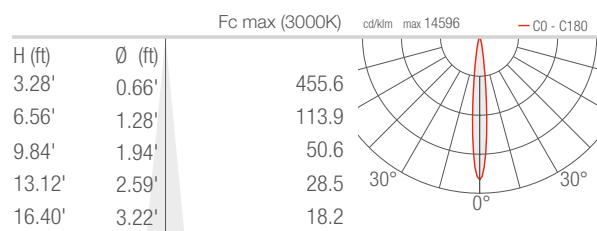

TECHNICAL DATA

Wattage / Input	12W (24VDC)
Power Supply	Remote, not included. See page 2.
Construction	Body: Die-Cast Aluminum Fixing Bracket: Stainless Steel AISI 316L Lens: Black-Serigraphed, Tempered, Transparent Extra-Clear Glass
CCT	2700K, 3000K, 4000K
CRI	80, >90
Delivered Lumens	352 lm per beam (3000K, 34°, CRI 80) 326 lm per beam (3000K, 34°, CRI 90)
Efficacy	58.7 lm/W per beam (3000K, 34°, CRI 80) 54.3 lm/W per beam (3000K, 34°, CRI 90)
Optics	6 Standard, see below
Finishes	5 Standard, see below
Fixture Dimensions	1.97" w x 2.99" l x 5.91" h
Fixture Weight	1.39 lbs
LED Source	2 Power LEDs
Lumen Maintenance	L90, B10 >50,000hrs (Ta 25°C)
Color Consistency	3-Step MacAdam
Operating Temp.	-4°F to +113°F
IP Rating	IP65
IK Rating	IK04

Job Name/Date:

Fixture Type Designation:

PHOTOMETRIC DATA

Note all Photometry is 3000K

Z – Asymmetrical 8° CRI 80

T – 11° CRI 80

M - 34° CRI 80

K - 68° CRI 80