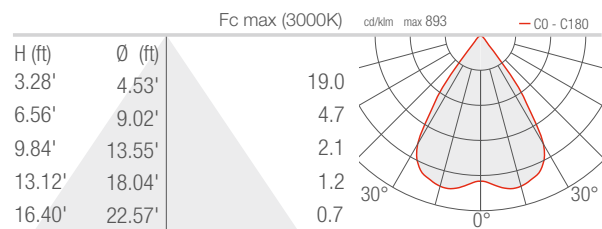

TECHNICAL DATA

Wattage / Input	12W (24VDC)
Power Supply	Remote, not included. See page 2.
Construction	Body: Die-Cast Aluminum Fixing Bracket: Stainless Steel AISI 316L Lens: Black-Serigraphed, Tempered, Transparent Extra-Clear Glass
CCT	2700K, 3000K, 4000K
CRI	80, >90
Delivered Lumens	352 lm per beam (3000K, 34°, CRI 80) 326 lm per beam (3000K, 34°, CRI 90)
Efficacy	58.7 lm/W per beam (3000K, 34°, CRI 80) 54.3 lm/W per beam (3000K, 34°, CRI 90)
Optics	6 Standard, see below
Finishes	5 Standard, see below
Fixture Dimensions	1.97" w x 2.99" l x 5.91" h
Fixture Weight	1.39 lbs
LED Source	2 Power LEDs
Lumen Maintenance	L90, B10 >50,000hrs (Ta 25°C)
Color Consistency	3-Step MacAdam
Operating Temp.	-4°F to +113°F
IP Rating	IP65
IK Rating	IK04

Job Name/Date:

Fixture Type Designation:

PHOTOMETRIC DATA

Note all Photometry is 3000K

Z – Asymmetrical 8° CRI 80

T – 11° CRI 80

M - 34° CRI 80

K - 68° CRI 80