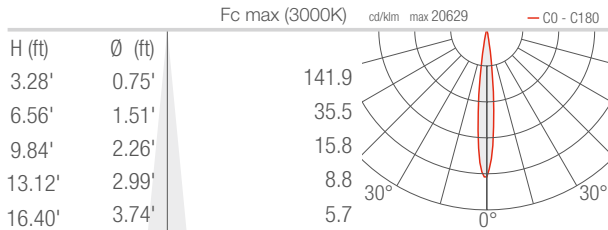

PHOTOMETRIC DATA

Note all Photometry is 3000K

Z - Asymmetrical 11° CRI 80