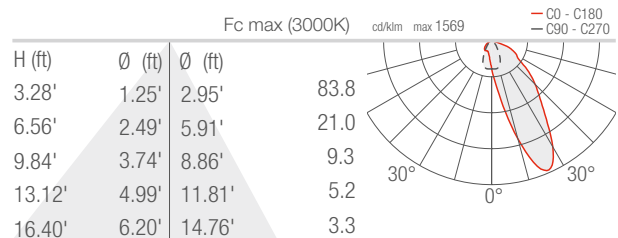

A - Asymmetrical CRI 80

Job Name/Date:

Fixture Type Designation: