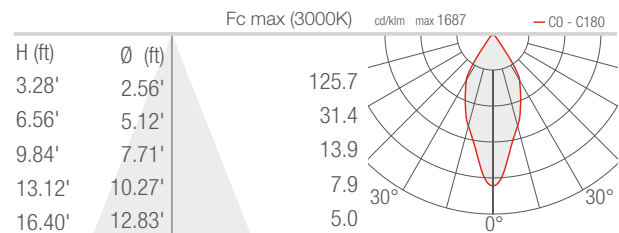

L - 43° CRI 80