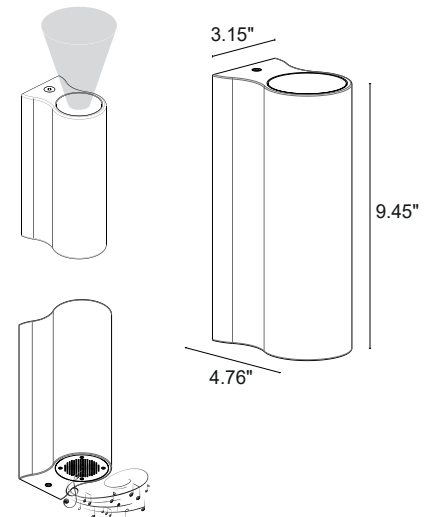

## TECHNICAL DATA

<b>Wattage / Input</b>	9W (24VDC)
<b>Power Supply</b>	Remote, not included. See page 2.
<b>Construction</b>	Body: Die-Cast Aluminum Fixing Bracket: Stainless Steel AISI 316L Lens: Black-Serigraphed, Tempered, Transparent Extra-Clear Glass
<b>CCT</b>	2700K, 3000K, 4000K
<b>CRI</b>	80, >90
<b>BUG Rating</b>	B0-U3-G0 (3000K, Sharp 17°, Wall Grazing) B0-U4-G0 (3000K, 15°, 20°, 43°, Asymmetric)
<b>Delivered Lumens</b>	837 lm (3000K, 15°, CRI 80) 696 lm (3000K, 15°, CRI 90)
<b>Efficacy</b>	93.0 lm/W (3000K, 15°, CRI 80) 77.3 lm/W (3000K, 15°, CRI 90)
<b>Optics</b>	6 Standard, see below
<b>Finishes</b>	5 Standard, see below
<b>Fixture Dimensions</b>	3.15" w x 4.76" l x 9.45" h
<b>Fixture Weight</b>	4.94 lbs
<b>LED Source</b>	1 COB High Density LED
<b>Lumen Maintenance</b>	L95, B10 >50,000hrs (Ta 25°C)
<b>Color Consistency</b>	2-Step MacAdam
<b>Operating Temp.</b>	-4°F to +113°F
<b>IP Rating</b>	IP65
<b>IK Rating</b>	IK04
<b>Bluetooth</b>	

Fixture Dimensions

**Note:** 3.1, 3.2, 3.9, 4.1, 4.2 and 4.9 models to be mounted to the wall over a single gang switch box.