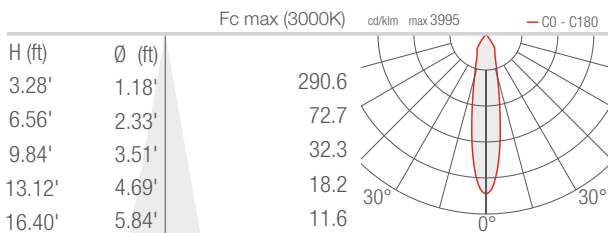

M - 20° CRI 80