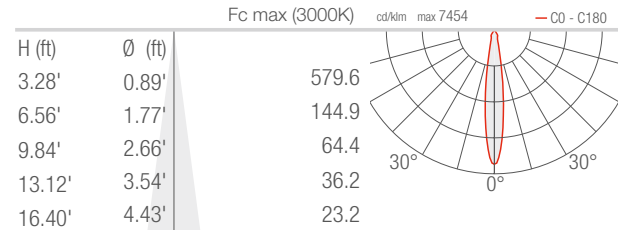

S - 15° CRI 80