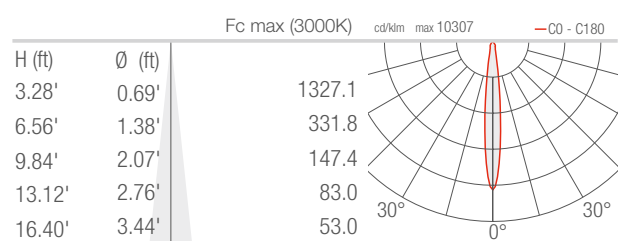

TECHNICAL DATA

Wattage / Input	19W (120VAC)
Power Supply	Integral (Non-Dim / 0-10V Dimming)
Construction	Body: Die-Cast Aluminum Fixing Bracket: Stainless Steel AISI 316L Lens: Black-Serigraphed, Tempered, Transparent Extra-Clear Glass
CCT	2700K, 3000K, 4000K
CRI	80, >90
BUG Rating	B0-U1-G0 (3000K, Sharp 12°) B1-U1-G0 (3000K, 57°, Wall Grazing, Assymetrical) B2-U1-G0 (3000K, 12°, 23°)
Delivered Lumens	1386 lm (3000K, 12°, CRI 80) 1152 lm (3000K, 12°, CRI 90)
Efficacy	92.9 lm/W (3000K, 12°, CRI 80) 60.6 lm/W (3000K, 12°, CRI 90)
Optics	6 Standard, see below
Finishes	5 Standard, see below
Fixture Dimensions	4.33" w x 6.54" l x 12.99" h
Fixture Weight	10.58 lbs
LED Source	1 COB High Density LED
Lumen Maintenance	L95, B10 >50,000hrs (Ta 25°C)
Color Consistency	2-Step MacAdam
Operating Temp.	-4°F to +113°F
IP Rating	IP65
Impact Resistance	IK04

PHOTOMETRIC DATA

Note all Photometry is 3000K

Z - Asymmetrical 28° CRI 80

S - 12° CRI 80

M - 23° CRI 80

L - 57° CRI 80

W - Wall grazing CRI 80

A - Asymmetrical CRI 80