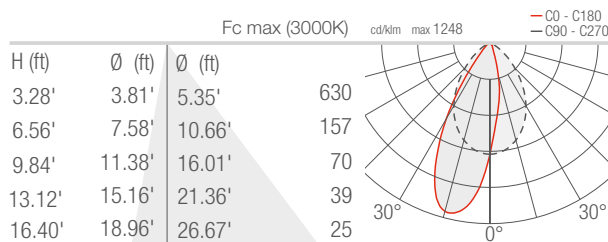

PHOTOMETRIC DATA

Note all Photometry is 3000K

Z - Asymmetrical 28° CRI 80

S - 12° CRI 80

M - 23° CRI 80

L - 57° CRI 80

W - Wall grazing CRI 80

A - Asymmetrical CRI 80