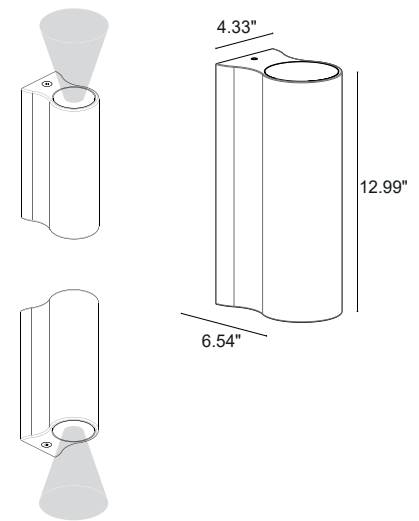

INTONO 4.1

Intono is a new family of surface-mounted fixtures with a simple, elegant design which features three innovative characteristics: the **ability to blend in** with the wall it is mounted on, **to play music** and to **communicate with smart-speakers (3.9 and 4.9)** such as Google Home or Amazon Echo, over Wi-Fi using the ZigBee protocol.

TECHNICAL DATA

Wattage / Input	19W (120VAC)
Power Supply	Integral (Non-Dim / 0-10V Dimming)
Construction	Body: Die-Cast Aluminum Fixing Bracket: Stainless Steel AISI 316L Lens: Black-Serigraphed, Tempered, Transparent Extra-Clear Glass
CCT	2700K, 3000K, 4000K
CRI	80, >90
BUG Rating	B0-U1-G0 (3000K, Sharp 12°) B1-U1-G0 (3000K, 57°, Wall Grazing, Assymetrical) B2-U1-G0 (3000K, 12°, 23°)
Delivered Lumens	1386 lm (3000K, 12°, CRI 80) 1152 lm (3000K, 12°, CRI 90)
Efficacy	92.9 lm/W (3000K, 12°, CRI 80) 60.6 lm/W (3000K, 12°, CRI 90)
Optics	6 Standard, see below
Finishes	5 Standard, see below
Fixture Dimensions	4.33" w x 6.54" l x 12.99" h
Fixture Weight	10.58 lbs
LED Source	1 COB High Density LED
Lumen Maintenance	L95, B10 >50,000hrs (Ta 25°C)
Color Consistency	2-Step MacAdam
Operating Temp.	-4°F to +113°F
IP Rating	IP65
Impact Resistance	IK04

Fixture Dimensions

Note: 3.1, 3.2, 3.9, 4.1, 4.2 and 4.9 models to be mounted to the wall over a single gang switch box.

ORDERING INFORMATION

Example: NT41100R0090Z7. **Power Supplies ordered separately.**