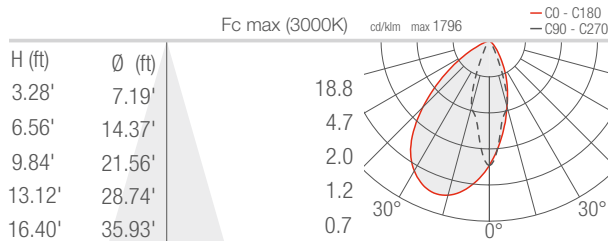

TECHNICAL DATA

Wattage / Input	19W (120VAC)
Power Supply	Integral (Non-Dim / 0-10V Dimming)
Construction	Body: Die-Cast Aluminum Fixing Bracket: Stainless Steel AISI 316L Lens: Black-Serigraphed, Tempered, Transparent Extra-Clear Glass
CCT	2700K, 3000K, 4000K
CRI	80, >90
BUG Rating	B0-U1-G0 (3000K, Sharp 12°) B1-U1-G0 (3000K, 57°, Wall Grazing, Assymetrical) B2-U1-G0 (3000K, 12°, 23°)
Delivered Lumens	1386 lm (3000K, 12°, CRI 80) 1152 lm (3000K, 12°, CRI 90)
Efficacy	92.9 lm/W (3000K, 12°, CRI 80) 60.6 lm/W (3000K, 12°, CRI 90)
Optics	6 Standard, see below
Finishes	5 Standard, see below
Fixture Dimensions	4.33" w x 6.54" l x 12.99" h
Fixture Weight	10.58 lbs
LED Source	1 COB High Density LED
Lumen Maintenance	L95, B10 >50,000hrs (Ta 25°C)
Color Consistency	2-Step MacAdam
Operating Temp.	-4°F to +113°F
IP Rating	IP65
Impact Resistance	IK04

PHOTOMETRIC DATA

Note all Photometry is 3000K

Z - Asymmetrical 28° CRI 80

S - 12° CRI 80

M - 23° CRI 80

L - 57° CRI 80

W - Wall grazing CRI 80

A - Asymmetrical CRI 80