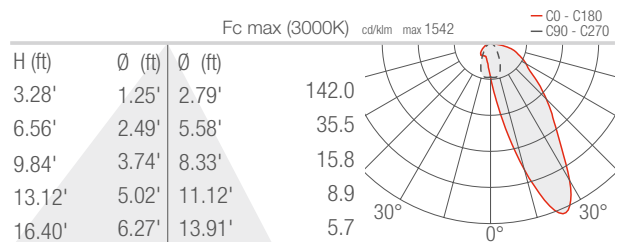

PHOTOMETRIC DATA

Note all Photometry is 3000K

Z - Asymmetrical 28° CRI 80

S - 12° CRI 80

M - 23° CRI 80

L - 57° CRI 80

W - Wall grazing CRI 80

A - Asymmetrical CRI 80