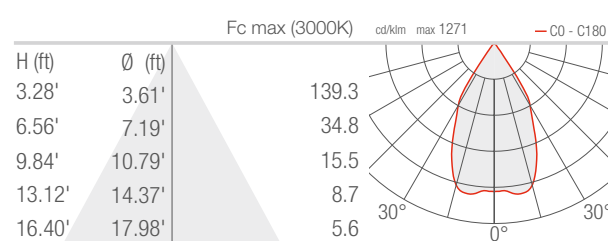

PHOTOMETRIC DATA

Note all Photometry is 3000K

Z - Asymmetrical 28° CRI 80

S - 12° CRI 80

M - 23° CRI 80

L - 57° CRI 80

W - Wall grazing CRI 80

A - Asymmetrical CRI 80