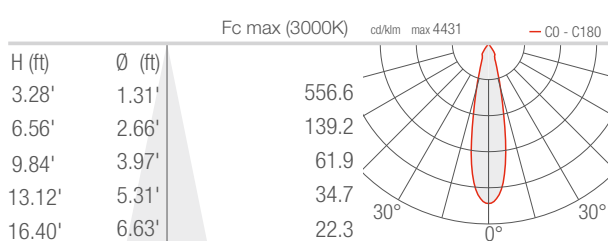

PHOTOMETRIC DATA

Note all Photometry is 3000K

Z - Asymmetrical 28° CRI 80

S - 12° CRI 80

M - 23° CRI 80

L - 57° CRI 80

W - Wall grazing CRI 80

A - Asymmetrical CRI 80