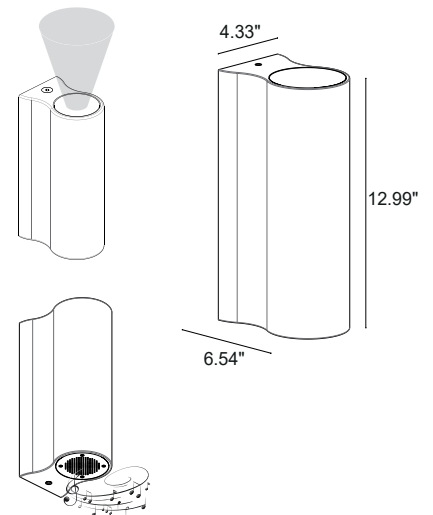

INTONO 4.9

Intono is a new family of surface-mounted fixtures with a simple, elegant design which features three innovative characteristics: the **ability to blend in** with the wall it is mounted on, **to play music** and to **communicate with smart-speakers (3.9 and 4.9)** such as Google Home or Amazon Echo, over Wi-Fi using the ZigBee protocol.

TECHNICAL DATA

Wattage / Input	17W (24VDC)
Power Supply	Remote, not included. See page 2.
Construction	Body: Die-Cast Aluminum Fixing Bracket: Stainless Steel AISI 316L Lens: Black-Serigraphed, Tempered, Transparent Extra-Clear Glass
CCT	2700K, 3000K, 4000K
CRI	80, >90
Delivered Lumens	1386 lm (3000K, 12°, CRI 80) 1152 lm (3000K, 12°, CRI 90)
Efficacy	81.5 lm/W (3000K, 12°, CRI 80) 67.8 lm/W (3000K, 12°, CRI 90)
Optics	6 Standard, see below
Finishes	5 Standard, see below
Fixture Dimensions	4.33" w x 6.54" l x 12.99" h
Fixture Weight	10.67 lbs
LED Source	1 COB High Density LED
Lumen Maintenance	L95, B10 >50,000hrs (Ta 25°C)
Color Consistency	2-Step MacAdam
Operating Temp.	-4°F to +113°F
IP Rating	IP65
IK Rating	IK04
Bluetooth	

Fixture Dimensions

Note: 3.1, 3.2, 3.9, 4.1, 4.2 and 4.9 models to be mounted to the wall over a single gang switch box.

ORDERING INFORMATION

Example: NT4900. Power Supplies ordered separately.

NT4900					
Model No.	CRI	Honeycomb Louvre	CCT	Optics	Finish
NT4900	0 - CRI 80 1 - CRI>90	000 - None 001 - Honeycomb Louvre <i>Honeycomb Louvre NOT available with sharp 12° (Z), wall grazing (W) and asymmetrical (A) optics.</i>	F - 2700K 5 - 3000K 9 - 4000K	Z - Sharp 12° S - 12° M - 23° L - 57° W - Wall Grazing A - Asymmetric	9E - White 9F - Gray 9H - Anthracite 9T - Cor-ten 97 - Primer