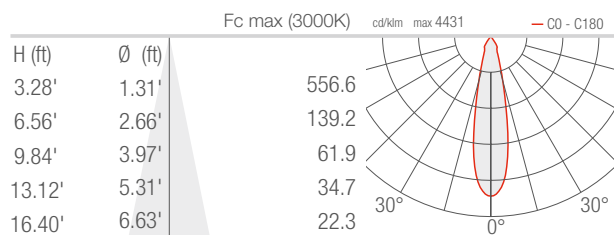

Note all Photometry is 3000K

Z - Asymmetrical 28° CRI 80

S - 12° CRI 80

M - 23° CRI 80

L - 57° CRI 80

W - Wall grazing CRI 80

A - Asymmetrical CRI 80

Job Name/Date: