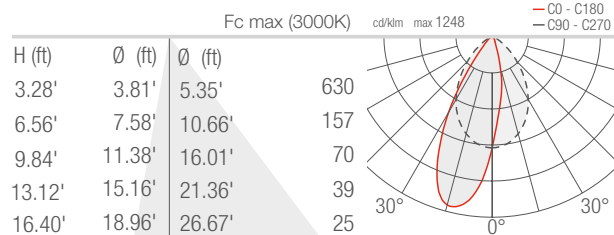

Note all Photometry is 3000K

Z - Asymmetrical 28° CRI 80

S - 12° CRI 80

M - 23° CRI 80

L - 57° CRI 80

W - Wall grazing CRI 80

A - Asymmetrical CRI 80

Job Name/Date: