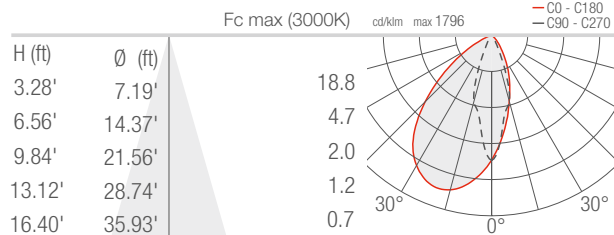

Note all Photometry is 3000K

Z - Asymmetrical 28° CRI 80

S - 12° CRI 80

M - 23° CRI 80

L - 57° CRI 80

W - Wall grazing CRI 80

A - Asymmetrical CRI 80

Job Name/Date: