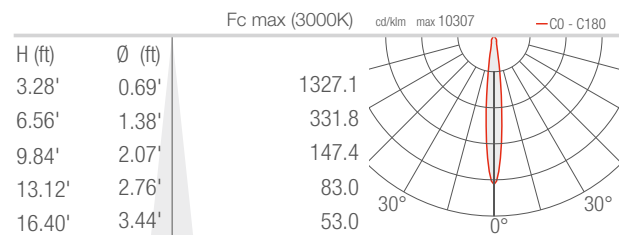

TECHNICAL DATA

Wattage / Input	17W (24VDC)
Power Supply	Remote, not included. See page 2.
Construction	Body: Die-Cast Aluminum Fixing Bracket: Stainless Steel AISI 316L Lens: Black-Serigraphed, Tempered, Transparent Extra-Clear Glass
CCT	2700K, 3000K, 4000K
CRI	80, >90
Delivered Lumens	1386 lm (3000K, 12°, CRI 80) 1152 lm (3000K, 12°, CRI 90)
Efficacy	81.5 lm/W (3000K, 12°, CRI 80) 67.8 lm/W (3000K, 12°, CRI 90)
Optics	6 Standard, see below
Finishes	5 Standard, see below
Fixture Dimensions	4.33" w x 6.54" l x 12.99" h
Fixture Weight	10.67 lbs
LED Source	1 COB High Density LED
Lumen Maintenance	L95, B10 >50,000hrs (Ta 25°C)
Color Consistency	2-Step MacAdam
Operating Temp.	-4°F to +113°F
IP Rating	IP65
IK Rating	IK04
Bluetooth	

Note all Photometry is 3000K

Z - Asymmetrical 28° CRI 80

S - 12° CRI 80

M - 23° CRI 80

L - 57° CRI 80

W - Wall grazing CRI 80

A - Asymmetrical CRI 80

Job Name/Date: