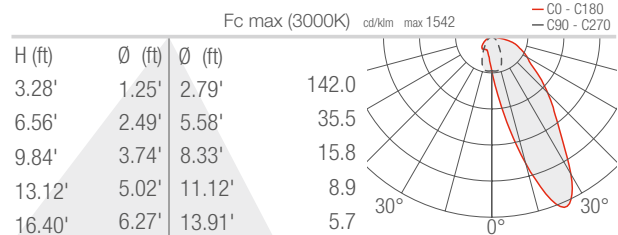

Note all Photometry is 3000K

Z - Asymmetrical 28° CRI 80

S - 12° CRI 80

M - 23° CRI 80

L - 57° CRI 80

W - Wall grazing CRI 80

A - Asymmetrical CRI 80

Job Name/Date: