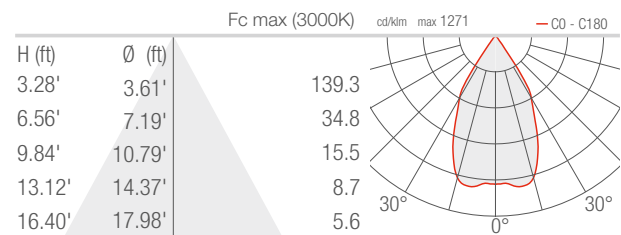

TECHNICAL DATA

Wattage / Input	17W (24VDC)
Power Supply	Remote, not included. See page 2.
Construction	Body: Die-Cast Aluminum Fixing Bracket: Stainless Steel AISI 316L Lens: Black-Serigraphed, Tempered, Transparent Extra-Clear Glass
CCT	2700K, 3000K, 4000K
CRI	80, >90
Delivered Lumens	1386 lm (3000K, 12°, CRI 80) 1152 lm (3000K, 12°, CRI 90)
Efficacy	81.5 lm/W (3000K, 12°, CRI 80) 67.8 lm/W (3000K, 12°, CRI 90)
Optics	6 Standard, see below
Finishes	5 Standard, see below
Fixture Dimensions	4.33" w x 6.54" l x 12.99" h
Fixture Weight	10.67 lbs
LED Source	1 COB High Density LED
Lumen Maintenance	L95, B10 >50,000hrs (Ta 25°C)
Color Consistency	2-Step MacAdam
Operating Temp.	-4°F to +113°F
IP Rating	IP65
IK Rating	IK04
Bluetooth	

Note all Photometry is 3000K

Z - Asymmetrical 28° CRI 80

S - 12° CRI 80

M - 23° CRI 80

L - 57° CRI 80

W - Wall grazing CRI 80

A - Asymmetrical CRI 80

Job Name/Date: