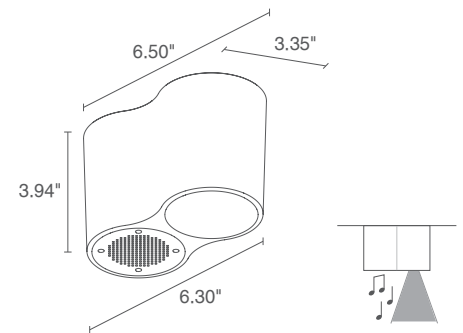

## TECHNICAL DATA

<b>Wattage / Input</b>	9W (24VDC)
<b>Power Supply</b>	Remote, not included. See page 2.
<b>Construction</b>	Body: Die-Cast Aluminum Lens: Black-Serigraphed, Tempered, Transparent Extra-Clear Glass
<b>CCT</b>	2700K, 3000K, 4000K
<b>CRI</b>	80, >90
<b>Delivered Lumens</b>	649 lm (3000K, 20°, CRI 90) 783 lm (3000K, 20°, CRI 80)
<b>Efficacy</b>	72.1 lm/W (3000K, 20°, CRI 90) 87 lm/W (3000K, 20°, CRI 80)
<b>Optics</b>	20°
<b>Finishes</b>	4 Standard, see below
<b>Fixture Dimensions</b>	3.35" w x 6.30" l x 3.94" h 6.50" w at base
<b>Fixture Weight</b>	2.54 lbs
<b>LED Source</b>	1 High Power Density COB LEDs
<b>Lumen Maintenance</b>	L95, B10 >50,000hrs (Ta 25°C)
<b>Color Consistency</b>	2-Step MacAdam
<b>Operating Temp.</b>	-4°F to +113°F
<b>IP Rating</b>	IP40
<b>IK Rating</b>	IK06

Fixture Dimensions