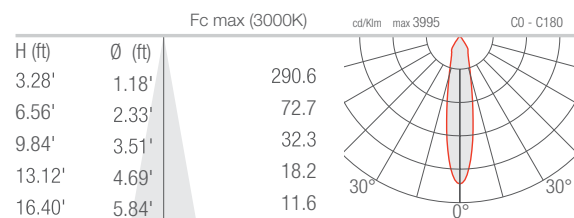

## PHOTOMETRIC DATA

Note all Photometry is 3000K

M - 20° CRI 80

Job Name/Date:

Fixture Type Designation: