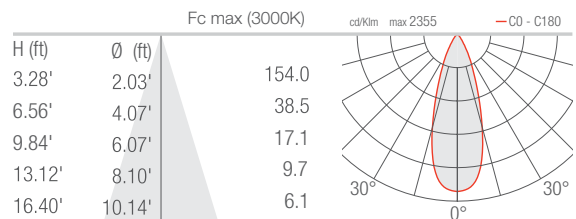

MM - 34° CRI 80