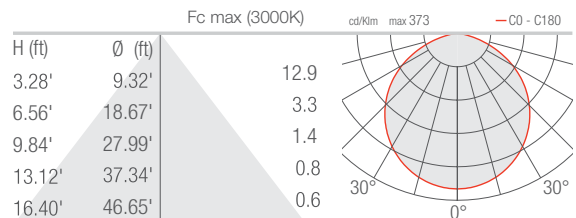

DD - Diffuse CRI 80

Job Name/Date:

Fixture Type Designation: