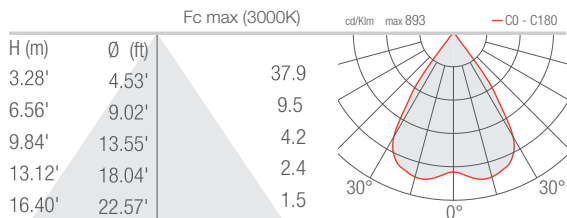

KK - 68° CRI 80