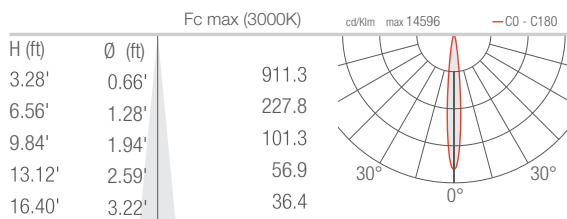

ACCESSORIES

Anti-glare

Honeycomb Louvre*

*Optical accessory added in ordering matrix
The honeycomb louvre can be provided on all optics,
EXCEPT for diffuse (DD).

PHOTOMETRIC DATA

Note all Photometry is 3000K

TT - 11° CRI 80