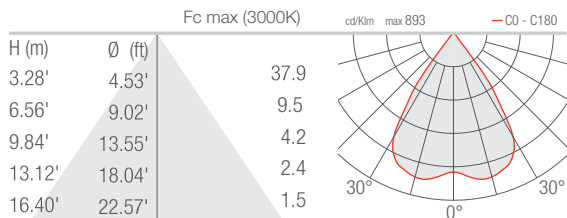

TECHNICAL DATA

Wattage / Input	12W (120VAC)
Power Supply	Integral
Construction	Body: Die-Cast Aluminum Lens: Black-Serigraphed, Tempered, Transparent Extra-Clear Glass
CCT	2700K, 3000K, 4000K
CRI	80, >90
Delivered Lumens	652 lm (3000K, 34°, CRI 90) 704 lm (3000K, 34°, CRI 80)
Efficacy	54.3 lm/W (3000K, 34°, CRI 80) 58.7 lm/W (3000K, 34°, CRI 90)
Optics	11°, 34°, 68°, Diffuse
Finishes	5 Standard, see below
Fixture Dimensions	2.09" w x 3.94" l x 3.23" h 4.06" w at base
Fixture Weight	1.32 lbs
LED Source	2 Power LEDs
Lumen Maintenance	L90, B10 >50,000hrs (Ta 25°C)
Color Consistency	3-Step MacAdam
Operating Temp.	-4°F to +113°F
IP Rating	IP65
IK Rating	IK06

Fixture Dimensions

ORDERING INFORMATION

Example: NC241000019MMH. Power Supplies ordered separately.

NC2410					
Model No.	CRI	Honeycomb Louvre	CCT	Optics	Finish
NC2410	0 - CRI 80 1 - CRI>90	000 - None 001 - Honeycomb Louvre <i>Honeycomb Louvre NOT available with diffuse (DD)</i>	F - 2700K 5 - 3000K 9 - 4000K	TT - 11° MM - 34° KK - 68° DD - Diffuse	E - White F - Gray H - Anthracite T - Cor-ten 7 - Primer

Note all Photometry is 3000K

TT - 11° CRI 80

MM - 34° CRI 80

KK - 68° CRI 80

DD - Diffuse CRI 80

Job Name/Date:

Fixture Type Designation: