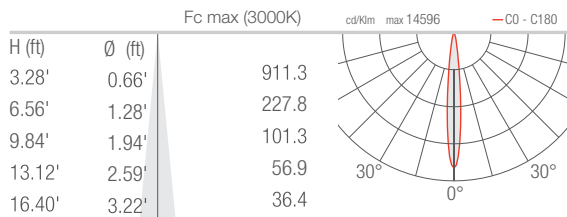

ACCESSORIES

Anti-glare

Honeycomb Louvre*

*Optical accessory added in ordering matrix
The honeycomb louvre can be provided on all optics,
EXCEPT for diffuse (DD).

PHOTOMETRIC DATA

Note all Photometry is 3000K

TT - 11° CRI 80