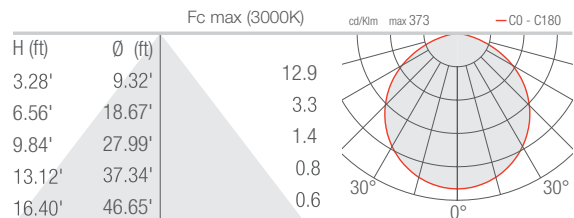

TECHNICAL DATA

Wattage / Input	12W (120VAC)
Power Supply	Integral
Construction	Body: Die-Cast Aluminum Lens: Black-Serigraphed, Tempered, Transparent Extra-Clear Glass
CCT	2700K, 3000K, 4000K
CRI	80, >90
Delivered Lumens	652 lm (3000K, 34°, CRI 90) 704 lm (3000K, 34°, CRI 80)
Efficacy	54.3 lm/W (3000K, 34°, CRI 80) 58.7 lm/W (3000K, 34°, CRI 90)
Optics	11°, 34°, 68°, Diffuse
Finishes	5 Standard, see below
Fixture Dimensions	2.09" w x 3.94" l x 3.23" h 4.06" w at base
Fixture Weight	1.32 lbs
LED Source	2 Power LEDs
Lumen Maintenance	L90, B10 >50,000hrs (Ta 25°C)
Color Consistency	3-Step MacAdam
Operating Temp.	-4°F to +113°F
IP Rating	IP65
IK Rating	IK06

Fixture Dimensions

ORDERING INFORMATION

Example: NC241000019MMH. Power Supplies ordered separately.

NC2410					
Model No.	CRI	Honeycomb Louvre	CCT	Optics	Finish
NC2410	0 - CRI 80 1 - CRI>90	000 - None 001 - Honeycomb Louvre <i>Honeycomb Louvre NOT available with diffuse (DD)</i>	F - 2700K 5 - 3000K 9 - 4000K	TT - 11° MM - 34° KK - 68° DD - Diffuse	E - White F - Gray H - Anthracite T - Cor-ten 7 - Primer

Note all Photometry is 3000K

TT - 11° CRI 80

MM - 34° CRI 80

KK - 68° CRI 80

DD - Diffuse CRI 80

Job Name/Date:

Fixture Type Designation: