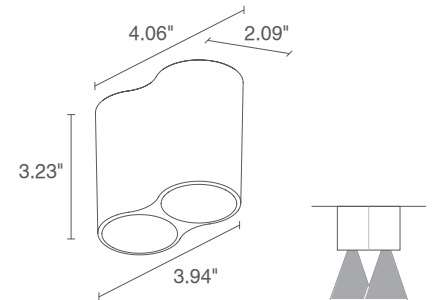

TECHNICAL DATA

Wattage / Input	12W (120VAC)
Power Supply	Integral
Construction	Body: Die-Cast Aluminum Lens: Black-Serigraphed, Tempered, Transparent Extra-Clear Glass
CCT	2700K, 3000K, 4000K
CRI	80, >90
Delivered Lumens	652 lm (3000K, 34°, CRI 90) 704 lm (3000K, 34°, CRI 80)
Efficacy	54.3 lm/W (3000K, 34°, CRI 80) 58.7 lm/W (3000K, 34°, CRI 90)
Optics	11°, 34°, 68°, Diffuse
Finishes	5 Standard, see below
Fixture Dimensions	2.09" w x 3.94" l x 3.23" h 4.06" w at base
Fixture Weight	1.32 lbs
LED Source	2 Power LEDs
Lumen Maintenance	L90, B10 >50,000hrs (Ta 25°C)
Color Consistency	3-Step MacAdam
Operating Temp.	-4°F to +113°F
IP Rating	IP65
IK Rating	IK06

Fixture Dimensions

ORDERING INFORMATION

Example: NC241000019MMH. Power Supplies ordered separately.

NC2410					
Model No.	CRI	Honeycomb Louvre	CCT	Optics	Finish
NC2410	0 - CRI 80 1 - CRI>90	000 - None 001 - Honeycomb Louvre <i>Honeycomb Louvre NOT available with diffuse (DD)</i>	F - 2700K 5 - 3000K 9 - 4000K	TT - 11° MM - 34° KK - 68° DD - Diffuse	E - White F - Gray H - Anthracite T - Cor-ten 7 - Primer