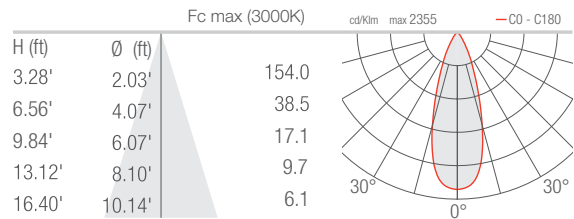

MM - 34° CRI 80